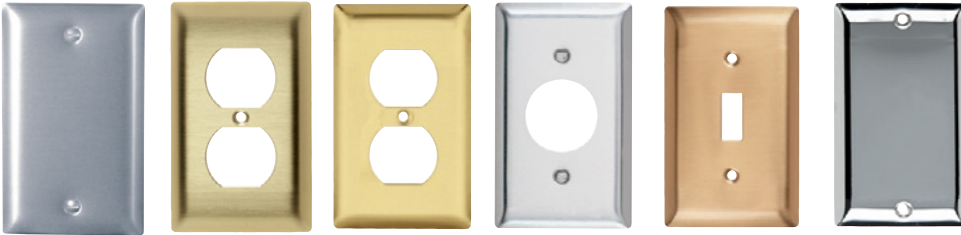

ELECTRICAL ACCESSORIES – NETWORK WIRING CONNECTIVITY

Keystone Products, Wall Plates & Frames

Keystone Products

Enhanced Keystone product offering includes jacks and adapters that feature quick, snap-in mounting that saves installation time. A flexible modular design allows for fast, easy configuration. Use with TradeMaster® Keystone Wall Plates.

WITHOUT LABEL WINDOWS	AVAILABLE COLORS	DESCRIPTION	WITH LABEL WINDOWS	AVAILABLE COLORS
KTPD1_	I, LA, W, BK, BR	1-Port Keystone Wall Plate	KTPDL1_	I, LA, W
KTPD2_	I, LA, W, BK, BR	2-Port Keystone Wall Plate	KTPDL2_	I, LA, W
KTPD3_	I, LA, W, BK, BR	3-Port Keystone Wall Plate	KTPDL3_	I, LA, W
KTPD4_	I, LA, W, BK, BR	4-Port Keystone Wall Plate	KTPDL4_	I, LA, W
KTPD6_	I, LA, W, BK, BR	6-Port Keystone Wall Plate	KTPDL6_	I, LA, W
KS226_	I, LA, W, BK, BR	2-Port Keystone Decorator Frame		
KS326_	I, LA, W, BK, BR	3-Port Keystone Decorator Frame		
KS426_	I, LA, W, BK, BR	4-Port Keystone Decorator Frame		

Replace _ in Catalog Number to designate color.

All devices listed on this page conform to NEMA WD-1 and WD-6.

DEVICES & WALL PLATES

Color Selection Chart

Devices & Plastic Wall Plate Colors

Ivory Light Almond White Green Antique Brass Dark Bronze Nickel

Black Blue Brown Gray Orange Red

See specific device and wall plate catalog charts for particular color availabilities.

Metal Wall Plates

Metal Finish

Aluminum Brass (Brushed) Polished Brass Stainless Steel Brushed Bronze Chrome