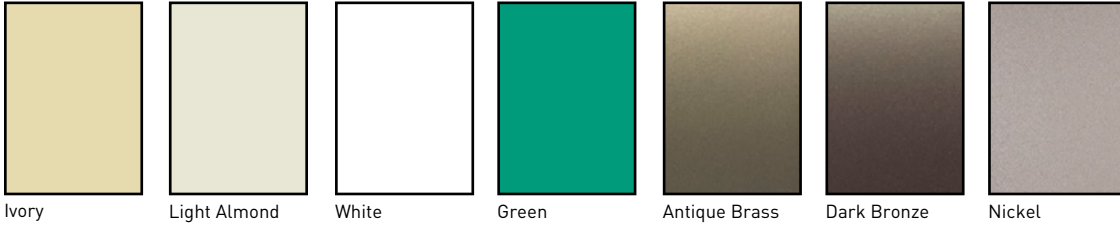

Replace _ in Catalog Number with Keystone Color Code to designate color.

Color Codes for Keystone Products

**Each sold as a package of 10.

TradeMaster® Keystone Wall Plates & Decorator Frames

Virtually unbreakable TradeMaster® Keystone Wall Plates provide better coverage with an extra 3/16" width and height than standard wall plates to reduce time-consuming drywall rework. Available with label windows to help make identification easy.

WITHOUT LABEL WINDOWS	AVAILABLE COLORS	DESCRIPTION	WITH LABEL WINDOWS	AVAILABLE COLORS
KTPD1_	I, LA, W, BK, BR	1-Port Keystone Wall Plate	KTPDL1_	I, LA, W
KTPD2_	I, LA, W, BK, BR	2-Port Keystone Wall Plate	KTPDL2_	I, LA, W
KTPD3_	I, LA, W, BK, BR	3-Port Keystone Wall Plate	KTPDL3_	I, LA, W
KTPD4_	I, LA, W, BK, BR	4-Port Keystone Wall Plate	KTPDL4_	I, LA, W
KTPD6_	I, LA, W, BK, BR	6-Port Keystone Wall Plate	KTPDL6_	I, LA, W
KS226_	I, LA, W, BK, BR	2-Port Keystone Decorator Frame		
KS326_	I, LA, W, BK, BR	3-Port Keystone Decorator Frame		
KS426_	I, LA, W, BK, BR	4-Port Keystone Decorator Frame		

Replace _ in Catalog Number to designate color.

All devices listed on this page conform to NEMA WD-1 and WD-6.

DEVICES & WALL PLATES

Color Selection Chart

Devices & Plastic Wall Plate Colors

Ivory Light Almond White Green Antique Brass Dark Bronze Nickel