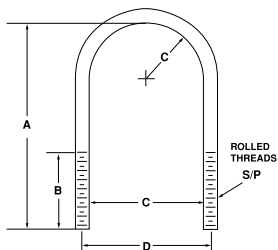

Size	A	B	C	D	S/P *	R
3/8"	N/A	N/A	N/A	N/A	1/4 - 20	N/A
1/2"	2.41	1.50	.85	1.16	5/16 - 18	.443
3/4"	2.73	1.50	1.11	1.42	5/16 - 18	.573
1"	3.04	1.50	1.41	1.72	5/16 - 18	.723
1 1/4"	3.16	1.50	1.75	2.06	5/16 - 18	.893
1 1/2"	3.48	1.50	2.03	2.34	5/16 - 18	1.033
2"	4.30	1.75	2.50	2.88	3/8 - 16	1.275
2 1/2"	4.80	1.75	3.03	3.40	3/8 - 16	1.535
3"	5.36	1.75	3.67	4.04	3/8 - 16	1.855
3 1/2"	5.80	1.75	4.15	4.52	3/8 - 16	2.095
4"	6.50	1.75	4.53	4.90	3/8 - 16	2.285
5"	7.88	2.50	5.75	6.25	1/2 - 13	2.902
6"	8.88	2.50	6.81	7.31	1/2 - 13	3.432

*thread size and pitch