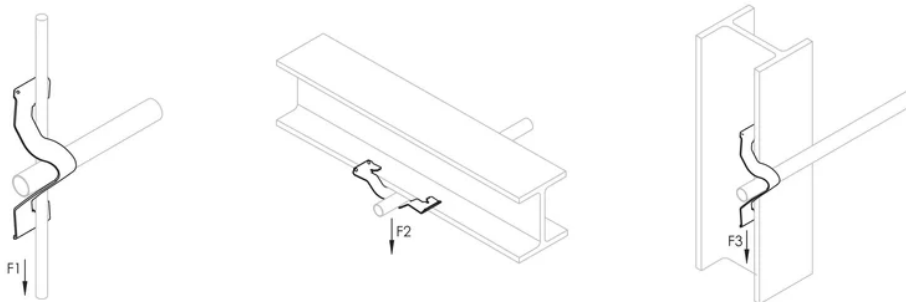

ADDITIONAL PRODUCT DETAILS

May require dedicated drop wire/rod and EC311. Consult local authority.

For horizontal application only when installing conduit.

Conduit Size	#10 or #12 Wire	#8 or #9 Wire	3/16" or 1/4" Rod	1/8" - 1/4" Flange	5/16" - 3/8" Flange	7/16" - 1/2" Flange
1/2" EMT	K8	K8	K8	K8	K12	K12
1/2" Rigid	K8	K12	K12	K12	K12	K16
3/4" EMT	K12	K12	K12	K12	K16	K16
3/4" Rigid	K12	K12	K16	K16	K20	K20
1" EMT	-	K16	K16	K16	K20	K20
1" Rigid	-	-	-	K20	K20	K20
1 1/4" EMT	-	K20	K20	K20	-	-

Cable Size	#12 Wire	#8, #9, #10 Wire
14-2 (.433" - .475" OD)	KX	KX
14-3 (.453" - .500" OD)	KX	KX
12-2 (.467" - .510" OD)	KX	KX
12-3 (.489" - .535" OD)	KX	K8

DIAGRAMS

WARNING

nVent products shall be installed and used only as indicated in nVent's product instruction sheets and training materials. Instruction sheets are available at www.nvent.com and from your nVent customer service representative. Improper installation, misuse, misapplication or other failure to completely follow nVent's instructions and warnings may cause product malfunction, property damage, serious bodily injury and death and/or void your warranty.