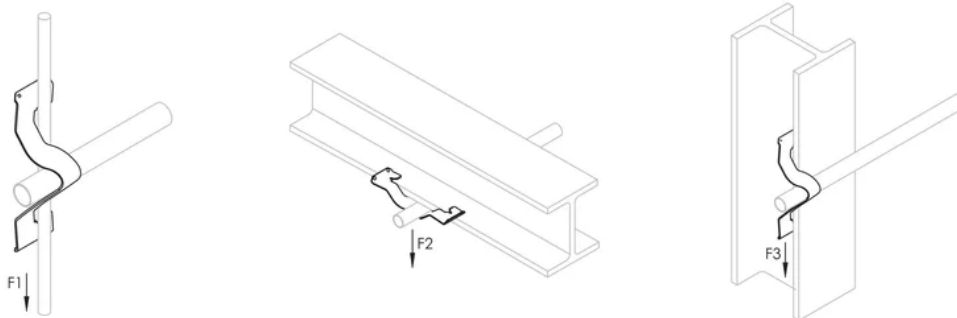

ADDITIONAL PRODUCT DETAILS

May require dedicated drop wire/rod and EC311. Consult local authority.

For horizontal application only when installing conduit.

Conduit Size	#10 or #12 Wire	#8 or #9 Wire	3/16" or 1/4" Rod	1/8" - 1/4" Flange	5/16" - 3/8" Flange	7/16" - 1/2" Flange
1/2" EMT	K8	K8	K8	K8	K12	K12
1/2" Rigid	K8	K12	K12	K12	K12	K16
3/4" EMT	K12	K12	K12	K12	K16	K16
3/4" Rigid	K12	K12	K16	K16	K20	K20
1" EMT	-	K16	K16	K16	K20	K20
1" Rigid	-	-	-	K20	K20	K20
1 1/4" EMT	-	K20	K20	K20	-	-

Cable Size	#12 Wire	#8, #9, #10 Wire
14-2 (.433" - .475" OD)	KX	KX
14-3 (.453" - .500" OD)	KX	KX
12-2 (.467" - .510" OD)	KX	KX
12-3 (.489" - .535" OD)	KX	K8

DIAGRAMS

WARNING

nVent products shall be installed and used only as indicated in nVent's product instruction sheets and training materials. Instruction sheets are available at www.nvent.com and from your nVent customer service representative. Improper installation, misuse, misapplication or other failure to completely follow nVent's instructions and warnings may cause product malfunction, property damage, serious bodily injury and death and/or void your warranty.