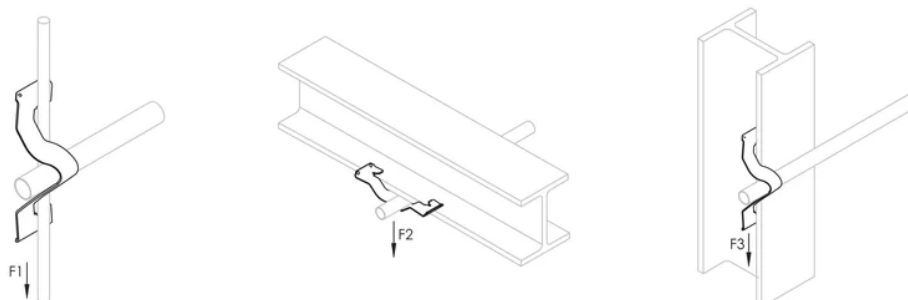

ADDITIONAL PRODUCT DETAILS

May require dedicated drop wire/rod and EC311. Consult local authority.

For horizontal application only when installing conduit.

Conduit Size	#10 or #12 Wire	#8 or #9 Wire	3/16" or 1/4" Rod	1/8" - 1/4" Flange	5/16" - 3/8" Flange	7/16" - 1/2" Flange
1/2" EMT	K8	K8	K8	K8	K12	K12
1/2" Rigid	K8	K12	K12	K12	K12	K16
3/4" EMT	K12	K12	K12	K12	K16	K16
3/4" Rigid	K12	K12	K16	K16	K20	K20
1" EMT	-	K16	K16	K16	K20	K20
1" Rigid	-	-	-	K20	K20	K20
1 1/4" EMT	-	K20	K20	K20	-	-

Cable Size	#12 Wire	#8, #9, #10 Wire
14-2 (.433" - .475" OD)	KX	KX
14-3 (.453" - .500" OD)	KX	KX
12-2 (.467" - .510" OD)	KX	KX
12-3 (.489" - .535" OD)	KX	K8

DIAGRAMS

WARNING

nVent products shall be installed and used only as indicated in nVent's product instruction sheets and training materials. Instruction sheets are available at www.nvent.com and from your nVent customer service representative. Improper installation, misuse, misapplication or other failure to completely follow nVent's instructions and warnings may cause product malfunction, property damage, serious bodily injury and death and/or void your warranty.