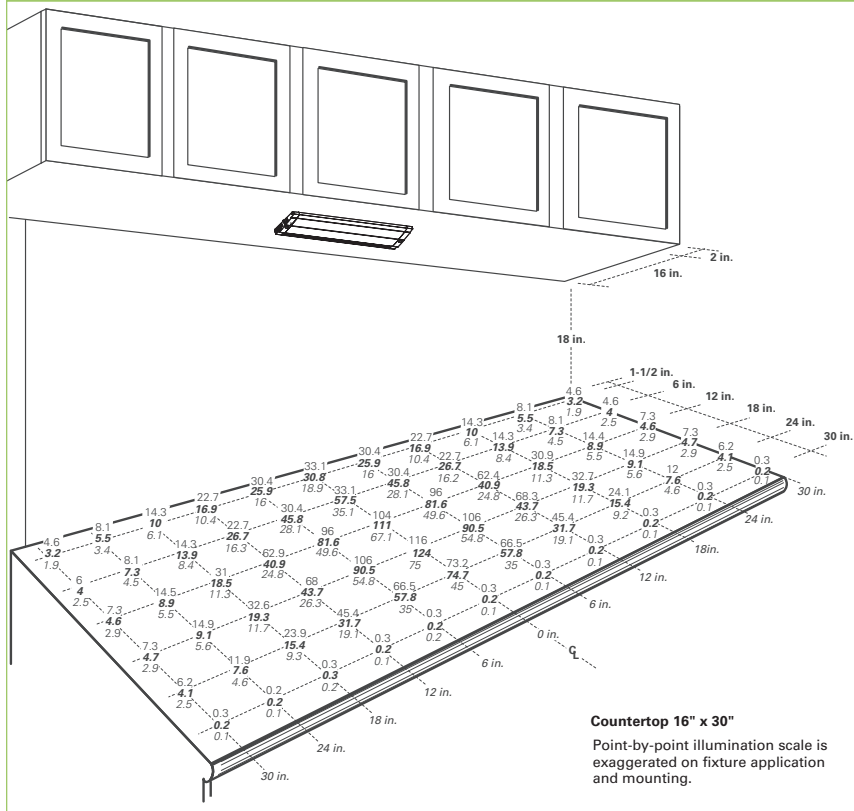

^A See our website for compatible dimmers - www.cooperlighting.com.

Dimensions

HU106 Splice Box

Photometry

Fixture Application Illustration - Mounting Height 18"

Top Number: HU1024D830.IES
 Middle Number: HU1018D830.IES
 Bottom Number: HU1012D830.IES

Optional Mounting Height - 15"

Top Number: HU1024D830.IES
 Middle Number: HU1018D830.IES
 Bottom Number: HU1012D830.IES

3.6 6.4 11.9 19.5 26.9 29.4 26.9 19.5 11.7 6.3 3.6	1-1/2"
2.5 4.3 7.9 14.2 23.2 28.4 23.2 14.2 7.9 4.3 2.5	
1.5 2.6 4.9 8.7 14.4 17.8 14.4 8.7 4.9 2.6 1.5	
4.8 9.1 18.8 37.2 55.4 60.2 55.4 37.2 18.8 9.0 4.7	6"
3.2 5.8 11.5 23.8 46.7 63.2 46.7 23.8 11.5 5.8 3.2	
1.9 3.5 7.0 14.5 28.6 38.6 28.6 14.5 7.0 3.5 1.9	
5.7 12.1 29.6 73.7 128 132 128 73.3 29.4 12.1 5.7	12"
3.7 7.0 15.7 40.3 102 162 102 40.3 15.7 7.0 3.7	
2.2 4.3 9.6 24.6 62.1 97.3 62.1 24.6 9.6 4.3 2.2	
5.7 12.4 31.6 83.5 149 154 149 83.8 31.6 12.4 5.7	18"
3.6 7.1 16.4 44.3 120 193 120 44.3 16.4 7.1 3.6	
2.2 4.4 10.0 26.7 72.0 116 72.0 26.7 10.0 4.4 2.2	
4.6 9.4 21.3 46.4 75.2 81.1 75.2 46.4 21.5 9.5 4.6	24"
3.0 5.8 12.4 29.3 64.0 90.9 64.0 29.3 12.4 5.8 3.0	
1.8 3.5 7.5 17.7 38.7 54.9 38.7 17.7 7.5 3.5 1.8	
0.3 0.2 0.3 0.3 0.3 0.3 0.3 0.3 0.3 0.3 0.3	30"
0.2 0.2 0.2 0.2 0.2 0.2 0.2 0.2 0.2 0.2 0.2	
0.1 0.1 0.2 0.1 0.1 0.1 0.1 0.1 0.1 0.1 0.1	
30" 24" 18" 12" 6" 0 6" 12" 18" 24" 30"	