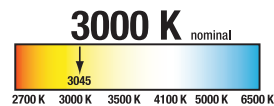

## Features

- 88% energy savings compared to halogen\*
- \$510 total savings over the life of the fixture\*
- Lasts up to 22 years\*
- 3000 K
- Sleek 3/4" profile
- Fully dimmable with wall switch
- Integral ON/OFF switch
- Plug-in or direct wire with splice box
- Link any combination of fixtures up to 800W total load
- 80+ CRI
- Damp location listed
- Five-year warranty

## Energy Data

Power Factor:	>0.9	12" Fixture		18" Fixture		24" Fixture	
THD:	<10%	Lumens:	341	Lumens:	563	Lumens:	707
Color Temperature:	3000 K	120V Input Watts:	4.95	120V Input Watts:	8.17	120V Input Watts:	9.61
Color Rendering Index:	80	Line Amps:	0.044	Line Amps:	0.072	Line Amps:	0.084
Nominal Lumens/Ft:	350	LPW:	70	LPW:	69	LPW:	74