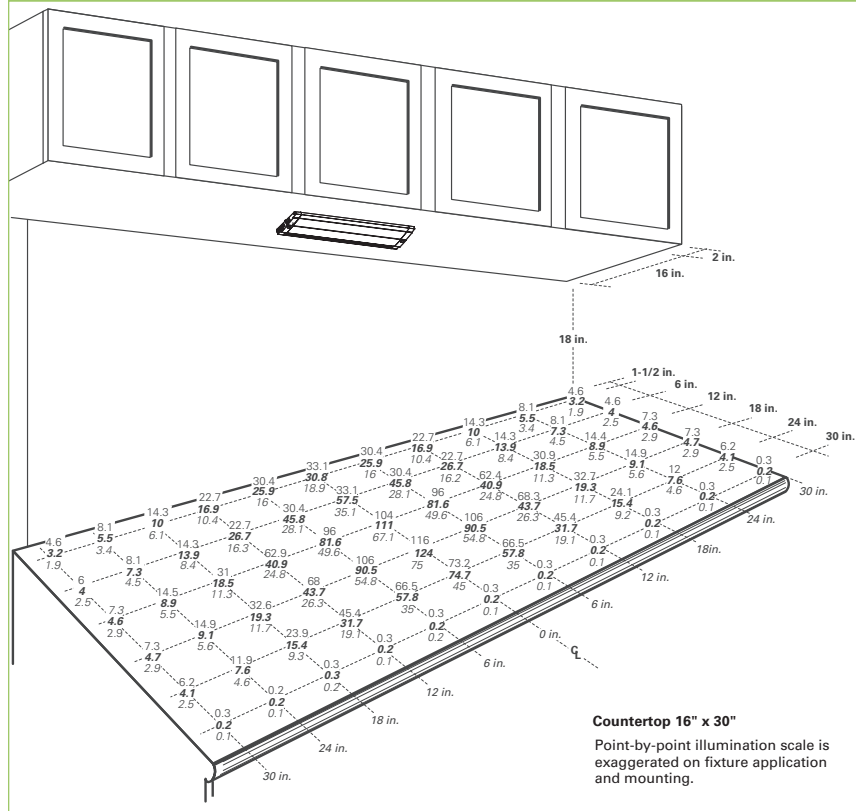

^A See our website for compatible dimmers - www.cooperlighting.com.

Dimensions

HU106 Splice Box

Photometry

Fixture Application Illustration - Mounting Height 18"

Top Number: HU1024D830.IES
Middle Number: HU1018D830.IES
Bottom Number: HU1012D830.IES

Optional Mounting Height - 15"

Top Number: HU1024D830.IES
Middle Number: HU1018D830.IES
Bottom Number: HU1012D830.IES

3.6	6.4	11.9	19.5	26.9	29.4	26.9	19.5	11.7	6.3	3.6	1-1/2"
2.5	4.3	7.9	14.2	23.2	28.4	23.2	14.2	7.9	4.3	2.5	
1.5	2.6	4.9	8.7	14.4	17.8	14.4	8.7	4.9	2.6	1.5	
4.8	9.1	18.8	37.2	55.4	60.2	55.4	37.2	18.8	9.0	4.7	6"
3.2	5.8	11.5	23.8	46.7	63.2	46.7	23.7	11.5	5.8	3.2	
1.9	3.5	7.0	14.5	28.6	38.6	28.6	14.5	7.0	3.5	1.9	
5.7	12.1	29.6	73.7	128	132	128	73.3	29.4	12.1	5.7	12"
3.7	7.0	15.7	40.3	102	162	102	40.3	15.7	7.0	3.7	
2.2	4.3	9.6	24.6	62.1	97.3	62.1	24.6	9.6	4.3	2.2	
5.7	12.4	31.6	83.5	149	154	149	83.8	31.6	12.4	5.7	18"
3.6	7.1	16.4	44.3	120	193	120	44.3	16.4	7.1	3.6	
2.2	4.4	10.0	26.7	72.0	116	72.0	26.7	10.0	4.4	2.2	
4.6	9.4	21.3	46.4	75.2	81.1	75.2	46.4	21.5	9.5	4.6	24"
3.0	5.8	12.4	29.3	64.0	90.9	64.0	29.3	12.4	5.8	3.0	
1.8	3.5	7.5	17.7	38.7	54.9	38.7	17.7	7.5	3.5	1.8	
0.3	0.2	0.3	0.3	0.3	0.3	0.3	0.3	0.3	0.3	0.3	30"
0.2	0.2	0.2	0.2	0.2	0.2	0.2	0.2	0.2	0.2	0.2	
0.1	0.1	0.2	0.1	0.1	0.1	0.1	0.1	0.1	0.1	0.1	
30" 24" 18" 12" 6" 0 6" 12" 18" 24" 30"											

HU10 Integrated LED Undercabinet

Ideal for task, accent, office, cove, utility and display lighting, the Halo Undercabinet low-profile design delivers maximum energy savings and long life. The integrated driver allows 120V direct to the fixture for easy installation. Available in 12", 18" or 24" lengths, the Halo system can be configured to fit almost anywhere with smooth dimming down to 15% using a TRIAC or ELV dimmer. Connector cables, in a variety of different lengths, make it easy to link one unit to another. Each unit features an integrated on-off switch.