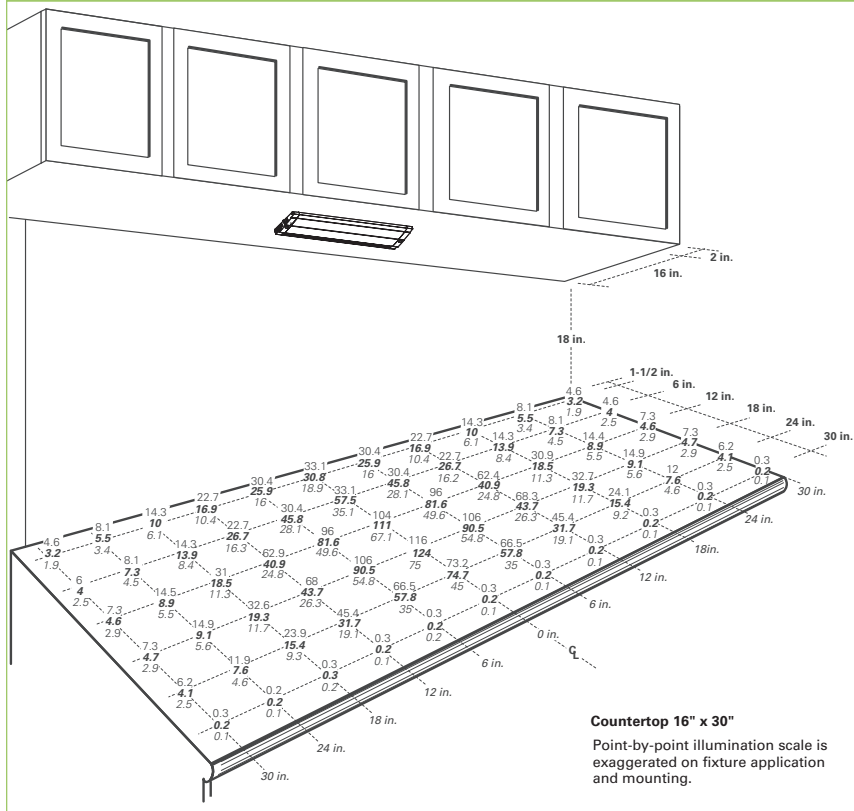

Photometry

Fixture Application Illustration - Mounting Height 18"

Top Number: HU1024D830.IES
Middle Number: HU1018D830.IES
Bottom Number: HU1012D830.IES

Optional Mounting Height - 15"

Top Number: HU1024D830.IES
Middle Number: HU1018D830.IES
Bottom Number: HU1012D830.IES

3.6 6.4 11.9 19.5 26.9 29.4 26.9 19.5 11.7 6.3 3.6	1-1/2"
2.5 4.3 7.9 14.2 23.2 28.4 23.2 14.2 7.9 4.3 2.5	
1.5 2.6 4.9 8.7 14.4 17.8 14.4 8.7 4.9 2.6 1.5	
4.8 9.1 18.8 37.2 55.4 60.2 55.4 37.2 18.8 9.0 4.7	6"
3.2 5.8 11.5 23.8 46.7 63.2 46.7 23.8 11.5 5.8 3.2	
1.9 3.5 7.0 14.5 28.6 38.6 28.6 14.5 7.0 3.5 1.9	
5.7 12.1 29.6 73.7 128 132 128 73.3 29.4 12.1 5.7	12"
3.7 7.0 15.7 40.3 102 162 102 40.3 15.7 7.0 3.7	
2.2 4.3 9.6 24.6 62.1 97.3 62.1 24.6 9.6 4.3 2.2	
5.7 12.4 31.6 83.5 149 154 149 83.8 31.6 12.4 5.7	18"
3.6 7.1 16.4 44.3 120 193 120 44.3 16.4 7.1 3.6	
2.2 4.4 10.0 26.7 72.0 116 72.0 26.7 10.0 4.4 2.2	
4.6 9.4 21.3 46.4 75.2 81.1 75.2 46.4 21.5 9.5 4.6	24"
3.0 5.8 12.4 29.3 64.0 90.9 64.0 29.3 12.4 5.8 3.0	
1.8 3.5 7.5 17.7 38.7 54.9 38.7 17.7 7.5 3.5 1.8	
0.3 0.2 0.3 0.3 0.3 0.3 0.3 0.3 0.3 0.3 0.3	30"
0.2 0.2 0.2 0.2 0.2 0.2 0.2 0.2 0.2 0.2 0.2	
0.1 0.1 0.2 0.1 0.1 0.1 0.1 0.1 0.1 0.1 0.1	
30" 24" 18" 12" 6" 0 6" 12" 18" 24" 30"	

Optional Mounting Height - 24"

Top Number: HU1024D830.IES
Middle Number: HU1018D830.IES
Bottom Number: HU1012D830.IES

6.6 10.6 16.9 24.0 29.9 32.2 29.9 24.0 16.9 10.6 6.6	1-1/2"
4.7 7.6 12.6 18.7 25.3 28.3 25.3 18.7 12.6 7.6 4.7	
2.8 4.6 7.7 11.5 15.5 17.3 15.5 11.5 7.7 4.6 2.8	
8.3 13.8 22.7 33.5 43.3 46.8 43.3 33.5 22.6 13.8 8.2	6"
5.8 9.8 16.3 26.2 36.8 42.0 36.8 26.2 16.3 9.7 5.8	
3.5 5.9 9.9 15.8 22.3 25.5 22.3 15.8 9.9 5.9 3.5	
9.7 16.7 28.5 44.8 59.5 65.1 59.5 44.8 28.5 16.7 9.6	12"
6.6 11.4 20.1 34.2 51.5 60.2 51.5 34.2 20.1 11.4 6.6	
4.0 6.9 12.1 20.7 31.3 36.6 31.3 20.7 12.1 6.9 4.0	
9.8 17.0 29.4 46.9 62.4 68.7 62.4 46.9 29.4 17.0 9.8	18"
6.7 11.6 20.5 35.7 54.5 63.6 54.5 35.7 20.5 11.6 6.7	
4.1 7.0 12.4 21.5 33.0 38.1 33.0 21.5 12.4 7.0 4.1	
8.7 14.5 24.1 37.0 48.4 52.8 48.4 37.0 24.1 14.5 8.6	24"
6.0 10.2 17.3 28.6 41.7 48.3 41.7 28.6 17.3 10.2 6.0	
3.7 6.1 10.5 17.3 25.3 29.2 25.3 17.3 10.5 6.1 3.7	
0.3 0.2 0.3 0.3 0.3 0.3 0.3 0.3 0.3 0.3 0.3	30"
0.2 0.2 0.2 0.2 0.2 0.2 0.2 0.2 0.2 0.2 0.2	
0.1 0.1 0.1 0.1 0.1 0.1 0.1 0.1 0.1 0.1 0.1	
30" 24" 18" 12" 6" 0 6" 12" 18" 24" 30"