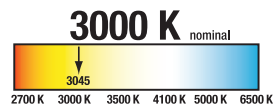

Qualified and compliant. Refer to ENERGY STAR® Qualified Products List for listings.