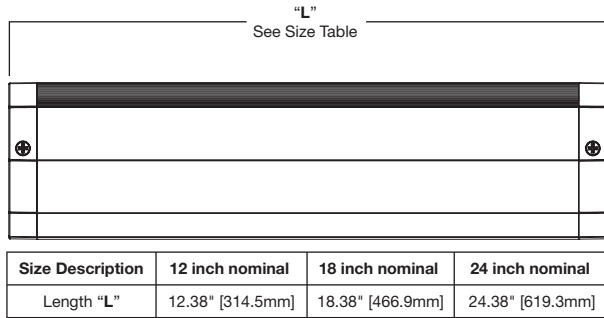

Ordering Information

Sample Number: HU1012D830P (12" Dimmable Fixture, 80 CRI, 3000K, White Finish)

Family	Length	Dimming	Lens	CRI	Color Temperature	Finish	Accessories
HU10 =Halo Integrated Driver Undercabinet	12=12" 18=18" 24=24"	D=Dimmable^A	[Blank]=Clear	8=80 CRI	30=3000 K	P=White MB=Matte Black	HU101=3" Daisy Chain Connector HU102=6" Daisy Chain Connector HU103=24" Daisy Chain Connector HU104=120" Daisy Chain Connector HU105=48" Power Cord HU106=Splice Box HU107=1-1/2" Male-to-Male Connector

^A See our website for compatible dimmers - www.cooperlighting.com.

Dimensions

HU106 Splice Box