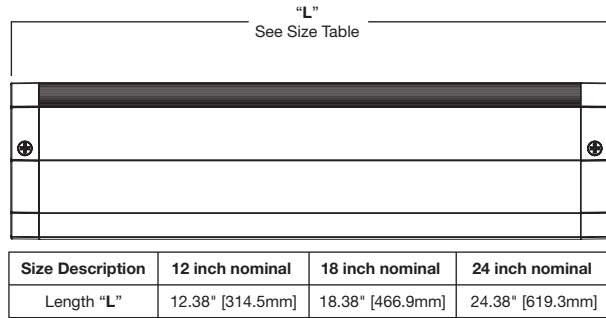

Qualified and compliant. Refer to ENERGY STAR® Qualified Products List for listings.

Ordering Information

Sample Number: HU1012D830P (12" Dimmable Fixture, 80 CRI, 3000K, White Finish)

Family	Length	Dimming	Lens	CRI	Color Temperature	Finish	Accessories
HU10 =Halo Integrated Driver Undercabinet	12=12" 18=18" 24=24"	D=Dimmable ^A	[Blank]=Clear	8=80 CRI	30=3000 K	P=White MB=Matte Black	HU101 =3" Daisy Chain Connector HU102 =6" Daisy Chain Connector HU103 =24" Daisy Chain Connector HU104 =120" Daisy Chain Connector HU105 =48" Power Cord HU106 =Splice Box HU107 =1-1/2" Male-to-Male Connector

^A See our website for compatible dimmers - www.cooperlighting.com.

Dimensions

HU106 Splice Box

Photometry

Fixture Application Illustration - Mounting Height 18"

Top Number: HU1024D830.IES
Middle Number: HU1018D830.IES
Bottom Number: HU1012D830.IES

Optional Mounting Height - 15"

Top Number: HU1024D830.IES
Middle Number: HU1018D830.IES
Bottom Number: HU1012D830.IES

3.6	6.4	11.9	19.5	26.9	29.4	26.9	19.5	11.7	6.3	3.6	1-1/2"
2.5	4.3	7.9	14.2	23.2	28.4	23.2	14.2	7.9	4.3	2.5	
1.5	2.6	4.9	8.7	14.4	17.8	14.4	8.7	4.9	2.6	1.5	
4.8	9.1	18.8	37.2	55.4	60.2	55.4	37.2	18.8	9.0	4.7	6"
3.2	5.8	11.5	23.8	46.7	63.2	46.7	23.7	11.5	5.8	3.2	
1.9	3.5	7.0	14.5	28.6	38.6	28.6	14.5	7.0	3.5	1.9	
5.7	12.1	29.6	73.7	128	132	128	73.3	29.4	12.1	5.7	12"
3.7	7.0	15.7	40.3	102	162	102	40.3	15.7	7.0	3.7	
2.2	4.3	9.6	24.6	62.1	97.3	62.1	24.6	9.6	4.3	2.2	
5.7	12.4	31.6	83.5	149	154	149	83.8	31.6	12.4	5.7	18"
3.6	7.1	16.4	44.3	120	193	120	44.3	16.4	7.1	3.6	
2.2	4.4	10.0	26.7	72.0	116	72.0	26.7	10.0	4.4	2.2	
4.6	9.4	21.3	46.4	75.2	81.1	75.2	46.4	21.5	9.5	4.6	24"
3.0	5.8	12.4	29.3	64.0	90.9	64.0	29.3	12.4	5.8	3.0	
1.8	3.5	7.5	17.7	38.7	54.9	38.7	17.7	7.5	3.5	1.8	
0.3	0.2	0.3	0.3	0.3	0.3	0.3	0.3	0.3	0.3	0.3	30"
0.2	0.2	0.2	0.2	0.2	0.2	0.2	0.2	0.2	0.2	0.2	
0.1	0.1	0.2	0.1	0.1	0.1	0.1	0.1	0.1	0.1	0.1	
30" 24" 18" 12" 6" 0 6" 12" 18" 24" 30"											