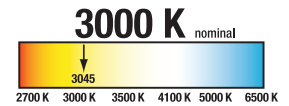

Qualified and compliant. Refer to ENERGY STAR® Qualified Products List for listings.