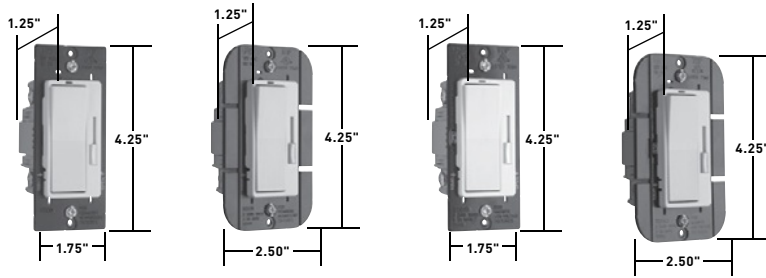

RESIDENTIAL DIMMERS & FAN SPEED CONTROLS

Harmony® Incandescent and Low Voltage Dimmers

H703PW   H1103PLA   HLV703PW   HLV1103PLA

Features

- Convenient operation – combines ON/OFF Decorator switch with separate slider for dimming control.
- Green LED glows when OFF to make dimmer easy to find in the dark.
- Constant memory returns lights to previous level after a power failure.
- Sleek, ergonomic P&S Decorator style matches other Decorator devices.
- Higher ratings.
- Single pole and 3-way operation.
- Works with standard 3-way switches and wiring.
- Screw-pressure-plate back wire terminals save time, space and money.
- **H703P, HLV703P**
- No de-rating.
- No fins to break.

Interchangeable Face Versions

- Package comes with three face colors – Ivory, White, Light Almond (TC).
- White only option also available.
- Interchangeable faces available in ten colors (sold separately, see below).

CATALOG NUMBER	DESCRIPTION	RATINGS	COLOR
INCANDESCENT SINGLE POLE/3-WAY DIMMERS*			
H703PW H703PABCCV4 H703PDBCCV4 H703PNICCV4	Incandescent Preset, Single Pole and 3-Way	120V, 700W	White Antique Brass Dark Bronze Nickel
H1103PW	Incandescent Preset, Single Pole and 3-Way	120V, 1100W	White
INTERCHANGEABLE FACE INCANDESCENT SINGLE POLE/3-WAY DIMMERS			
H703PTC	Incandescent Preset, Single Pole and 3-Way Three Interchangeable Face Colors	120V, 700W	Ivory/White/Light Almond
H1103PTC	Incandescent Preset, Single Pole and 3-Way Three Interchangeable Face Colors	120V, 1100W	Ivory/White/Light Almond
MAGNETIC LOW VOLTAGE PRESET, SINGLE POLE/3-WAY			
HLV703PTC	Preset, Single Pole/3-Way Three Interchangeable Face Colors	120V, 700VA	Ivory/White/Light Almond
HLV703PW	Preset, Single Pole/3-Way		White
HLV1103PTC	Preset, Single Pole/3-Way Three Interchangeable Face Colors	120V, 1100VA	Ivory/White/Light Almond
HLV1103PW	Preset, Single Pole/3-Way		White
INTERCHANGEABLE FACE COVERS†			
HKITI HKITW HKIT HKITGRY HKITBK HKITLA HKITTI HKITAB HKITDB HKITNI	Harmony® Interchangeable Face		Ivory White Brown Gray Black Light Almond Titanium Antique Brass Dark Bronze Nickel

*Available in VisionPak™ packaging, add "CCV6" to Catalog Number. Example: H1103PWCCV6.

†Available in VisionPak™ packaging, add "BPCCV6" to Catalog Number. Example: HKITBPCCV6.

DIMMERS & FAN SPEED CONTROLS