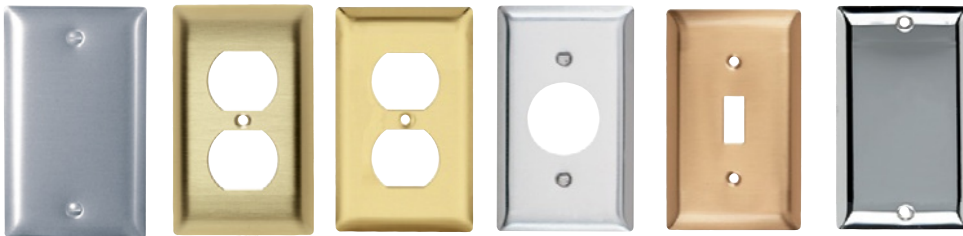

### Features

- Convenient operation – combines ON/OFF Decorator switch with separate slider for dimming control.
- Green LED glows when OFF to make dimmer easy to find in the dark.
- Constant memory returns lights to previous level after a power failure.
- Sleek, ergonomic P&S Decorator style matches other Decorator devices.
- Higher ratings.
- Single pole and 3-way operation.
- Works with standard 3-way switches and wiring.
- Screw-pressure-plate back wire terminals save time, space and money.
- **H703P, HLV703P**
- No de-rating.
- No fins to break.

### Devices & Plastic Wall Plate Colors

Ivory    Light Almond    White    Green    Antique Brass    Dark Bronze    Nickel

Black    Blue    Brown    Gray    Orange    Red

See specific device and wall plate catalog charts for particular color availabilities.

### Metal Wall Plates

Metal Finish

Aluminum    Brass (Brushed)    Polished Brass    Stainless Steel    Brushed Bronze    Chrome