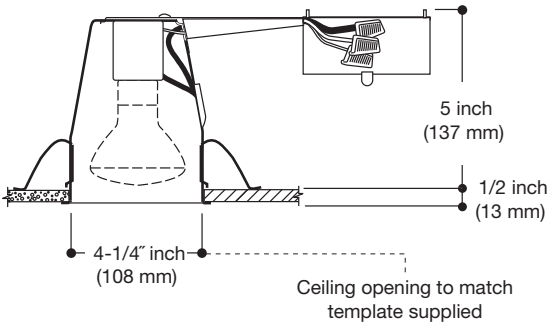

DESCRIPTION

The H99RTAT is a small aperture Non-IC AIR-TITE™ housing for providing accent and task lighting. The H99RTAT is designed for use in non-insulated existing ceilings. Non-IC Housing is AIR-TITE™ but insulation must be kept 3 inches away from all sides of housing. For installation from below the ceiling.

Catalog #	Type
Project	
Comments	
Prepared by	Date

SPECIFICATION FEATURES

Housing

Formed of CRS with powder coat finish.

Remodel Clips

Four remodel clips secure housing and accommodates 1/2" and 5/8" ceiling materials.

Junction Box

- Seven 1/2" trade size conduit knockouts with true pry-out slots.
- Four pryouts with integral strain relief for non-metallic sheathed cable

"Quick Connect" Connectors

Three quick connect wiring connectors included.

Socket

Fixed position porcelain socket with nickel plated brass screw shell provides consistent lamp positioning.

Thermal Protector

Thermal protector deactivates fixture if overheating occurs due to improper lamping or misapplied insulation.

Labels

- UL/cUL Listed 1598 Luminaire
- UL/cUL Damp Location Listed
- UL/cUL Listed for Wet Location, covered ceiling - with select trims
- Certified Under ASTM-E283 for air tight construction
- IP rated (Improper Lamp)

H99RTAT

4" Non-Insulated Ceiling AIR-TITE™ Recessed Remodel Housing

4" TRIMS

FOR USE IN NONINSULATED CEILINGS OR INSULATED CEILINGS WHERE INSULATION CAN BE KEPT 3" FROM ALL SIDES OF FIXTURE FOR USE IN EXISTING CEILINGS