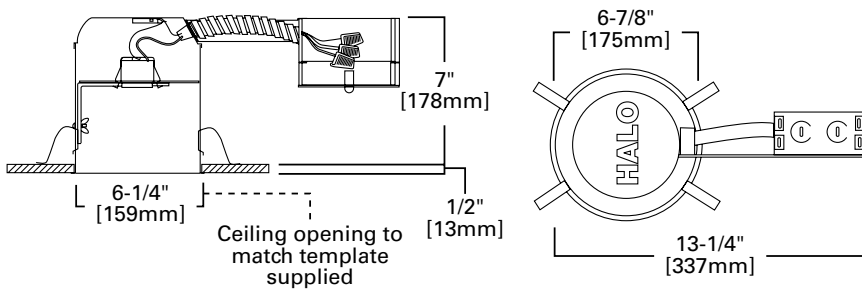

*Not to be used in direct contact with spray foam insulation (Consult NEMA LSD57-2013)

H7RICAT

6" IC, Remodel , 120V

FOR USE IN INSULATED CEILINGS

FOR DIRECT CONTACT WITH INSULATION*

Dimensions

Ordering Information