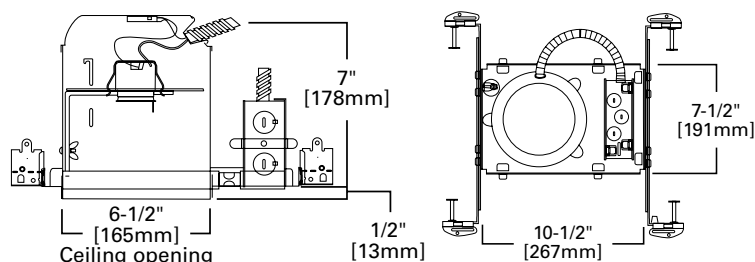

*Not to be used in direct contact with spray foam insulation (Consult NEMA LSD57-2013)

H7ICT

6" IC, New Construction, 120V

FOR USE IN INSULATED CEILINGS

FOR DIRECT CONTACT WITH INSULATION*

Dimensions

Special Features