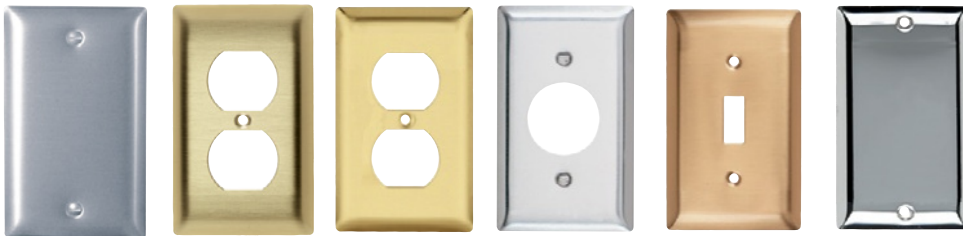

- Larger paddle switch that's easier to see and use.
- Green LED glows when off to make dimmer easy to find in the dark.
- Sleek, modern design that matches today's styles.
- Interchangeable faces — Package comes with three colors: Ivory, White, Light Almond. Other face color kits available separately, see page L-11.

## Color Selection Chart

### Devices & Plastic Wall Plate Colors

Ivory    Light Almond    White    Green    Antique Brass    Dark Bronze    Nickel

Black    Blue    Brown    Gray    Orange    Red

See specific device and wall plate catalog charts for particular color availabilities.

### Metal Wall Plates

Metal Finish

Aluminum    Brass (Brushed)    Polished Brass    Stainless Steel    Brushed Bronze    Chrome