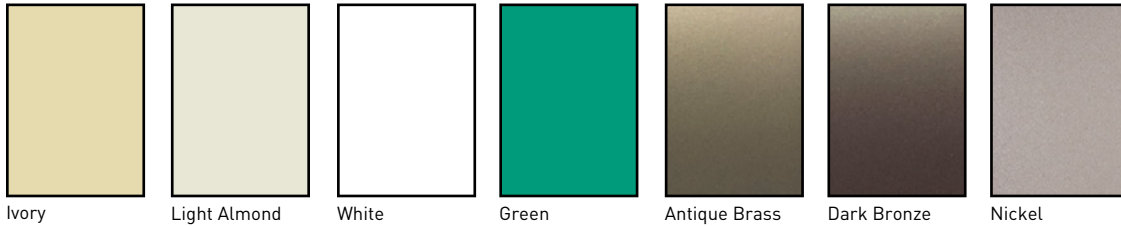

DEVICES & WALL PLATES

Color Selection Chart

Devices & Plastic Wall Plate Colors