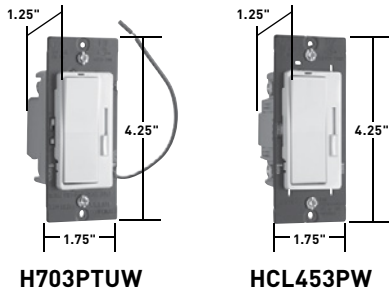

RESIDENTIAL DIMMERS & FAN SPEED CONTROLS

Harmony® Tru-Universal and CFL/LED Dimmers

Features

Harmony Tru-Universal (H703PTUW)

- Self-Calibration feature allows users to select lamp type, which then automatically sets the minimum voltage for that lamp, eliminating flickering and poor performance.
- Works with every lamp and load.
- Preset, single pole and 3-way operation.
- Wider slide controller for easier dimming operation.

- Larger paddle switch that's easier to see and use.
- Green LED glows when off to make dimmer easy to find in the dark.
- Sleek, modern design that matches today's styles.
- Interchangeable faces — Package comes with three colors: Ivory, White, Light Almond. Other face color kits available separately, see page L-11.

Harmony CFL/LED Dimmer (HCL453PW)

- CFL/LED dimmable-bulb compatible (with the exception of 0-10V LED drivers).
- Adjustment dial allows users to adjust the bottom of the dimming range for a wide range of CFL and LED bulbs.
- No derating required in multi-gang applications.

CATALOG NUMBER	DESCRIPTION	RATINGS	COLOR
TRU-UNIVERSAL DIMMER			
H703PTUTC*	Tru-Universal, Preset, Single-Pole/3-Way Three Interchangeable Face Colors	120 VAC, 60 Hz Incandescent, Halogen & ELV: 700W MLV: 500VA LED/CFL: 450W EFL: 5.5A	Ivory/White/Light Almond
H703PTUW	Tru-Universal, Preset, Single Pole/3-Way		White
CFL/LED DIMMERS			
HCL453PTC	CFL/LED Single Pole and 3-Way, Preset Three Interchangeable Face Colors	120 VAC, 60 Hz, 450W/700W Incandescent	Ivory/White/Light Almond
HCL453PW	CFL/LED Single Pole and 3-Way, Preset		White

*Available in VisionPak™ packaging, add "CCV6" to Catalog Number. Example: H703PTUTC6.