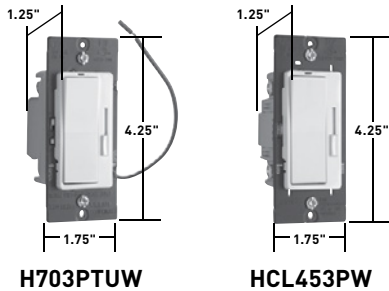

RESIDENTIAL DIMMERS & FAN SPEED CONTROLS

Harmony® Tru-Universal and CFL/LED Dimmers

Features

Harmony Tru-Universal (H703PTUW)

- Self-Calibration feature allows users to select lamp type, which then automatically sets the minimum voltage for that lamp, eliminating flickering and poor performance.
- Works with every lamp and load.
- Preset, single pole and 3-way operation.
- Wider slide controller for easier dimming operation.