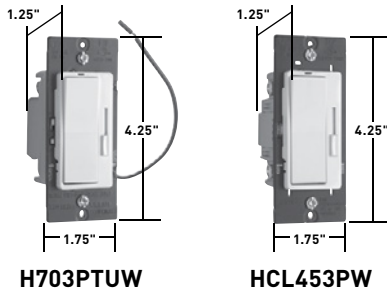

RESIDENTIAL DIMMERS & FAN SPEED CONTROLS

Harmony® Tru-Universal and CFL/LED Dimmers

Features

Harmony Tru-Universal (H703PTUW)

- Self-Calibration feature allows users to select lamp type, which then automatically sets the minimum voltage for that lamp, eliminating flickering and poor performance.
- Works with every lamp and load.
- Preset, single pole and 3-way operation.
- Wider slide controller for easier dimming operation.

- Larger paddle switch that's easier to see and use.
- Green LED glows when off to make dimmer easy to find in the dark.
- Sleek, modern design that matches today's styles.
- Interchangeable faces — Package comes with three colors: Ivory, White, Light Almond. Other face color kits available separately, see page L-11.

Harmony CFL/LED Dimmer (HCL453PW)

- CFL/LED dimmable-bulb compatible (with the exception of 0-10V LED drivers).
- Adjustment dial allows users to adjust the bottom of the dimming range for a wide range of CFL and LED bulbs.
- No derating required in multi-gang applications.

CATALOG NUMBER	DESCRIPTION	RATINGS	COLOR
TRU-UNIVERSAL DIMMER			
H703PTUTC*	Tru-Universal, Preset, Single-Pole/3-Way Three Interchangeable Face Colors	120 VAC, 60 Hz Incandescent, Halogen & ELV: 700W MLV: 500VA LED/CFL: 450W EFL: 5.5A	Ivory/White/Light Almond
H703PTUW	Tru-Universal, Preset, Single Pole/3-Way		White
CFL/LED DIMMERS			
HCL453PTC	CFL/LED Single Pole and 3-Way, Preset Three Interchangeable Face Colors	120 VAC, 60 Hz, 450W/700W Incandescent	Ivory/White/Light Almond
HCL453PW	CFL/LED Single Pole and 3-Way, Preset		White

*Available in VisionPak™ packaging, add "CCV6" to Catalog Number. Example: H703PTUTCCCV6.