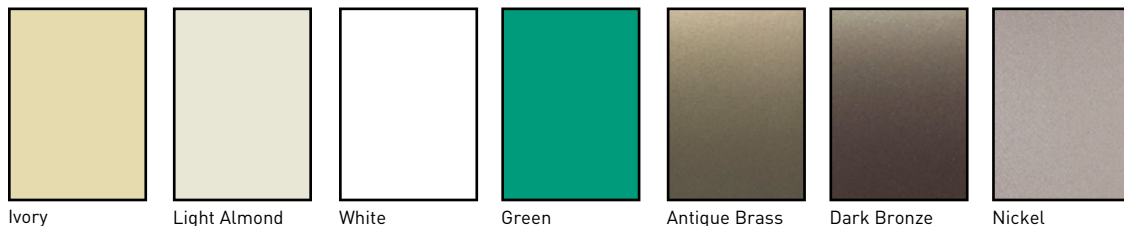

- Larger paddle switch that's easier to see and use.
- Green LED glows when off to make dimmer easy to find in the dark.
- Sleek, modern design that matches today's styles.
- Interchangeable faces — Package comes with three colors: Ivory, White, Light Almond. Other face color kits available separately, see page L-11.

*Available in VisionPak™ packaging, add "CCV6" to Catalog Number. Example: H703PTUTC6.

DEVICES & WALL PLATES

Color Selection Chart

Devices & Plastic Wall Plate Colors

Ivory Light Almond White Green Antique Brass Dark Bronze Nickel