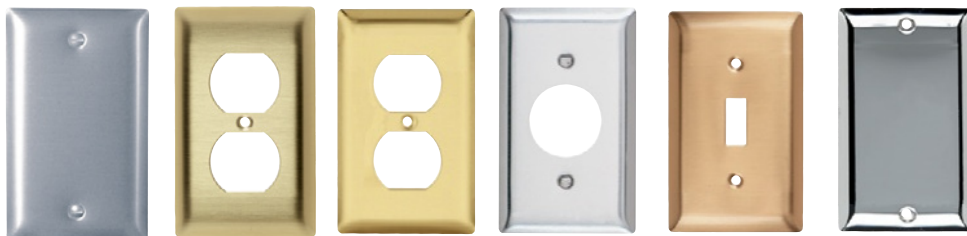

- Larger paddle switch that's easier to see and use.
- Green LED glows when off to make dimmer easy to find in the dark.
- Sleek, modern design that matches today's styles.
- Interchangeable faces — Package comes with three colors: Ivory, White, Light Almond. Other face color kits available separately, see page L-11.

*Available in VisionPak™ packaging, add "CCV6" to Catalog Number. Example: H703PTUTC6.

DEVICES & WALL PLATES

Color Selection Chart

Devices & Plastic Wall Plate Colors

Ivory Light Almond White Green Antique Brass Dark Bronze Nickel

Black Blue Brown Gray Orange Red

See specific device and wall plate catalog charts for particular color availabilities.

Metal Wall Plates

Metal Finish

Aluminum Brass (Brushed) Polished Brass Stainless Steel Brushed Bronze Chrome