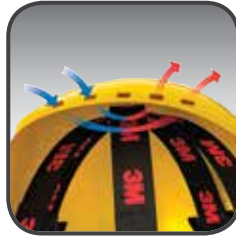

Absorbent brow pad  
provides comfort  
and ventilation

4- and 6-point suspension combinations

Optional venting encourages airflow

H-800 Full Brim

Colors Available

Red	Blue	White	Gray	Navy Blue	Black	Tan
Yellow	Green	Orange	High Viz Yellow	High Viz Orange	Pink	