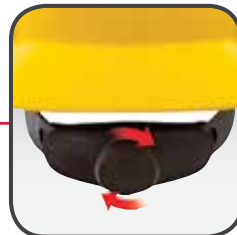

Smooth, easy turning
ratchet suspension

H-700 Cap Style