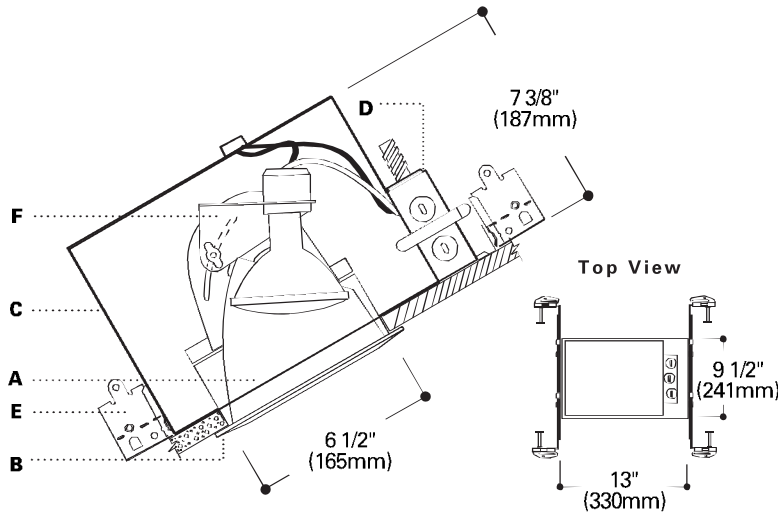

with all trims listed

**ORDERING INFORMATION SAMPLE NUMBER: H6451C455SC**

Complete unit consists of housing and trim.

**Housing**

H6451C=7" Allslope IC AIR-TITE Housing

**Trims**

	<p><b>Specular Reflector</b>  <b>75W PAR30L, 75WR30, 65W BR30</b>                      455SC=Specular Clear                      455CG=Champagne Gold                      OD: 7 1/4" (184mm)</p>		<p><b>Baffle Eyeball - 30° Tilt</b>  <b>75W R30, 65W BR30</b>                      417P=Black Baffle, White Eyeball and Ring                      417PB=Black Baffle, Brass Eyeball and Ring                      417W=White Baffle, White Eyeball and Ring                      OD: 8" (203mm)</p>
	<p><b>Black Coilex Baffle</b>  <b>50W PAR30L, 60W BR30</b>                      456P=Black Baffle, White Trim                      Ring                      OD: 7 1/4" (184mm)</p>		<p><b>Eyeball - 30° Tilt</b>  <b>65W BR30, 75W R30, 75W PAR30L</b>                      78P=White Eyeball and Ring                      78B=Brass Eyeball and Ring                      78PB=Polished Brass Eyeball and Ring                      OD: 8" (203mm)</p>
	<p><b>White Coilex Baffle</b>  <b>50W PAR30L, 65W BR30</b>  <b>75W PAR30L (with H1999 Socket Extender)</b>                      456W=White Baffle, White Trim                      Ring                      OD: 7 1/4" (184mm)</p>		<p><b>Albalite Lens</b>  <b>60W A19</b>                      170PS=Albalite Lens, White Ring                      OD: 8" (203mm)</p>
			<p><b>Eyeball - 30° Tilt</b>  <b>75W PAR30</b>                      74P=White Eyeball, White Ring                      OD: 8" (203mm)</p>