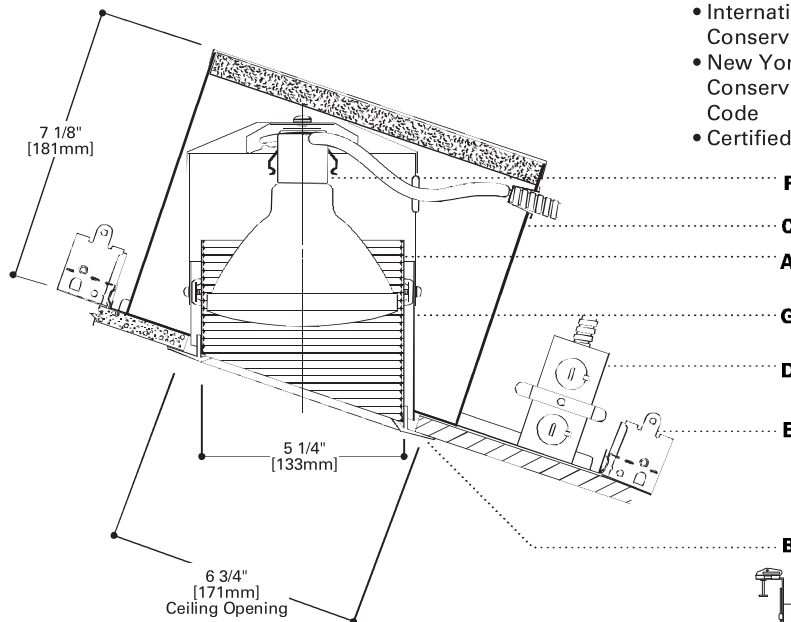

D...Junction Box

Junction box is listed for through branch circuit wiring and has seven 1/2" knockouts with true pry-out slots.

E...GOT NAIL! Pass-N-Thru™ Bar Hangers

Bar Hanger Features include:

- Pre-installed nail easily installs in regular lumber, engineered lumber and laminated beams
- Safety and guidance system prevents snagging, ensures smooth straight nail penetration and allows bar hangers to be easily removed if necessary.
- Automatic levelling flange aligns the housing and lets you hold the housing in place with one hand while driving nails
- Housing can be positioned at any point within 24" joist span
- Score lines allow "toeless" shortening for 12" joists
- Bar hangers may be repositioned 90°
- Bar hangers do not need to be removed from frame for shortening

- Integral T-bar clips snaps onto T-bars - no additional clips required

F...Socket

Exclusive socket aiming mechanism swivels and rotates to properly align lamp. Slope indicator provides quick and consistent lamp settings (factory set for 3/12 slope).

G...Integral Thermal Protector

Integral thermal protector guards against improper lamping.

Labels

- UL Listed for Damp Location
 - UL listed for Feed Through
 - UL listed for Direct Contact with Insulation and combustible material
 - CSA Certified
- Meets following requirements:
- State of California Title 24
 - Washington State Energy Code
 - International Energy Conservation Code (IECC)
 - New York State Energy Conservation Construction Code
 - Certified Under ASTM-E283

H47ICAT

2 0 W 1 2 V M R 1 6
 7 5 W R 3 0
 7 5 W A 1 9
 9 0 W P A R 3 8
 1 0 0 W R 3 0

6" RECESSED
 INCANDESCENT
 DOWNLIGHT

B Top View

TRIMS

ORDERING INFORMATION

SAMPLE NUMBER: H47ICAT498P

Complete unit consists of housing and trim.