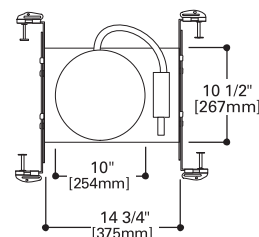

- Integral T-bar clips snaps onto T-bars - no additional clips required

F...Socket

Exclusive socket aiming mechanism swivels and rotates to properly align lamp. Slope indicator provides quick and consistent lamp settings (factory set for 3/12 slope).

H47ICAT

2 0 W 1 2 V M R 1 6
 7 5 W R 3 0
 7 5 W A 1 9
 9 0 W P A R 3 8
 1 0 0 W R 3 0

6" RECESSED
 INCANDESCENT
 DOWNLIGHT

B Top View

TRIMS

ORDERING INFORMATION

SAMPLE NUMBER: H47ICAT498P

Complete unit consists of housing and trim.