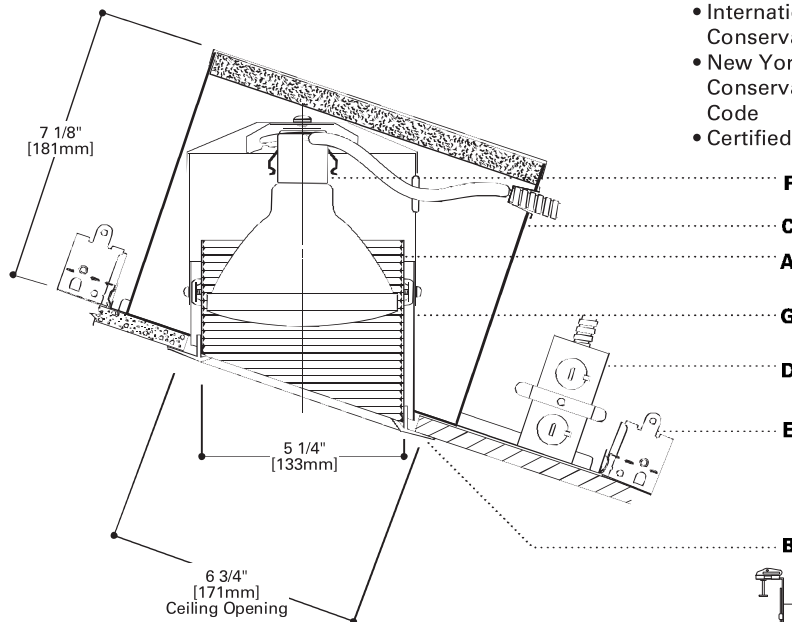

D...Junction Box

Junction box is listed for through branch circuit wiring and has seven 1/2" knockouts with true pry-out slots.

E...GOT NAIL! Pass-N-Thru™ Bar Hangers

Bar Hanger Features include:

- Pre-installed nail easily installs in regular lumber, engineered lumber and laminated beams
- Safety and guidance system prevents snagging, ensures smooth straight nail penetration and allows bar hangers to be easily removed if necessary.
- Automatic levelling flange aligns the housing and lets you hold the housing in place with one hand while driving nails
- Housing can be positioned at any point within 24" joist span
- Score lines allow "toeless" shortening for 12" joists
- Bar hangers may be repositioned 90°
- Bar hangers do not need to be removed from frame for shortening

- Integral T-bar clips snaps onto T-bars - no additional clips required

F...Socket

Exclusive socket aiming mechanism swivels and rotates to properly align lamp. Slope indicator provides quick and consistent lamp settings (factory set for 3/12 slope).

G...Integral Thermal Protector

Integral thermal protector guards against improper lamping.

Labels

- UL Listed for Damp Location
 - UL listed for Feed Through
 - UL listed for Direct Contact with Insulation and combustible material
 - CSA Certified
- Meets following requirements:
- State of California Title 24
 - Washington State Energy Code
 - International Energy Conservation Code (IECC)
 - New York State Energy Conservation Construction Code
 - Certified Under ASTM-E283

H47ICAT

2 0 W 1 2 V M R 1 6
 7 5 W R 3 0
 7 5 W A 1 9
 9 0 W P A R 3 8
 1 0 0 W R 3 0

6" RECESSED
 INCANDESCENT
 DOWNLIGHT

B Top View

TRIMS

ORDERING INFORMATION

SAMPLE NUMBER: H47ICAT498P

Complete unit consists of housing and trim.