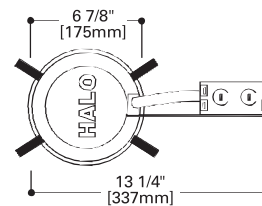

UPGRADE FEATURES:

- QUICK CONNECT CONNECTORS
- HALO ID

ADV042499

Supersedes ADV023113 & ADV000308
9/04

TAB: Recessed Incandescent
Sheet 30