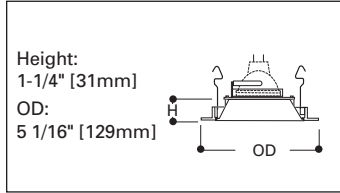

H1499IC

H1499T

H1499RT

H1499T75

1421 Reflector Trim

- Die cast trim ring with reflector cone
- Provides General Illumination
- Lamps:

H1499T	50W 12V MR16
H1499RT	
H1499IC	75W 12V MR16
H1499T75	

1421RG
White Trim, Residential Gold Reflector

1421CG
White Trim, Champagne Gold Reflector

1421C
White Trim, Clear Specular Reflector