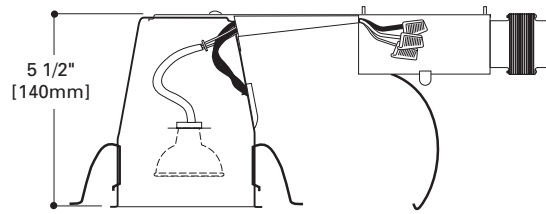

Ceiling Opening should match template supplied with housing