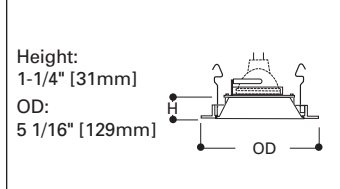

H1499IC

H1499T

H1499RT

H1499T75

1421 Reflector Trim

- Die cast trim ring with reflector cone
- Provides General Illumination
- Lamps:

H1499T	50W 12V MR16
H1499RT	
H1499IC	75W 12V MR16
H1499T75	

1421RG
White Trim, Residential Gold Reflector

1421CG
White Trim, Champagne Gold Reflector

1421C
White Trim, Clear Specular Reflector