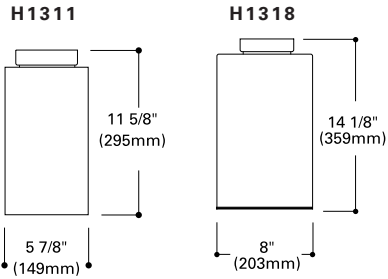

H1310 R30 Downlight with Baffle
 Finish: White (P), Bronze (BZ)
 Lamp: 75W R30

Notes: UL Damp Location Listed

CEILING MOUNT

H1311 R40 Downlight with Baffle
H1318 R40 Downlight with Baffle

Finish: White (P), Bronze (BZ)
 Lamp: 300W BR40