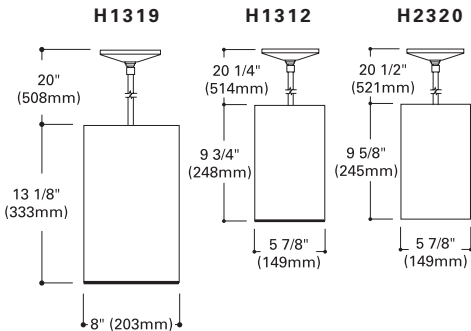

CEILING MOUNT WALL WASHER

H1317 R40 Baffle Downlight/Wall Washer

Finish: White (P), Bronze (BZ)
Lamp: 150W BR40

Notes: UL Damp Location Listed

PENDANT MOUNT - 15° Swivel

H1319 Baffle Downlight
Finish: White (P), Bronze (BZ)
Lamp: 300W R40

H1312 Baffle Downlight
Finish: White (P), Bronze (BZ)
Lamp: 150W BR40, 150W PAR38

H2320 Open Downlight
Finish: White (P), Bronze (BZ)
Lamp: 150W BR40, 150W PAR38

Notes: UL Damp Location Listed