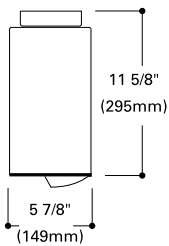

Notes: UL Damp Location Listed

CEILING MOUNT

H1311 R40 Downlight with Baffle
H1318 R40 Downlight with Baffle

Finish: White (P), Bronze (BZ)
 Lamp: 300W BR40

Notes: UL Damp Location Listed

CEILING MOUNT WALL WASHER