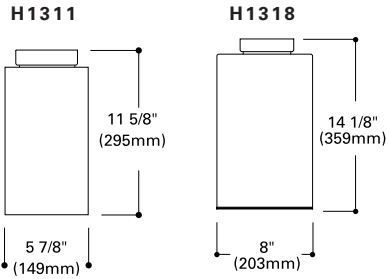

H1310 R30 Downlight with Baffle
Finish: White (P), Bronze (BZ)
Lamp: 75W R30

Notes: UL Damp Location Listed

CEILING MOUNT

H1311 R40 Downlight with Baffle
H1318 R40 Downlight with Baffle

Finish: White (P), Bronze (BZ)
Lamp: 300W BR40