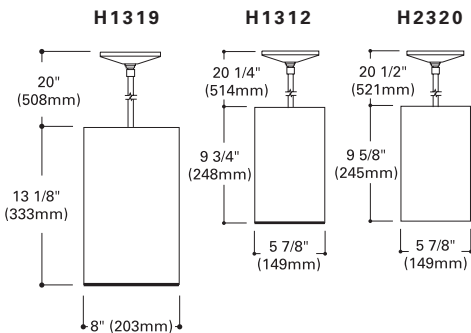

Notes: UL Damp Location Listed

CEILING MOUNT WALL WASHER

H1317 R40 Baffle Downlight/Wall Washer

Finish: White (P), Bronze (BZ)
 Lamp: 150W BR40

Notes: UL Damp Location Listed

PENDANT MOUNT - 15° Swivel

H1319 Baffle Downlight
 Finish: White (P), Bronze (BZ)
 Lamp: 300W R40