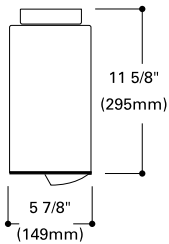

Notes: UL Damp Location Listed

CEILING MOUNT

H1311 R40 Downlight with Baffle
H1318 R40 Downlight with Baffle

Finish: White (P), Bronze (BZ)
Lamp: 300W BR40

Notes: UL Damp Location Listed

CEILING MOUNT WALL WASHER