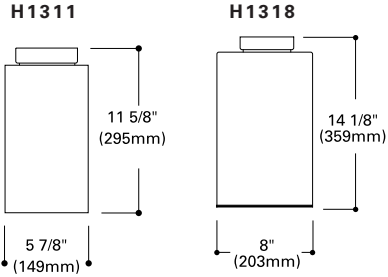

CEILING MOUNT

H1311 R40 Downlight with Baffle
H1318 R40 Downlight with Baffle

Finish: White (P), Bronze (BZ)
Lamp: 300W BR40

Notes: UL Damp Location Listed