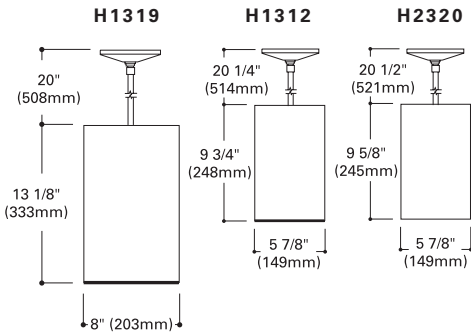

Notes: UL Damp Location Listed

CEILING MOUNT WALL WASHER

H1317 R40 Baffle Downlight/Wall Washer

Finish: White (P), Bronze (BZ)
Lamp: 150W BR40

Notes: UL Damp Location Listed

PENDANT MOUNT - 15° Swivel

H1319 Baffle Downlight
Finish: White (P), Bronze (BZ)
Lamp: 300W R40