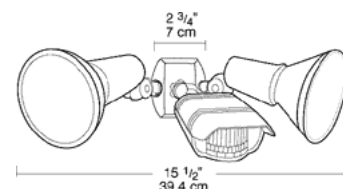

# GT500R

Gotcha Sensor with two weatherproof, corrosionproof floodlights, molded gaskets and corrosionproof universal cover plate. Lamps not supplied.

Color: Black

Weight: 2.0 lbs