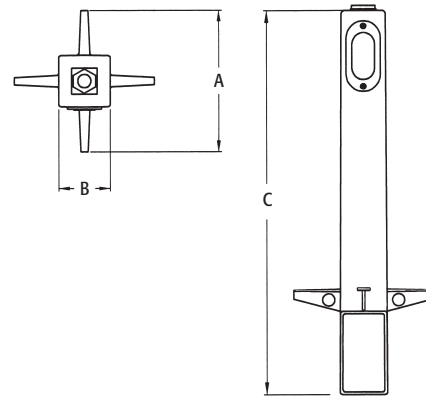

19.5" Low-Profile Support Just for Outdoor Light Fixtures

Comes complete with...

Access panel cover, gasket, installed 3/4" x 1/2" NPT metal grounding bushing and locknut with copper ground wire for fixture installation.

For use with light fixtures exclusively. Accommodates most fixture styles. UV rated plastic for long outdoor life. Four non-chipping colors.

FEATURES AND BENEFITS

- Molded-in color is permanent—unlike painted posts where lawn equipment chips the color off
 - Streamline design...one of our most competitively priced 19.5" Gard-N-Posts
 - Removable 1/2" KO in cover for photocell installation
 - Metal bushing with ground wire for 2- or 3-wire fixtures
 - Resists damage from lawn equipment
- height! When assembling the Extender with GP37 (see J-5) use standard PVC cement.

PATENTED.

19.5" Low-Profile Support Just for Outdoor Light Fixtures

Comes complete with...

Access panel cover, gasket, installed 3/4" x 1/2" NPT metal grounding bushing and locknut with copper ground wire for fixture installation.