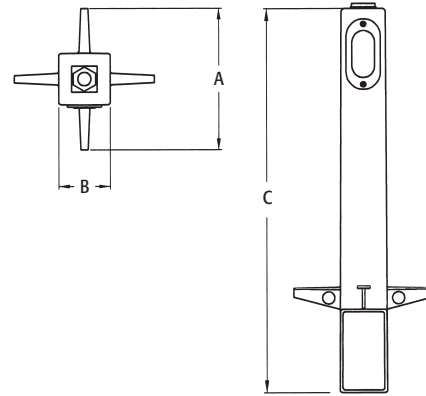

19.5" Low-Profile Support Just for Outdoor Light Fixtures

Comes complete with...

Access panel cover, gasket, installed 3/4" x 1/2" NPT metal grounding bushing and locknut with copper ground wire for fixture installation.

For use with light fixtures exclusively. Accommodates most fixture styles. UV rated plastic for long outdoor life. Four non-chipping colors.

FEATURES AND BENEFITS

- Molded-in color is permanent—unlike painted posts where lawn equipment chips the color off
 - Streamline design...one of our most competitively priced 19.5" Gard-N-Posts
 - Removable 1/2" KO in cover for photocell installation
 - Metal bushing with ground wire for 2- or 3-wire fixtures
 - Resists damage from lawn equipment
- height! When assembling the Extender with GP37 (see J-5) use standard PVC cement.

PATENTED.

19.5" Low-Profile Support Just for Outdoor Light Fixtures

Comes complete with...

Access panel cover, gasket, installed 3/4" x 1/2" NPT metal grounding bushing and locknut with copper ground wire for fixture installation.