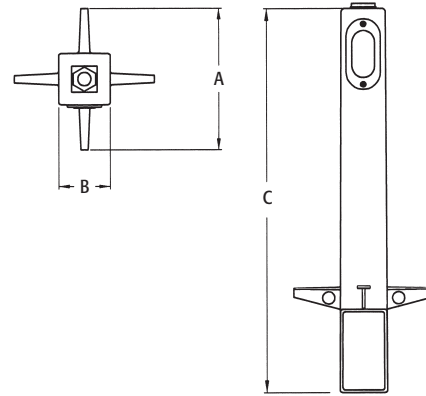

19.5" Low-Profile Support Just for Outdoor Light Fixtures

Comes complete with...

Access panel cover, gasket, installed 3/4" x 1/2" NPT metal grounding bushing and locknut with copper ground wire for fixture installation.

For use with light fixtures exclusively. Accommodates most fixture styles. UV rated plastic for long outdoor life. Four non-chipping colors.

FEATURES AND BENEFITS

- Molded-in color is permanent—unlike painted posts where lawn equipment chips the color off
- Streamline design...one of our most competitively priced 19.5" Gard-N-Posts
- Removable 1/2" KO in cover for photocell installation
- Metal bushing with ground wire for 2- or 3-wire fixtures
- Resists damage from lawn equipment height! When assembling the Extender with GP37 (see J-5) use standard PVC cement.

PATENTED.

19.5" Low-Profile Support Just for Outdoor Light Fixtures

Comes complete with...

Access panel cover, gasket, installed 3/4" x 1/2" NPT metal grounding bushing and locknut with copper ground wire for fixture installation.