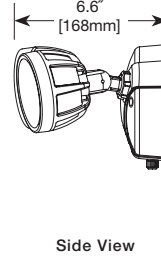

DUSK TO DAWN