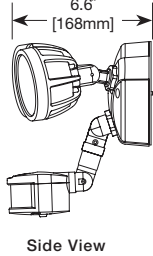

LED TWIN ROUND SERIES

DIMENSIONS

MOTION