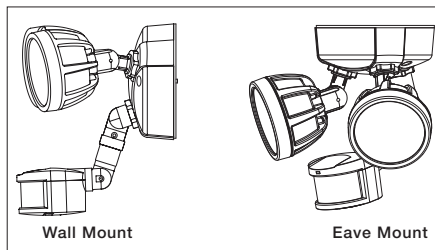

MOUNTING

ORDERING INFORMATION

Catalog Number	Product Description
MST18R17L	Bronze Twin LED with 180° Motion Sensor
MST18R17LW	White Twin LED with 180° Motion Sensor
FTR1740L	Bronze Twin LED Floodlight
FTR1740LW	White Twin LED Floodlight
FTR1740LPC	Bronze Twin LED Floodlight with integrated photo control
FTR1740LPCW	White Twin LED Floodlight with integrated photo control

Innovation you can rely on™

Sustainable Design

CERTIFICATION DATA

UL/CUL Wet Location Listed
Lighting Facts® Approved

TECHNICAL DATA

120V only
-30°C to 40°C Temperature Rating
External Supply Wiring 75° Minimum
Wall and Eave Mount