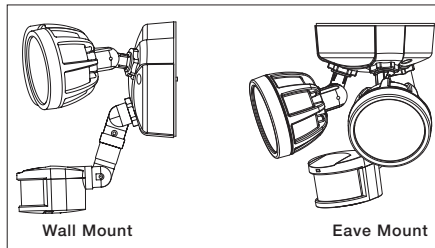

MOUNTING

ORDERING INFORMATION

Catalog Number	Product Description
MST18R17L	Bronze Twin LED with 180° Motion Sensor
MST18R17LW	White Twin LED with 180° Motion Sensor
FTR1740L	Bronze Twin LED Floodlight
FTR1740LW	White Twin LED Floodlight
FTR1740LPC	Bronze Twin LED Floodlight with integrated photo control
FTR1740LPCW	White Twin LED Floodlight with integrated photo control

Innovation you can rely on™

Sustainable Design

CERTIFICATION DATA

UL/CUL Wet Location Listed
Lighting Facts® Approved

TECHNICAL DATA

120V only
-30°C to 40°C Temperature Rating
External Supply Wiring 75° Minimum
Wall and Eave Mount