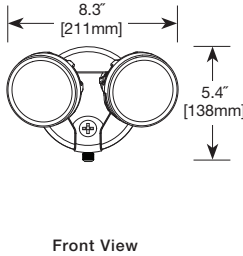

FLOOD

MOUNTING

ORDERING INFORMATION

Catalog Number	Product Description
MST18R17L	Bronze Twin LED with 180° Motion Sensor
MST18R17LW	White Twin LED with 180° Motion Sensor
FTR1740L	Bronze Twin LED Floodlight
FTR1740LW	White Twin LED Floodlight
FTR1740LPC	Bronze Twin LED Floodlight with integrated photo control
FTR1740LPCW	White Twin LED Floodlight with integrated photo control