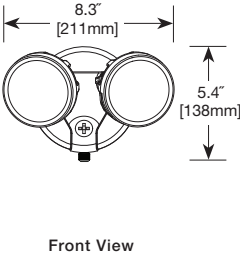

DUSK TO DAWN