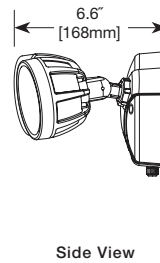

DUSK TO DAWN