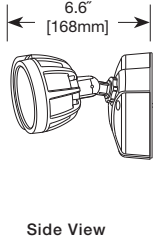

DESCRIPTION

The ALL-PRO™ LED Outdoor Security series is designed to provide superior security with the sustainability of LED Technology. Designed to be a direct replacement for traditional halogen and incandescent fixtures, these round low profile LED floodlights pack high performance into a small package. These fixtures are available in Flood, Motion and Dusk to Dawn configurations, and are made with durable die-cast aluminum.

Catalog #		Type
Project		
Comments		Date
Prepared by		

SPECIFICATION FEATURES

Construction

- Durable die-cast aluminum housing suitable for wet locations
- Powder coated bronze or white finish
- High reflectance polycarbonate reflector for maximum LED light output
- Tool-less head and motion sensor adjustment
- Tempered glass lens
- Suitable for wall or eave mounting using recessed junction box

Electrical

- 120VAC, 60Hz
- Maintenance-free LEDs with 50,000 hours of life
- Fixture operating temperature range from -30°C to 40°C
- UL and CUL listed for wet locations
- External supply wiring 75°C minimum

Motion Configuration

- Motion sensor detects motion 180° up to 70 feet
- Adjustable motion timer from 1 to 12 minutes

- Integral photocell prevents lights from turning on with motion during daylight hours
- Manual override allows fixture to operate as a standard floodlight at night for 6 hours

Optics

- Precision optics for maximum efficiency
- 5000K color temperature
- 1600 Lumens

Warranty

- 5 year limited warranty

LED TWIN ROUND SERIES

DIMENSIONS

MOTION

DUSK TO DAWN

FLOOD

MOUNTING

ORDERING INFORMATION