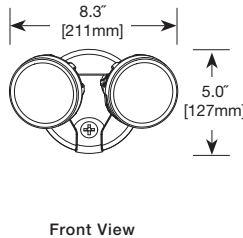

DESCRIPTION

The ALL-PRO™ LED Outdoor Security series is designed to provide superior security with the sustainability of LED Technology. Designed to be a direct replacement for traditional halogen and incandescent fixtures, these round low profile LED floodlights pack high performance into a small package. These fixtures are available in Flood, Motion and Dusk to Dawn configurations, and are made with durable die-cast aluminum.

Catalog #		Type
Project		
Comments		Date
Prepared by		

SPECIFICATION FEATURES

Construction

- Durable die-cast aluminum housing suitable for wet locations
- Powder coated bronze or white finish
- High reflectance polycarbonate reflector for maximum LED light output
- Tool-less head and motion sensor adjustment
- Tempered glass lens
- Suitable for wall or eave mounting using recessed junction box

Electrical

- 120VAC, 60Hz
- Maintenance-free LEDs with 50,000 hours of life
- Fixture operating temperature range from -30°C to 40°C
- UL and CUL listed for wet locations
- External supply wiring 75°C minimum

Motion Configuration

- Motion sensor detects motion 180° up to 70 feet
- Adjustable motion timer from 1 to 12 minutes

- Integral photocell prevents lights from turning on with motion during daylight hours
- Manual override allows fixture to operate as a standard floodlight at night for 6 hours

Optics

- Precision optics for maximum efficiency
- 5000K color temperature
- 1600 Lumens

Warranty

- 5 year limited warranty

LED TWIN ROUND SERIES

DIMENSIONS

MOTION

DUSK TO DAWN

FLOOD

MOUNTING

ORDERING INFORMATION