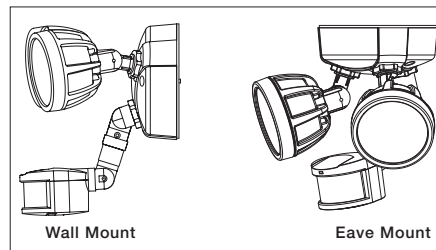

MOUNTING

ORDERING INFORMATION

Catalog Number	Product Description
MST18R17L	Bronze Twin LED with 180° Motion Sensor
MST18R17W	White Twin LED with 180° Motion Sensor
FTR1740L	Bronze Twin LED Floodlight
FTR1740LW	White Twin LED Floodlight
FTR1740LPC	Bronze Twin LED Floodlight with integrated photo control
FTR1740LPCW	White Twin LED Floodlight with integrated photo control

CERTIFICATION DATA

UL/CUL Wet Location Listed
Lighting Facts® Approved

TECHNICAL DATA

120V only
-30°C to 40°C Temperature Rating
External Supply Wiring 75° Minimum
Wall and Eave Mount