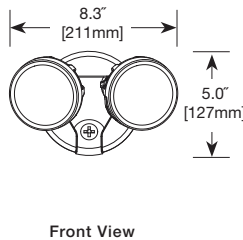

DESCRIPTION

The ALL-PRO™ LED Outdoor Security series is designed to provide superior security with the sustainability of LED Technology. Designed to be a direct replacement for traditional halogen and incandescent fixtures, these round low profile LED floodlights pack high performance into a small package. These fixtures are available in Flood, Motion and Dusk to Dawn configurations, and are made with durable die-cast aluminum.

Catalog #		Type
Project		
Comments		Date
Prepared by		

SPECIFICATION FEATURES

Construction

- Durable die-cast aluminum housing suitable for wet locations
- Powder coated bronze or white finish
- High reflectance polycarbonate reflector for maximum LED light output
- Tool-less head and motion sensor adjustment
- Tempered glass lens
- Suitable for wall or eave mounting using recessed junction box

Electrical

- 120VAC, 60Hz
- Maintenance-free LEDs with 50,000 hours of life
- Fixture operating temperature range from -30°C to 40°C
- UL and CUL listed for wet locations
- External supply wiring 75°C minimum

Motion Configuration

- Motion sensor detects motion 180° up to 70 feet
- Adjustable motion timer from 1 to 12 minutes

- Integral photocell prevents lights from turning on with motion during daylight hours
- Manual override allows fixture to operate as a standard floodlight at night for 6 hours

Optics

- Precision optics for maximum efficiency
- 5000K color temperature
- 1600 Lumens

Warranty

- 5 year limited warranty

LED TWIN ROUND SERIES

DIMENSIONS

MOTION

DUSK TO DAWN

FLOOD

MOUNTING

Innovation you can rely on™

SustainabLEDesign

ORDERING INFORMATION