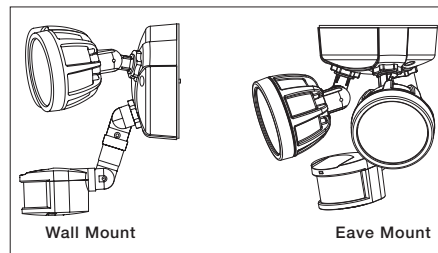

MOUNTING

Innovation you can rely on™

SustainabLEDesign

ORDERING INFORMATION

Catalog Number	Product Description
MST18R17L	Bronze Twin LED with 180° Motion Sensor
MST18R17W	White Twin LED with 180° Motion Sensor
FTR1740L	Bronze Twin LED Floodlight
FTR1740LW	White Twin LED Floodlight
FTR1740LPC	Bronze Twin LED Floodlight with integrated photo control
FTR1740LPCW	White Twin LED Floodlight with integrated photo control

CERTIFICATION DATA

UL/CUL Wet Location Listed
Lighting Facts® Approved

TECHNICAL DATA

120V only
-30°C to 40°C Temperature Rating
External Supply Wiring 75° Minimum
Wall and Eave Mount