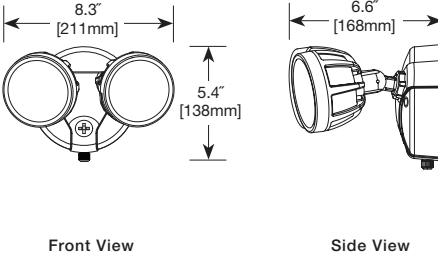

DUSK TO DAWN