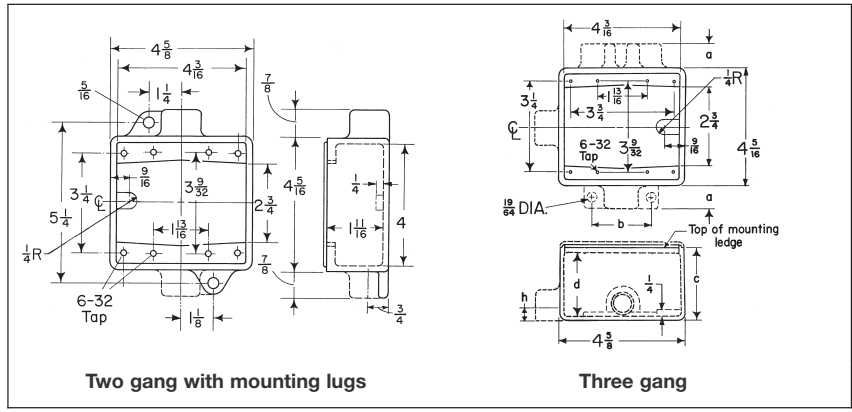

FSS

Three Gang

| Size | Cat. # |
|------|--------|
| 3/4 | FSS23 |

Dimensions

In Inches:

Three gang

| Series | Hub Size | a | c | d |
|--------|----------|-----|---------|---------|
| FS | 3/4 | 7/8 | 1 1/8 | 1 11/16 |
| | 1 | 1 | 1 7/8 | 1 11/16 |
| FD | 3/4 | 7/8 | 2 11/16 | 2 1/2 |