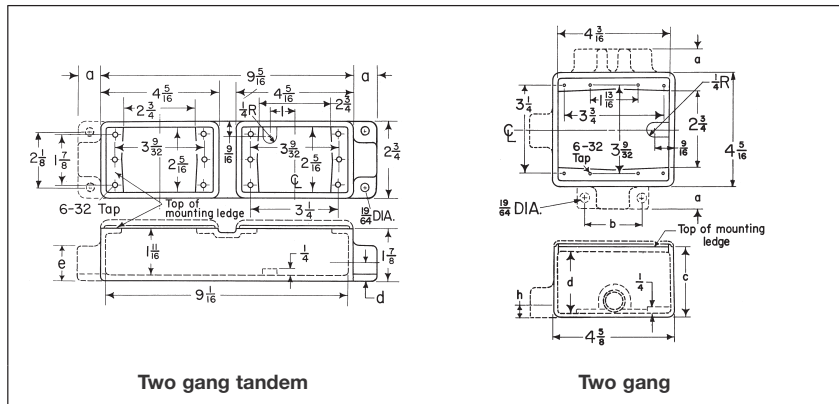

FSC & FDC

| Two Gang Size | Cat. # | Cat. # |
|---------------|--------|--------|
| 1/2 | FSC12 | FDC12 |
| 3/4 | FSC22 | FDC22* |
| 1 | FSC32 | FDC32 |

†Use single gang covers only.

*Available in copper-free aluminum; add suffix "SA".

Dimensions In Inches:

Two gang tandem

| Series | Hub Size | a | b | e |
|--------|----------|-----|-----|-------|
| FS | 1/2 | 7/8 | 5/8 | 1 1/4 |
| | 3/4 | 7/8 | 3/4 | 1 1/2 |

Two gang

| Series | Hub Size | a | b | c | d | h |
|--------|----------|-----|-------|---------|---------|-----|
| FS | 1/2 | 7/8 | 2 1/4 | 1 7/8 | 1 11/16 | 5/8 |
| | 3/4 | 7/8 | 2 1/4 | 1 7/8 | 1 11/16 | 3/4 |
| | 1 | 1 | 2 1/2 | 1 7/8 | 1 11/16 | 7/8 |
| FD | 1/2 | 7/8 | 2 1/4 | 2 11/16 | 2 1/2 | 5/8 |
| | 3/4 | 7/8 | 2 1/4 | 2 11/16 | 2 1/2 | 3/4 |
| | 1 | 1 | 2 1/2 | 2 11/16 | 2 1/2 | 7/8 |