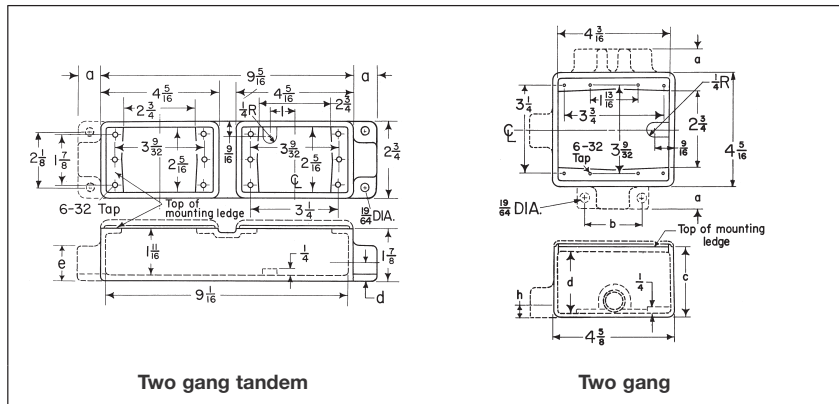

FSC & FDC

| Two Gang | | |
|----------|--------|---------|
| Size | Cat. # | Cat. # |
| 1/2 | FSC12 | FDC12 |
| 3/4 | FSC222 | FDC222* |
| 1 | FSC32 | FDC32 |

†Use single gang covers only.

*Available in copper-free aluminum;
add suffix "SA".

Dimensions In Inches:

Two gang tandem

| Series | Hub Size | a | b | e |
|--------|----------|-----|-----|-------|
| FS | 1/2 | 7/8 | 5/8 | 1 1/4 |
| | 3/4 | 7/8 | 3/4 | 1 1/2 |

Two gang

| Series | Hub Size | a | b | c | d | h |
|--------|----------|-----|-------|---------|---------|-----|
| FS | 1/2 | 7/8 | 2 1/4 | 1 7/8 | 1 11/16 | 5/8 |
| | 3/4 | 7/8 | 2 1/4 | 1 7/8 | 1 11/16 | 3/4 |
| | 1 | 1 | 2 1/2 | 1 7/8 | 1 11/16 | 7/8 |
| FD | 1/2 | 7/8 | 2 1/4 | 2 11/16 | 2 1/2 | 5/8 |
| | 3/4 | 7/8 | 2 1/4 | 2 11/16 | 2 1/2 | 3/4 |
| | 1 | 1 | 2 1/2 | 2 11/16 | 2 1/2 | 7/8 |