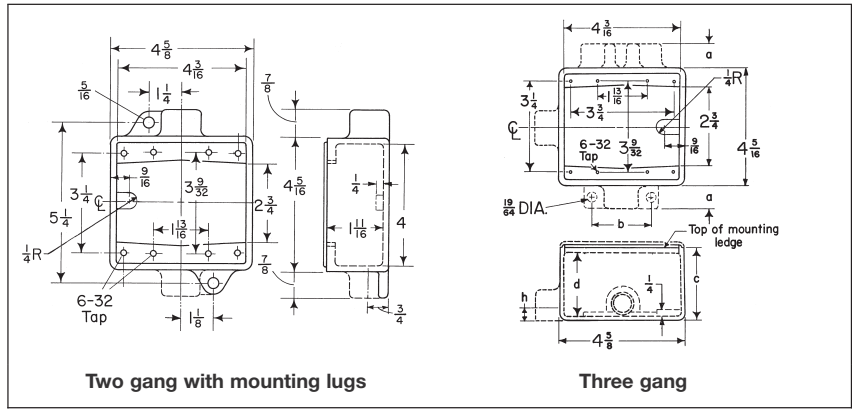

FSS

Three Gang

| Size | Cat. # |
|------|--------|
| 3/4 | FSS23 |

Dimensions

In Inches:

Three gang

| Series | Hub Size | a | c | d |
|--------|----------|-----|---------|---------|
| FS | 3/4 | 7/8 | 1 7/8 | 1 11/16 |
| | 1 | 1 | 1 7/8 | 1 11/16 |
| FD | 3/4 | 7/8 | 2 11/16 | 2 1/2 |

Condulet® Multi-Gang Device Boxes - Cast Iron or Aluminum

Accessories
see pages 37-45

2F

With and Without Mounting Lugs for
Threaded Rigid and IMC Conduit

FS†

| Two Gang Tandem Size | Cat. # |
|----------------------|--------|
| 1/2 | FS17 |
| 3/4 | FS27 |