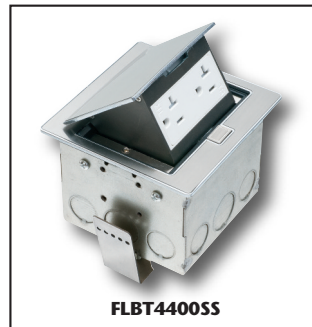

## with Stainless Steel Trapdoor Covers

FLBT4400USS

FLBT4400GSS

FLBT4400USS

w/ UL Listed 20A decorator-style TR receptacle and (2) USB ports

FLBT4400GSS

w/ UL Listed 20A decorator-style **Weather Resistant** GFCI receptacle

FLBT4400SS

w/ UL Listed 20A decorator-style TR receptacle

Cover Closed

Arlington's **Countertop BOX KITS** give you *lots of options* for installing a device in a countertop.

**Get your kit with an installed UL Listed tamper and weather resistant (TWR) decorator-style GFCI ... Or tamper resistant (TR) receptacle... OR a combo with (TR) receptacle and two USB ports!**

### Easy, secure installation

The spring clip holds box securely against the surface when the screws are tightened.

- Fits granite or other countertop material up to 1-1/2" thick
- Easy 'No Glue' installation
- Ingress Protection