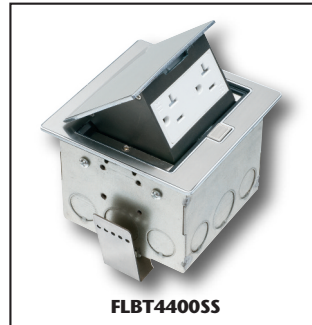

Catalog Number	UPC/DEI/NAED Mfg. #018997	Description Countertop Box Kits	Installed UL LISTED Device	Unit/Std Pkg
FLBT4400USS	00752	Steel box w/ installed UL Listed device – stainless steel trapdoor cover	20A decorator-style TR receptacle, with (2) USB ports	1
FLBT4400SS	00751	Steel box w/ installed UL Listed device – stainless steel trapdoor cover	20A decorator-style TR receptacle	1
FLBT4400GSS	00753	Steel box w/ installed UL Listed device – stainless steel trapdoor cover	20A decorator-style Weather Resistant GFCI receptacle	1

Countertop Box Kits

with Stainless Steel Trapdoor Covers

FLBT4400USS

FLBT4400GSS

FLBT4400USS

w/ UL Listed 20A decorator-style TR receptacle and (2) USB ports

FLBT4400GSS

w/ UL Listed 20A decorator-style **Weather Resistant** GFCI receptacle

FLBT4400SS

w/ UL Listed 20A decorator-style TR receptacle

Arlington's **Countertop BOX KITS** give you *lots of options* for installing a device in a countertop.

Get your kit with an installed UL Listed tamper and weather resistant (TWR) decorator-style GFCI ... Or tamper resistant (TR) receptacle... OR a combo with (TR) receptacle and two USB ports!