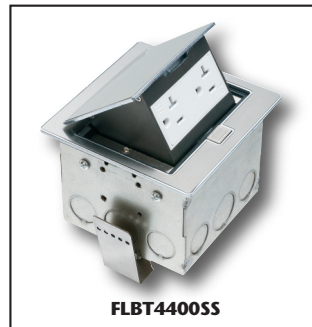

## with Stainless Steel Trapdoor Covers

FLBT4400USS

FLBT4400GSS

FLBT4400USS

w/ UL Listed 20A decorator-style TR receptacle and (2) USB ports

FLBT4400GSS

w/ UL Listed 20A decorator-style **Weather Resistant** GFCI receptacle