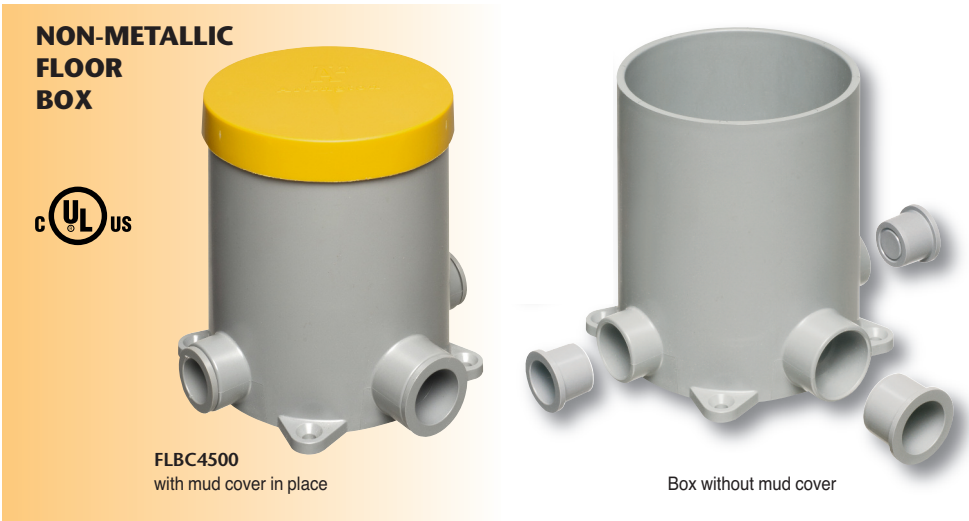

NEW!
more on reverse

Floor Box and Covers for New Concrete

Non-Metallic Concrete Box • Metal and Plastic Cover Kits

NON-METALLIC FLOOR BOX

FLBC4500
with mud cover in place

Box without mud cover

COVER KITS FOR BOX

PLASTIC COVERS
in 5 COLORS

NEW!

FLB6230MB
WITH METAL COVER

FLBT6615NL
TRAPDOOR COVER

Brass Trapdoor style
FLBT6615MB
(open and back)

Arlington's cost-effective **FLOOR BOX KITS** offer installers the low cost, convenient way to install a receptacle flush with the floor wherever your customer needs one.

Arlington's FLOOR BOX and COVER KITS **FOR NEW CONCRETE** offer flexibility and convenience.

Made of heavy-duty plastic, our 4.5" non-metallic **concrete box** is a common size, that accommodates our 6" round covers as well as most other round covers on the market.

Our versatile concrete box covers are available with flip lids or threaded plugs in brass or nickel-plated brass. **And NOW plastic, in five colors, including paintable white!**

They offer easy installation of receptacles so they'll look great wherever they're installed!