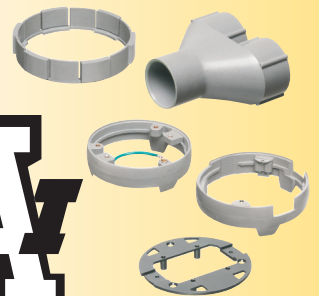

Arlington's FLOOR BOX and COVER KITS **FOR NEW CONCRETE** offer flexibility and convenience.

Made of heavy-duty plastic, our 4.5" non-metallic **concrete box** is a common size, that accommodates our 6" round covers as well as most other round covers on the market.

Our versatile concrete box covers are available with flip lids or threaded plugs in brass or nickel-plated brass. **And NOW plastic, in five colors, including paintable white!**

They offer easy installation of receptacles so they'll look great wherever they're installed!

For the **fastest** installation, our trapdoor covers ship **ready to use** with a pre-installed gasket and decorator-style receptacle.

A selection of leveling rings and adapters allows our covers to fit our boxes and most other manufacturers' concrete boxes.