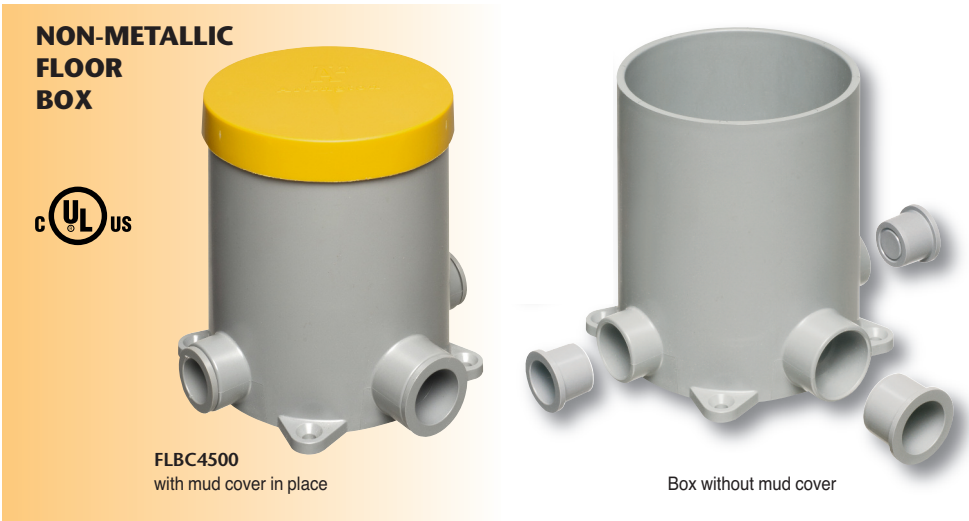

Our versatile concrete box covers are available with flip lids or threaded plugs in brass or nickel-plated brass. **And NOW plastic, in five colors, including paintable white!**

They offer easy installation of receptacles so they'll look great wherever they're installed!

FLBT6615LR

ADAPTERS

FLBC4500AR	22004	Oversized Adapter Ring for 5" diameter concrete boxes		1	10
FLBC4500Y	22012	"Y" Adapter - Provides (2) 1" openings for conduit entering 1" hub		1	10

FLBC4500AR Oversized

FLBC4500Y "Y"

Arlington

1 Stauffer Industrial Park
Scranton, PA 18517
800/233.4717
Fax 570/562.0646
www.aifittings.com

Distributed by

Patents pending Floor Box 0415/15M

FLBC4520LA closed

PLASTIC COVERS in 5 COLORS

NEW!
more on reverse

Floor Box and Covers for New Concrete

Non-Metallic Concrete Box • Metal and Plastic Cover Kits

NON-METALLIC FLOOR BOX

FLBC4500
with mud cover in place

Box without mud cover

COVER KITS FOR BOX