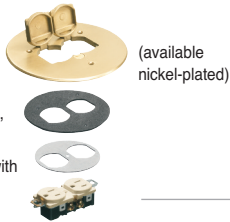

For the *fastest* installation, our trapdoor covers ship *ready to use* with a pre-installed gasket and decorator-style receptacle.

A selection of leveling rings and adapters allows our covers to fit our boxes *and* most other manufacturers' concrete boxes.

Non-Metallic Floor Box and Cover Kits

Put a Receptacle in New Concrete – The Easy, Low Cost Way!

CATALOG NUMBER	UPC/DCI/NAED MFG. #018997	DESCRIPTION FINISH/COLOR, COVER STYLE	NOTES	UNIT PKG	STD PKG
FLBC4500	22010	4.5" Non-metallic ROUND BOX for Concrete Pours (conduit plugs, mud cover)		1	5

FLB6230MB

Includes brass cover with flip lids, gaskets, receptacle.

Also available with threaded plugs (not shown)

METAL COVER KITS

FLB6230MB	22025	COVER KIT 6" Round, Brass w two flip lids	* hole pattern fits FLBC4500LR	1	10
FLB6230NL	22026	COVER KIT 6" Round, Nickel-plated w two flip lids	* hole pattern fits FLBC4500LR	1	10
FLB6220MB	22021	COVER KIT 6" Round, Brass w two threaded plugs	* hole pattern fits FLBC4500LR	1	10
FLB6220NL	22022	COVER KIT 6" Round, Nickel-plated w two threaded plugs	* hole pattern fits FLBC4500LR	1	10