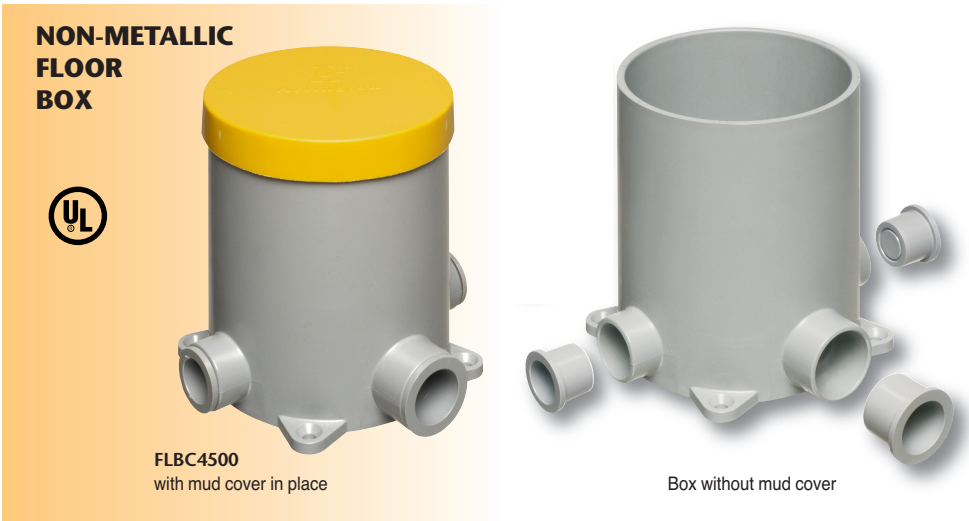

Our versatile concrete box **covers** are available with flip lids or threaded plugs in brass or nickel-plated brass. **And NOW plastic, in five colors, including paintable white!**

They offer easy installation of receptacles so they'll look great wherever they're installed!

FLBT6615LR

ADAPTERS

FLBC4500AR	22004	Oversized Adapter Ring for 5" diameter concrete boxes		1	10
FLBC4500Y	22012	"Y" Adapter - Provides (2) 1" openings for conduit entering 1" hub		1	10

FLBC4500AR Oversized

Non-Metallic Concrete Box • Metal and Plastic Cover Kits

**NON-METALLIC
FLOOR
BOX**

FLBC4500
with mud cover in place

Box without mud cover

COVER KITS FOR BOX

PLASTIC COVERS
in 5 COLORS

NEW!

Arlington's cost-effective **FLOOR BOX KITS** offer installers the low cost, *convenient* way to install a receptacle flush with the floor wherever your customer needs one.