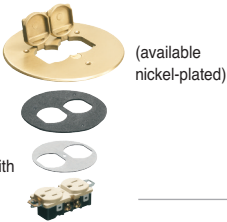

For the *fastest* installation, our trapdoor covers ship *ready to use* with a pre-installed gasket and decorator-style receptacle.

A selection of leveling rings and adapters allows our covers to fit our boxes *and* most other manufacturers' concrete boxes.

Non-Metallic Floor Box and Cover Kits

Put a Receptacle in New Concrete – The Easy, Low Cost Way!

CATALOG NUMBER	UPC/DCI/NAED MFG. #018997	DESCRIPTION FINISH/COLOR, COVER STYLE	NOTES	UNIT PKG	STD PKG
FLBC4500	22010	4.5" Non-metallic ROUND BOX for Concrete Pours (conduit plugs, mud cover)		1	5

FLB6230MB

Includes brass cover with flip lids, gaskets, receptacle.

Also available with threaded plugs (not shown)

METAL COVER KITS

FLB6230MB	22025	COVER KIT 6" Round, Brass w two flip lids	* hole pattern fits FLBC4500LR	1	10
FLB6230NL	22026	COVER KIT 6" Round, Nickel-plated w two flip lids	* hole pattern fits FLBC4500LR	1	10
FLB6220MB	22021	COVER KIT 6" Round, Brass w two threaded plugs	* hole pattern fits FLBC4500LR	1	10
FLB6220NL	22022	COVER KIT 6" Round, Nickel-plated w two threaded plugs	* hole pattern fits FLBC4500LR	1	10