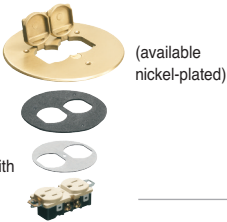

Non-Metallic Floor Box and Cover Kits

Put a Receptacle in New Concrete – The Easy, Low Cost Way!

CATALOG NUMBER	UPC/DCI/NAED MFG. #018997	DESCRIPTION FINISH/COLOR, COVER STYLE	NOTES	UNIT PKG	STD PKG
FLBC4500	22010	4.5" Non-metallic ROUND BOX for Concrete Pours (conduit plugs, mud cover)		1	5

FLB6230MB

Includes brass cover with flip lids, gaskets, receptacle.

Also available with threaded plugs (not shown)

METAL COVER KITS

FLB6230MB	22025	COVER KIT 6" Round, Brass w two flip lids	* hole pattern fits FLBC4500LR	1	10
FLB6230NL	22026	COVER KIT 6" Round, Nickel-plated w two flip lids	* hole pattern fits FLBC4500LR	1	10
FLB6220MB	22021	COVER KIT 6" Round, Brass w two threaded plugs	* hole pattern fits FLBC4500LR	1	10
FLB6220NL	22022	COVER KIT 6" Round, Nickel-plated w two threaded plugs	* hole pattern fits FLBC4500LR	1	10

LEVELING RING

FLBC4500LR	22011	Leveling Ring for Arlington FLBC4500 and round metal covers above (bosses for cover mounting)		1	10
------------	-------	---	--	---	----

COVER KIT COMPONENTS

PLASTIC COVER KITS