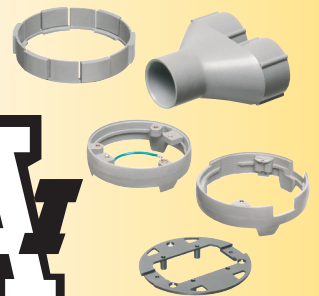

Arlington

1 Stauffer Industrial Park
Scranton, PA 18517
800/233.4717
Fax 570/562.0646
www.aifittings.com