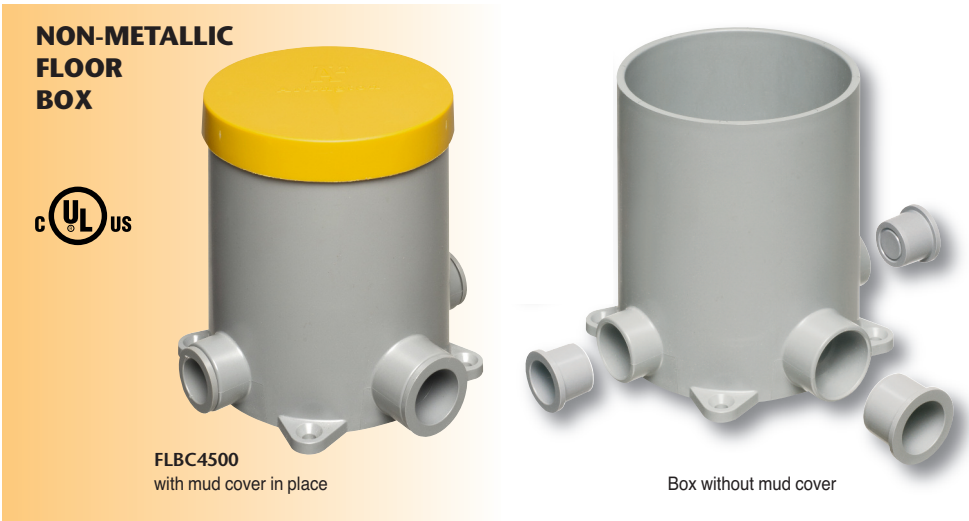

# Floor Box and Covers for New Concrete

## Non-Metallic Concrete Box • Metal and Plastic Cover Kits

**NON-METALLIC FLOOR BOX**

FLBC4500  
with mud cover in place

Box without mud cover

**COVER KITS FOR BOX**

PLASTIC COVERS  
in 5 COLORS

**NEW!**

Arlington's cost-effective **FLOOR BOX KITS** offer installers the low cost, convenient way to install a receptacle flush with the floor wherever your customer needs one.

Arlington's FLOOR BOX and COVER KITS **FOR NEW CONCRETE** offer flexibility and convenience.

Made of heavy-duty plastic, our 4.5" non-metallic **concrete box** is a common size, that accommodates our 6" round covers as well as most other round covers on the market.

Our versatile concrete box covers are available with flip lids or threaded plugs in brass or nickel-plated brass. **And NOW plastic, in five colors, including paintable white!**

They offer easy installation of receptacles so they'll look great wherever they're installed!