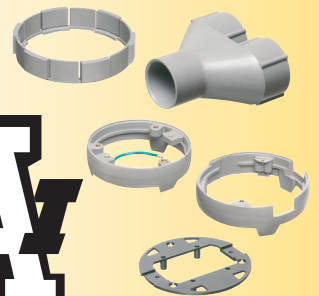

**FLB6230MB
WITH METAL COVER**

Brass Trapdoor style
FLBT6615MB
(open and back)

Arlington

1 Stauffer Industrial Park
Scranton, PA 18517
800/233.4717
Fax 570/562.0646
www.aifittings.com