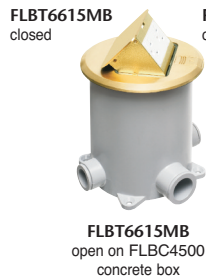

LEVELING RING

FLBC4500LR	22011	Leveling Ring for Arlington FLBC4500 and round metal covers above (bosses for cover mounting)		1	10
-------------------	-------	---	--	---	----

COVER KIT COMPONENTS

PLASTIC COVER KITS

FLBC4520LA	09674	COVER KIT 6" Round, LIGHT ALMOND – Plastic gasketed cover, mounting plate, leveling ring		1	10
FLBC4520W	13838	COVER KIT 6" Round, WHITE – Plastic gasketed cover, mounting plate, leveling ring		1	10
FLBC4520GY	09673	COVER KIT 6" Round, GRAY – Plastic gasketed cover, mounting plate, leveling ring		1	10
FLBC4520BR	09672	COVER KIT 6" Round, BROWN – Plastic gasketed cover, mounting plate, leveling ring		1	10
FLBC4520CA	09669	COVER KIT 6" Round, CAMEL – Plastic gasketed cover, mounting plate, leveling ring		1	10

FLBT6615LR

FLBT6615MB
open on FLBC4500
concrete box

ADAPTERS

FLBC4500AR	22004	Oversized Adapter Ring for 5" diameter concrete boxes		1	10
FLBC4500Y	22012	"Y" Adapter - Provides (2) 1" openings for conduit entering 1" hub		1	10