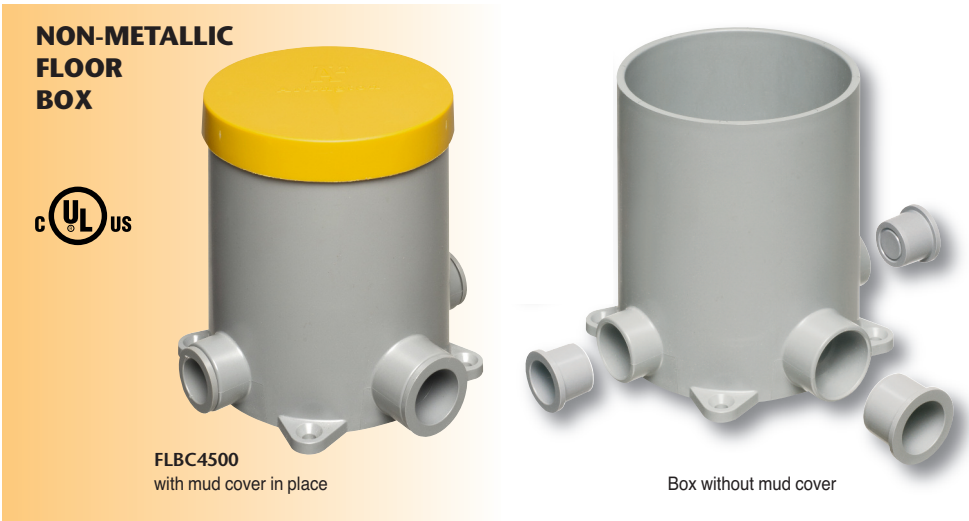

NEW!
more on reverse

Floor Box and Covers for New Concrete

Non-Metallic Concrete Box • Metal and Plastic Cover Kits

NON-METALLIC FLOOR BOX

FLBC4500
with mud cover in place

Box without mud cover

COVER KITS FOR BOX

PLASTIC COVERS
in 5 COLORS

NEW!

Arlington's cost-effective **FLOOR BOX KITS** offer installers the low cost, *convenient* way to install a receptacle flush with the floor wherever your customer needs one.

Arlington's FLOOR BOX and COVER KITS **FOR NEW CONCRETE** offer flexibility and convenience.

Made of heavy-duty plastic, our 4.5" non-metallic **concrete box** is a common size, that accommodates *our* 6" round covers as well as *most other round covers on the market*.

Our versatile concrete box **covers** are available with flip lids or threaded plugs in brass or nickel-plated brass. **And NOW plastic, in five colors, including paintable white!**

They offer easy installation of receptacles so they'll look great wherever they're installed!