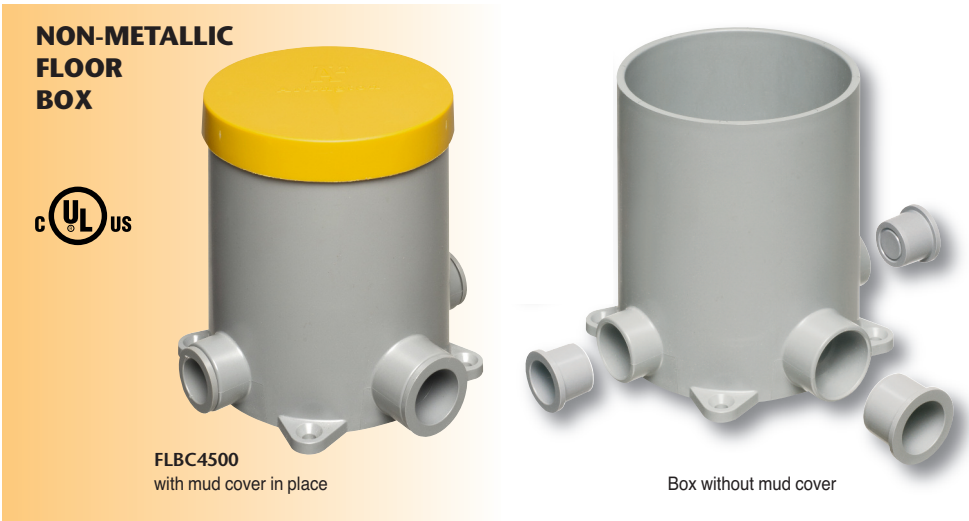

NEW!
more on
reverse

Floor Box and Covers for New Concrete

Non-Metallic Concrete Box • Metal and Plastic Cover Kits

**NON-METALLIC
FLOOR
BOX**