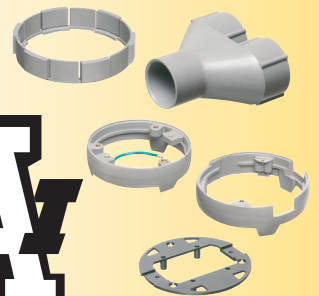

Arlington's FLOOR BOX and COVER KITS **FOR NEW CONCRETE** offer flexibility and convenience.

Made of heavy-duty plastic, our 4.5" non-metallic **concrete box** is a common size, that accommodates *our* 6" round covers as well as *most other round covers on the market*.

Our versatile concrete box **covers** are available with flip lids or threaded plugs in brass or nickel-plated brass. **And NOW plastic, in five colors, including paintable white!**

They offer easy installation of receptacles so they'll look great wherever they're installed!

For the *fastest* installation, our trapdoor covers ship *ready to use* with a pre-installed gasket and decorator-style receptacle.

A selection of leveling rings and adapters allows our covers to fit our boxes *and* most other manufacturers' concrete boxes.