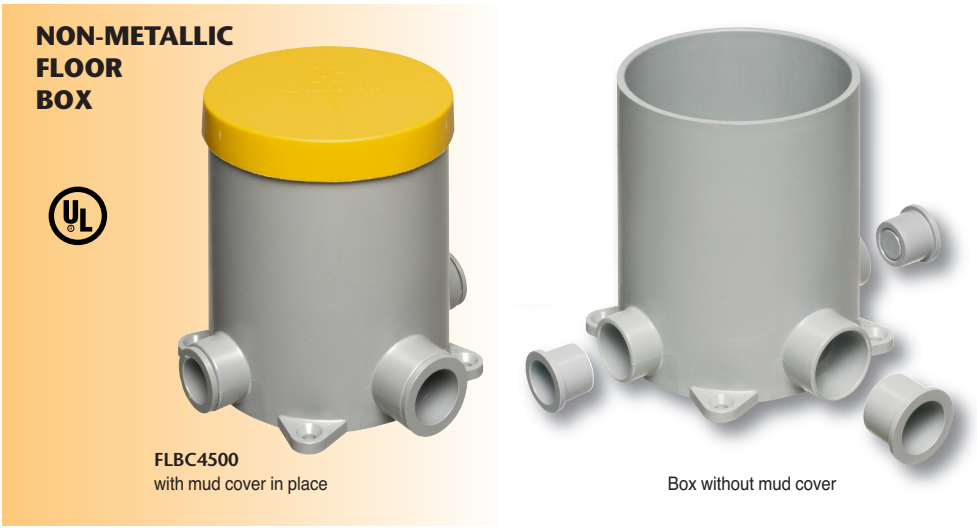

NEW!
more on reverse

Floor Box and Covers for New Concrete

Non-Metallic Concrete Box • Metal and Plastic Cover Kits

NON-METALLIC FLOOR BOX

FLBC4500
with mud cover in place

Box without mud cover

COVER KITS FOR BOX

PLASTIC COVERS
in 5 COLORS

NEW!

FLB6230MB
WITH METAL COVER

FLBT6615NL
TRAPDOOR COVER

Brass Trapdoor style
FLBT6615MB
(open and back)

Arlington's cost-effective **FLOOR BOX KITS** offer installers the low cost, convenient way to install a receptacle flush with the floor wherever your customer needs one.

Arlington's FLOOR BOX and COVER KITS **FOR NEW CONCRETE** offer flexibility and convenience.

Made of heavy-duty plastic, our 4.5" non-metallic **concrete box** is a common size, that accommodates our 6" round covers as well as most other round covers on the market.

Our versatile concrete box covers are available with flip lids or threaded plugs in brass or nickel-plated brass. **And NOW plastic, in five colors, including paintable white!**

They offer easy installation of receptacles so they'll look great wherever they're installed!