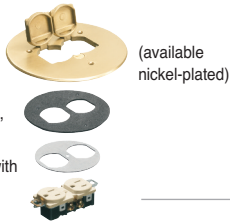

Non-Metallic Floor Box and Cover Kits

Put a Receptacle in New Concrete – The Easy, Low Cost Way!

CATALOG NUMBER	UPC/DCI/NAED MFG. #018997	DESCRIPTION FINISH/COLOR, COVER STYLE	NOTES	UNIT PKG	STD PKG
FLBC4500	22010	4.5" Non-metallic ROUND BOX for Concrete Pours (conduit plugs, mud cover)		1	5

FLB6230MB

Includes brass cover with flip lids, gaskets, receptacle.

Also available with threaded plugs (not shown)

METAL COVER KITS

FLB6230MB	22025	COVER KIT 6" Round, Brass w two flip lids	* hole pattern fits FLBC4500LR	1	10
FLB6230NL	22026	COVER KIT 6" Round, Nickel-plated w two flip lids	* hole pattern fits FLBC4500LR	1	10
FLB6220MB	22021	COVER KIT 6" Round, Brass w two threaded plugs	* hole pattern fits FLBC4500LR	1	10
FLB6220NL	22022	COVER KIT 6" Round, Nickel-plated w two threaded plugs	* hole pattern fits FLBC4500LR	1	10

LEVELING RING

FLBC4500LR	22011	Leveling Ring for Arlington FLBC4500 and round metal covers above (bosses for cover mounting)		1	10
-------------------	-------	---	--	---	----

COVER KIT COMPONENTS

PLASTIC COVER KITS