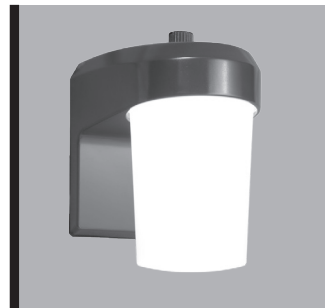

DESCRIPTION

The ALL-PRO™ LED high-performance, low-maintenance entry and patio light provides a dependable and reliable security solution with nighttime ON and daytime OFF settings. Suitable for mounting heights up to 10ft., and up to 75W Incandescent based on area coverage. These fixtures are ideal for new construction residential applications such as entrances, patios, walkways, apartment complexes and light commercial buildings such as outlet exteriors, doorways, storage areas and hotels. The entry and patio light's design and aesthetics is perfect for retrofitting in existing residential and light commercial buildings.

Optics

- Diffused lens gives "no glare" useful area light
- 3500K and 5000K color temperature options are perfect for security applications

Warranty

- 2 year limited warranty

LED ENTRY AND PATIO LIGHT

DIMENSIONS