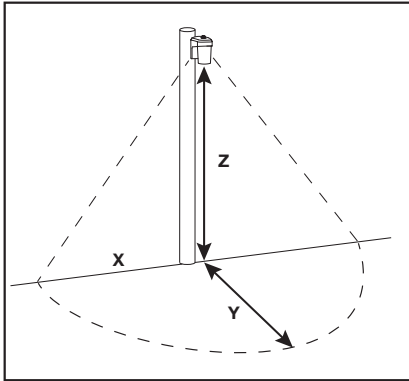

CERTIFICATION DATA

cULus Wet Location Listed
Lighting Facts® Approved

TECHNICAL DATA

-30°C to 40°C Temperature Rating
External Supply Wiring 90° Minimum
Wall and Pole Mount

PHOTOMETRICS

| | | 0.25 Fc Coverage Area | | | | | |
|-----------------|--------|-----------------------|----|----|----|-----|----|
| Mounting Height | | 8 | | 10 | | 15 | |
| Catalog Number | Lumens | X | Y | X | Y | X | Y |
| FE0650 Series | 672 | 13 | 24 | 13 | 24 | 8.5 | 17 |
| FE14 Series | 1241 | 17 | 33 | 17 | 34 | 16 | 32 |