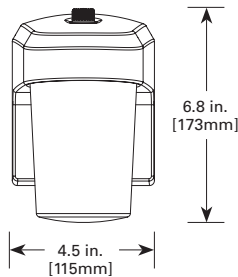

DESCRIPTION

The ALL-PRO™ LED high-performance, low-maintenance entry and patio light provides a dependable and reliable security solution with nighttime ON and daytime OFF settings. Suitable for mounting heights up to 10ft., and up to 75W Incandescent based on area coverage. These fixtures are ideal for new construction residential applications such as entrances, patios, walkways, apartment complexes and light commercial buildings such as outlet exteriors, doorways, storage areas and hotels. The entry and patio light's design and aesthetics is perfect for retrofitting in existing residential and light commercial buildings.

Catalog #		Type
Project		
Comments		Date
Prepared by		

SPECIFICATION FEATURES

Construction

- Low profile plastic injection molded housing suitable for wet locations
- UV stable frosted polycarbonate lens
- Available in bronze or white finish
- Suitable for recessed residential junction boxes in North America

Electrical

- Maintenance-free LEDs with 25,000 hours of life
- Fixture operating temperature range from -30°C to 40°C
- Integral photo control included
- Electrical operating voltage 120VAC 50/60Hz
- cULus listed for wet locations
- External supply wiring 90°C minimum

Optics

- Diffused lens gives "no glare" useful area light
- 3500K and 5000K color temperature options are perfect for security applications

Warranty

- 2 year limited warranty

LED ENTRY AND PATIO LIGHT

DIMENSIONS

FE0650LPC, FE1435LPC and FE1450LPC

Front View

FES0650LPC (only)

Front View

ORDERING INFORMATION

Sample Number: FE0650 or FES0650