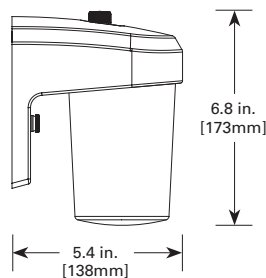

DESCRIPTION

The ALL-PRO™ LED high-performance, low-maintenance entry and patio light provides a dependable and reliable security solution with nighttime ON and daytime OFF settings. Suitable for mounting heights up to 10ft., and up to 75W Incandescent based on area coverage. These fixtures are ideal for new construction residential applications such as entrances, patios, walkways, apartment complexes and light commercial buildings such as outlet exteriors, doorways, storage areas and hotels. The entry and patio light's design and aesthetics is perfect for retrofitting in existing residential and light commercial buildings.

Catalog #		Type	
Project			
Comments		Date	
Prepared by			

SPECIFICATION FEATURES

Construction

- Low profile plastic injection molded housing suitable for wet locations
- UV stable frosted polycarbonate lens
- Available in bronze or white finish
- Suitable for recessed residential junction boxes in North America

Electrical

- Maintenance-free LEDs with 25,000 hours of life
- Fixture operating temperature range from -30°C to 40°C
- Integral photo control included
- Electrical operating voltage 120VAC 50/60Hz
- cULus listed for wet locations
- External supply wiring 90°C minimum

Optics

- Diffused lens gives "no glare" useful area light
- 3500K and 5000K color temperature options are perfect for security applications

Warranty

- 2 year limited warranty

LED ENTRY AND PATIO LIGHT

DIMENSIONS

FE0650LPC, FE1435LPC and FE1450LPC

Front View

Side View

FES0650LPC (only)

Front View

ORDERING INFORMATION

Sample Number: FE0650 or FES0650