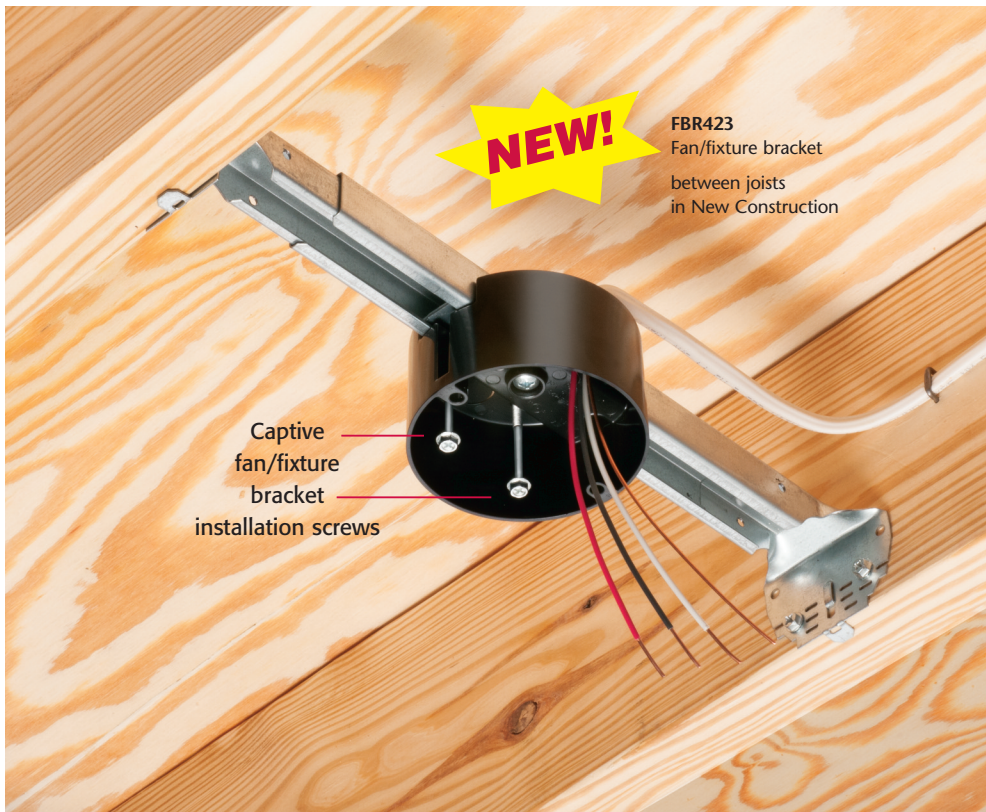

Arlington's low cost, economical steel fan/fixture bracket with plastic box delivers super-secure, versatile on-center mounting.

Its steel bracket is fully adjustable to fit between joists spaced 16" to 24".

The box is set for on-center mounting but the 23.0 cubic inch plastic box is positionable anywhere along bracket so you can place the fan or fixture where you want it on the ceiling.

The FBR423 fan/fixture box delivers flush installation on ceilings up to 1-1/4" thick. The bracket ends are pre-set for a 1/2" ceiling. For other ceiling depths, simply bend the bracket ends along the appropriate score line engraved on the product.

Bracket mounts securely to joists.

Loosen center screw to position box on bracket.

**FBR423**

Bracket ends are pre-set for a 1/2" ceiling. For other ceiling depths bend the bracket ends along the appropriate score line.

Its steel bracket is fully adjustable to fit between joists spaced 16" to 24".

The box is set for on-center mounting but the 23.0 cubic inch plastic box is positionable anywhere along bracket so you can place the fan or fixture where you want it on the ceiling.