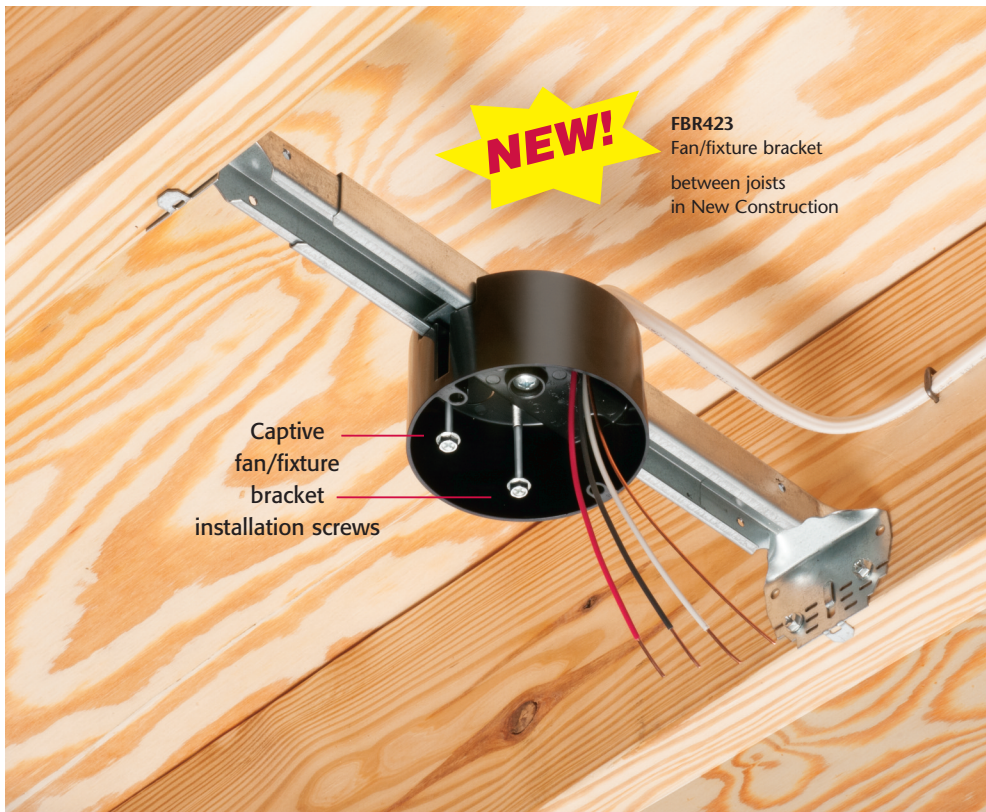

## with Adjustable Steel Bracket and Plastic Box

**NEW!**

**FBR423**  
Fan/fixture bracket  
between joists  
in New Construction

Captive  
fan/fixture  
bracket  
installation screws

Arlington's low cost, economical steel fan/fixture bracket with plastic box delivers super-secure, versatile on-center mounting.

Its steel bracket is fully adjustable to fit between joists spaced 16" to 24".

The box is set for on-center mounting but the 23.0 cubic inch plastic box is positionable anywhere along bracket so you can place the fan or fixture where you want it on the ceiling.

The FBR423 fan/fixture box delivers flush installation on ceilings up to 1-1/4" thick. The bracket ends are pre-set for a 1/2" ceiling. For other ceiling depths, simply bend the bracket ends along the appropriate score line engraved on the product.