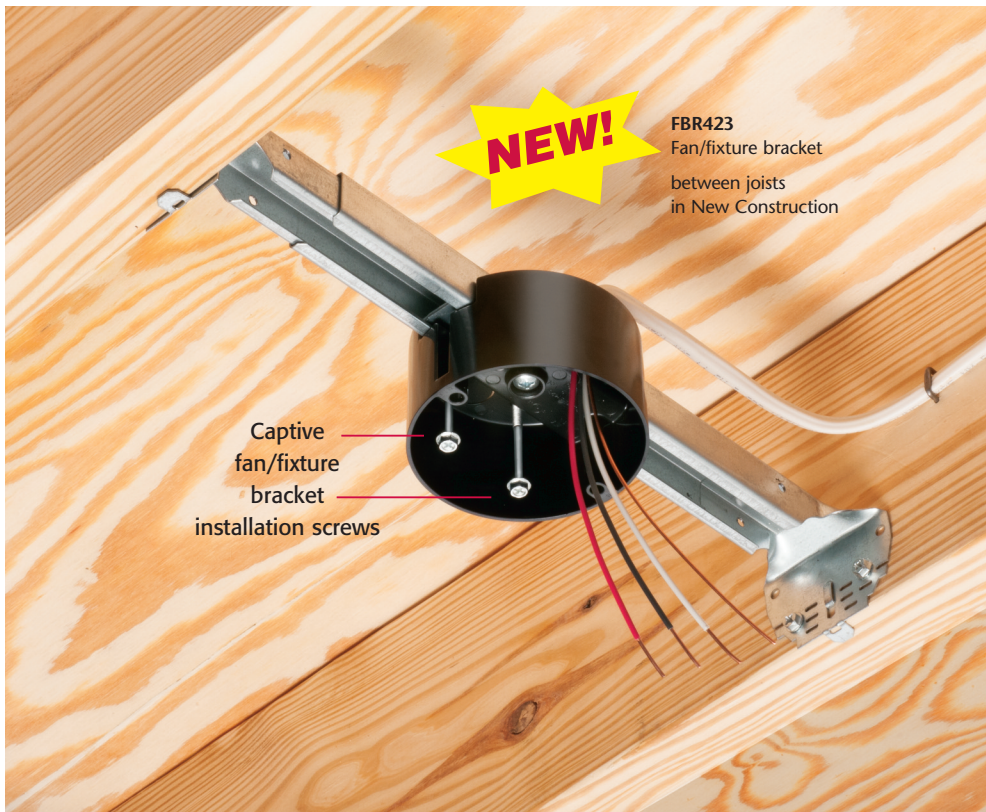

Its steel bracket is fully adjustable to fit between joists spaced 16" to 24".

The box is set for on-center mounting but the 23.0 cubic inch plastic box is positionable anywhere along bracket so you can place the fan or fixture where you want it on the ceiling.

Bracket mounts securely to joists.

Loosen center screw to position box on bracket.

**FBR423**

Bracket ends are pre-set for a 1/2" ceiling. For other ceiling depths bend the bracket ends along the appropriate score line.

## with Adjustable Steel Bracket and Plastic Box

**NEW!**

**FBR423**  
Fan/fixture bracket  
between joists  
in New Construction

Captive  
fan/fixture  
bracket  
installation screws

Arlington's low cost, economical steel fan/fixture bracket with plastic box delivers super-secure, versatile on-center mounting.