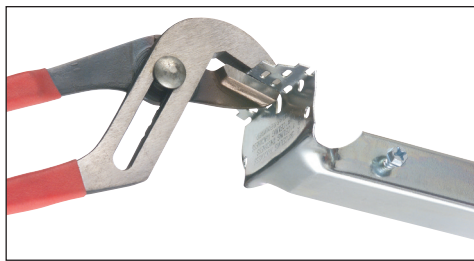

Bracket ends are pre-set for a 1/2" ceiling. For other ceiling depths bend the bracket ends along the appropriate score line.

Catalog Number	UPC/DEI/NAED Mfg. #018997	Description Fan/Fixture Box	Unit Pkg	Std Pkg
FBR423	52310	Adjustable steel bracket, 23.0 cu. in. plastic box	1	10

Arlington

1 Stauffer Industrial Park
Scranton, PA 18517

800/233.4717

Fax 570/562.0646

www.aifittings.com