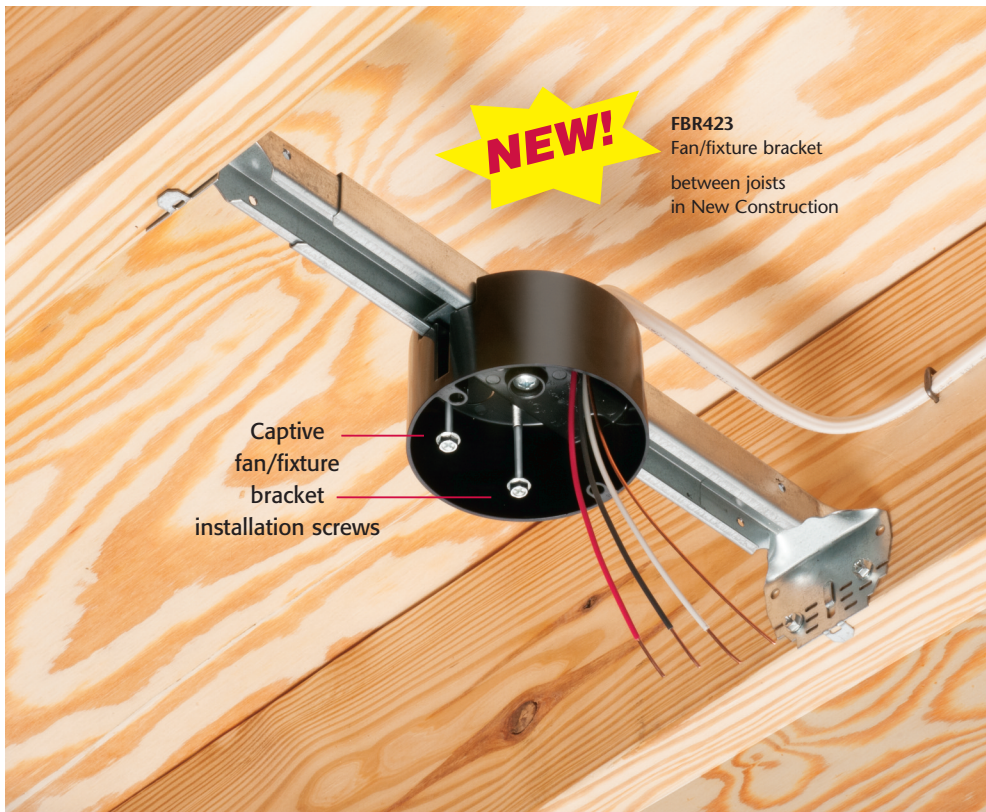

# Low-Cost, Economical Fan/Fixture Box

*with Adjustable Steel Bracket and Plastic Box*

**NEW!**

**FBR423**  
Fan/fixture bracket  
between joists  
in New Construction

Captive  
fan/fixture  
bracket  
installation screws

Arlington's low cost, economical steel fan/fixture bracket with plastic box delivers super-secure, versatile on-center mounting.

Its steel bracket is fully adjustable to fit between joists spaced 16" to 24".

The box is set for on-center mounting but the 23.0 cubic inch plastic box is positionable anywhere along bracket so you can place the fan or fixture where you want it on the ceiling.

The FBR423 fan/fixture box delivers flush installation on ceilings up to 1-1/4" thick. The bracket ends are pre-set for a 1/2" ceiling. For other ceiling depths, simply bend the bracket ends along the appropriate score line engraved on the product.

Its steel bracket is fully adjustable to fit between joists spaced 16" to 24".

The box is set for on-center mounting but the 23.0 cubic inch plastic box is positionable anywhere along bracket so you can place the fan or fixture where you want it on the ceiling.