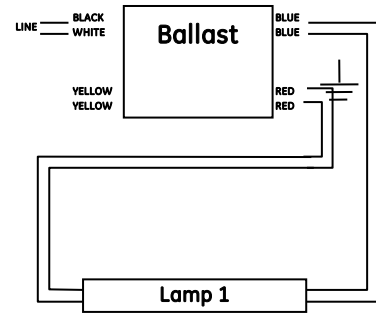

Wiring Diagrams

GE Survivor™ T12/HO Fluorescent All-Weather Sign Ballasts

GE Lighting

Figure 1

Figure 2

Figure 3

Figure 4

Figure 5

Figure 6

Figure 7

Figure 8

Figure 9

GE Survivor™ T12/HO Fluorescent All-Weather Sign Ballasts

For additional product and application information, please consult GE's Website: www.gelighting.com

Wiring Diagrams