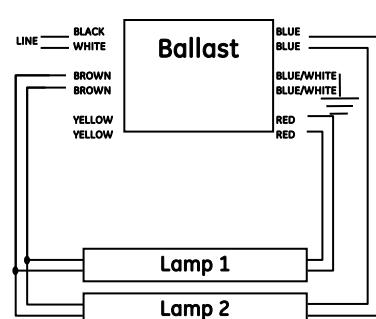

Wiring Diagrams

GE Survivor™ T12/HO Fluorescent All-Weather Sign Ballasts

GE Lighting

GE Survivor™ T12/HO Fluorescent All-Weather Sign Ballasts

For additional product and application information, please consult GE's Website: www.gelighting.com