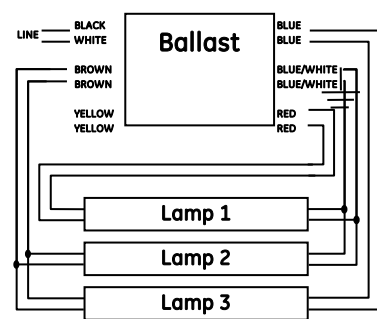

Figure 2

Figure 5