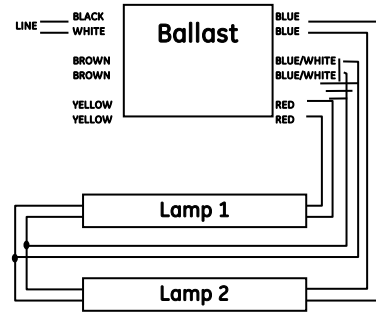

Figure 6

Figure 7

Figure 8

Figure 9

GE Survivor™ T12/HO Fluorescent All-Weather Sign Ballasts

For additional product and application information, please consult GE's Website: www.gelighting.com

Wiring Diagrams

GE Survivor™ T12/HO Fluorescent All-Weather Sign Ballasts

GE Lighting

Figure 1

Figure 2

Figure 3

Figure 4

Figure 5

Figure 6