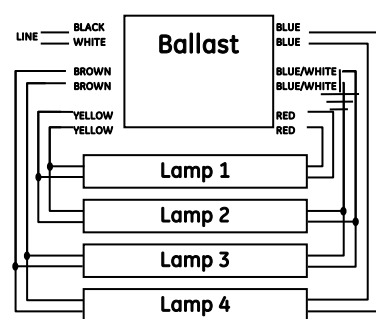

Figure 3

Figure 6