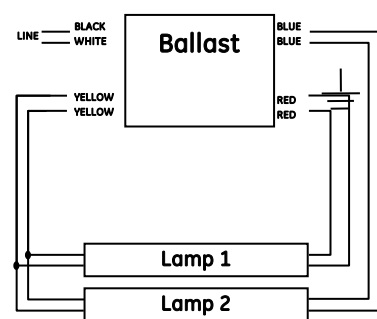

Figure 6

Figure 7

Figure 8

Figure 9

GE Survivor™ T12/HO Fluorescent All-Weather Sign Ballasts

For additional product and application information, please consult GE's Website: www.gelighting.com

Wiring Diagrams

GE Survivor™ T12/HO Fluorescent All-Weather Sign Ballasts

GE Lighting

Figure 1

Figure 2

Figure 3

Figure 4

Figure 5

Figure 6