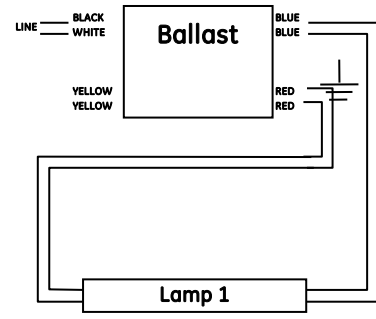

Figure 6

Figure 7

Figure 8

Figure 9

GE Survivor™ T12/HO Fluorescent All-Weather Sign Ballasts

For additional product and application information, please consult GE's Website: www.gelighting.com

Wiring Diagrams

GE Survivor™ T12/HO Fluorescent All-Weather Sign Ballasts

GE Lighting

Figure 1

Figure 2

Figure 3

Figure 4

Figure 5

Figure 6