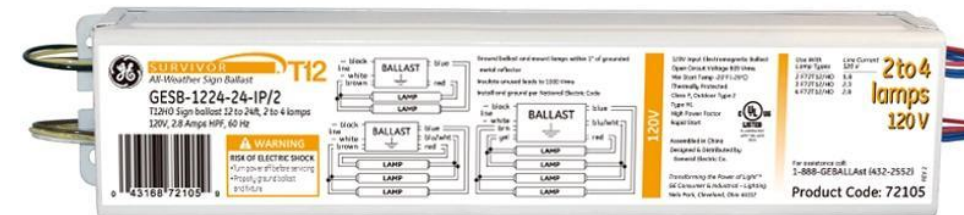

## GE Survivor™ T12/HO Fluorescent All-Weather Sign Ballasts

GE Lighting

Figure 1

Figure 2

Figure 3

Figure 4

Figure 5

Figure 6

Figure 7

Figure 8

Figure 9

## GE Survivor™ T12/HO Fluorescent All-Weather Sign Ballasts

For additional product and application information, please consult GE's Website: [www.gelighting.com](http://www.gelighting.com)