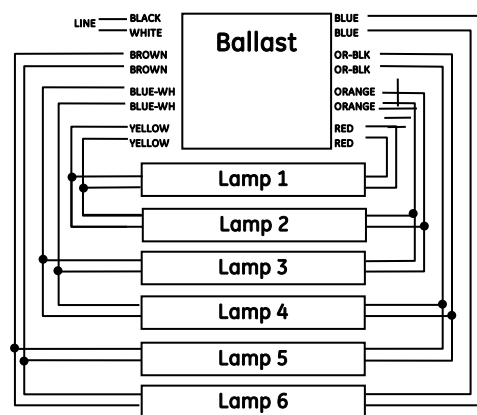

Wiring Diagrams

GE Survivor™ T12/HO Fluorescent All-Weather Sign Ballasts

GE Lighting

Figure 1

Figure 2

Figure 3

Figure 4

Figure 5

Figure 6

Figure 7

Figure 8

Figure 9

GE Survivor™ T12/HO Fluorescent All-Weather Sign Ballasts

For additional product and application information, please consult GE's Website: www.gelighting.com

Wiring Diagrams

GE Survivor™ T12/HO Fluorescent All-Weather Sign Ballasts

GE Lighting

Figure 1

Figure 2

Figure 3

Figure 4

Figure 5

Figure 6

Figure 7

Figure 8

Figure 9

GE Survivor™ T12/HO Fluorescent All-Weather Sign Ballasts

For additional product and application information, please consult GE's Website: www.gelighting.com