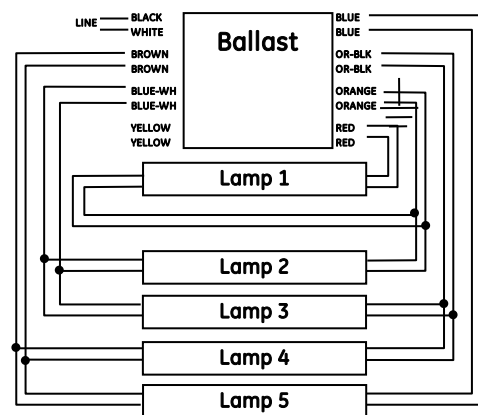

## GE Survivor™ T12/HO Fluorescent All-Weather Sign Ballasts

GE Lighting

Figure 1

Figure 2

Figure 3

Figure 4

Figure 5

Figure 6

Figure 7

Figure 8

Figure 9