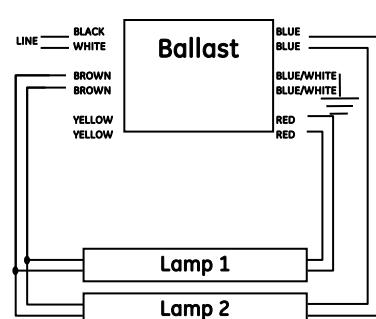

Figure 6

Figure 7

Figure 8

Figure 9

GE Survivor™ T12/HO Fluorescent All-Weather Sign Ballasts

For additional product and application information, please consult GE's Website: www.gelighting.com

Wiring Diagrams

GE Survivor™ T12/HO Fluorescent All-Weather Sign Ballasts

GE Lighting

Figure 1

Figure 2

Figure 3

Figure 4

Figure 5

Figure 6