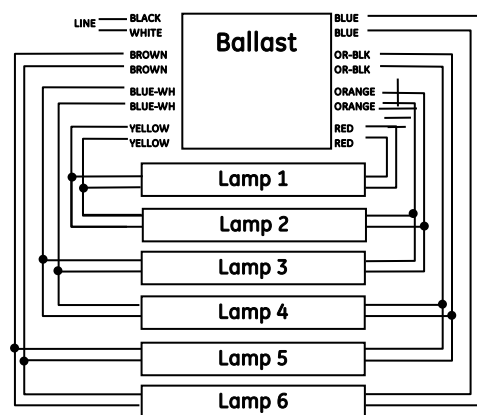

## GE Survivor™ T12/HO Fluorescent All-Weather Sign Ballasts

GE Lighting

Figure 1

Figure 2

Figure 3

Figure 4

Figure 5

Figure 6

Figure 7

Figure 8

Figure 9