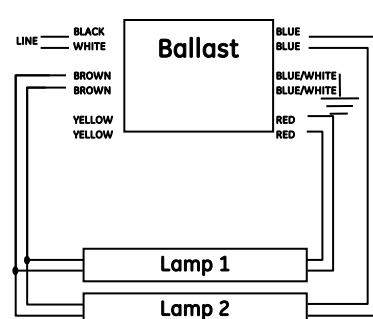

Wiring Diagrams

GE Survivor™ T12/HO Fluorescent All-Weather Sign Ballasts

GE Lighting

GE Survivor™ T12/HO Fluorescent All-Weather Sign Ballasts

For additional product and application information, please consult GE's Website: www.gelighting.com