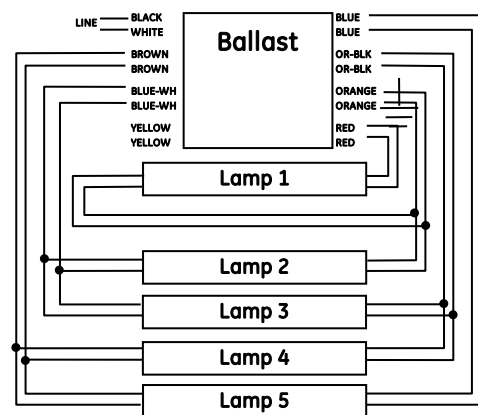

Wiring Diagrams

GE Survivor™ T12/HO Fluorescent All-Weather Sign Ballasts

GE Lighting

Figure 8

GE Survivor™ T12/HO Fluorescent All-Weather Sign Ballasts

For additional product and application information, please consult GE's Website: www.gelighting.com