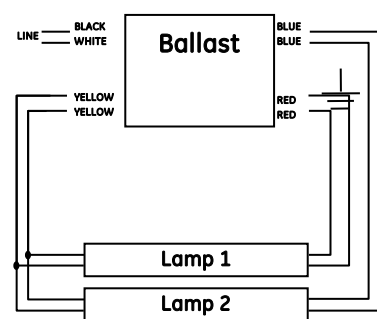

Wiring Diagrams

GE Survivor™ T12/HO Fluorescent All-Weather Sign Ballasts

GE Lighting

Figure 1

Figure 2

Figure 3

Figure 4

Figure 5

Figure 6

Figure 7

Figure 8

Figure 9

GE Survivor™ T12/HO Fluorescent All-Weather Sign Ballasts

For additional product and application information, please consult GE's Website: www.gelighting.com

Wiring Diagrams