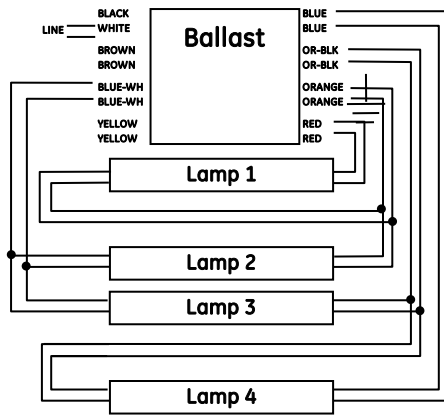

Wiring Diagrams

GE Survivor™ T12/HO Fluorescent All-Weather Sign Ballasts

GE Lighting

Figure 1

Figure 2

Figure 3

Figure 4

Figure 5

Figure 6

Figure 7

Figure 8

Figure 9

GE Survivor™ T12/HO Fluorescent All-Weather Sign Ballasts

For additional product and application information, please consult GE's Website: www.gelighting.com

Wiring Diagrams

GE Survivor™ T12/HO Fluorescent All-Weather Sign Ballasts

GE Lighting

Figure 1

Figure 2

Figure 3

Figure 4

Figure 5

Figure 6