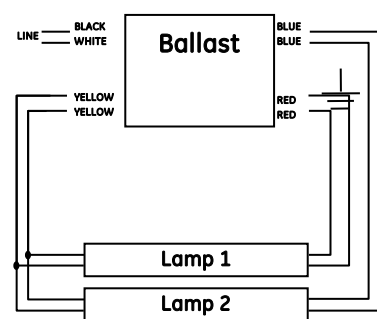

Wiring Diagrams

GE Survivor™ T12/HO Fluorescent All-Weather Sign Ballasts

GE Lighting

GE Survivor™ T12/HO Fluorescent All-Weather Sign Ballasts

For additional product and application information, please consult GE's Website: www.gelighting.com