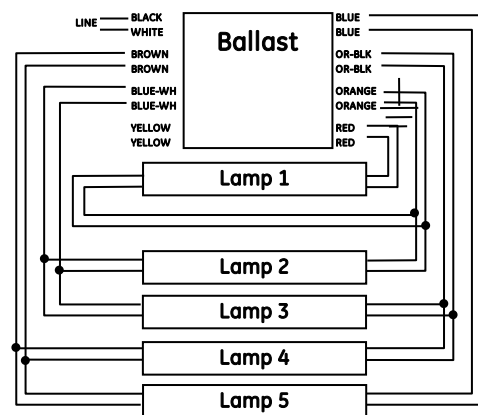

Wiring Diagrams

GE Survivor™ T12/HO Fluorescent All-Weather Sign Ballasts

GE Lighting

Figure 1

Figure 2

Figure 3

Figure 4

Figure 5

Figure 6

Figure 7

Figure 8

Figure 9

GE Survivor™ T12/HO Fluorescent All-Weather Sign Ballasts

For additional product and application information, please consult GE's Website: www.gelighting.com

Wiring Diagrams

GE Survivor™ T12/HO Fluorescent All-Weather Sign Ballasts

GE Lighting

Figure 1

Figure 2

Figure 3

Figure 4

Figure 5

Figure 6