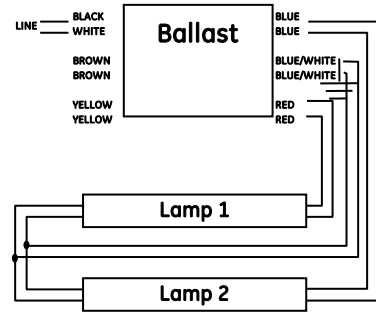

Wiring Diagrams

GE Survivor™ T12/HO Fluorescent All-Weather Sign Ballasts

GE Lighting

Figure 1

Figure 2

Figure 3

Figure 4

Figure 5

Figure 6

Figure 7

Figure 8

Figure 9

GE Survivor™ T12/HO Fluorescent All-Weather Sign Ballasts

For additional product and application information, please consult GE's Website: www.gelighting.com

Wiring Diagrams