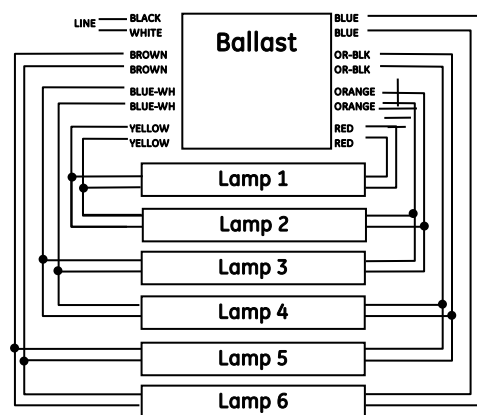

Wiring Diagrams

GE Survivor™ T12/HO Fluorescent All-Weather Sign Ballasts

GE Lighting

Figure 1

Figure 2

Figure 3

Figure 4

Figure 5

Figure 6

Figure 7

Figure 8

Figure 9

GE Survivor™ T12/HO Fluorescent All-Weather Sign Ballasts

For additional product and application information, please consult GE's Website: www.gelighting.com

Wiring Diagrams

GE Survivor™ T12/HO Fluorescent All-Weather Sign Ballasts

GE Lighting

Figure 1

Figure 2

Figure 3

Figure 4

Figure 5

Figure 6