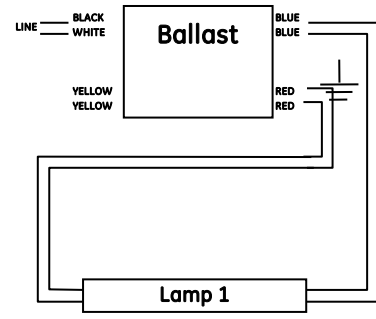

Wiring Diagrams

GE Survivor™ T12/HO Fluorescent All-Weather Sign Ballasts

GE Lighting