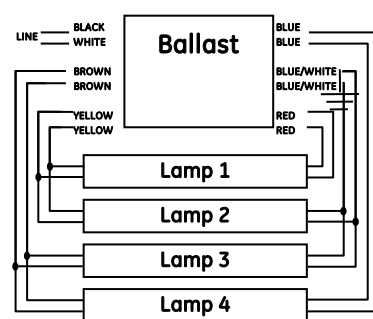

## GE Survivor™ T12/HO Fluorescent All-Weather Sign Ballasts

GE Lighting

Figure 1

Figure 2

Figure 3

Figure 4

Figure 5

Figure 6

Figure 7

Figure 8

Figure 9