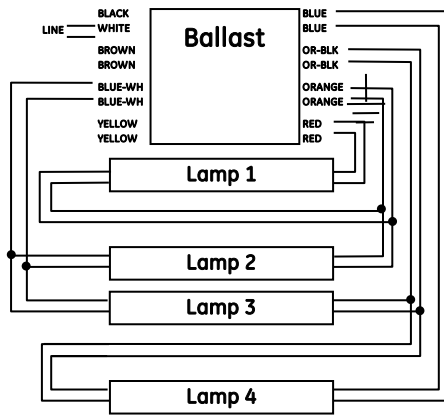

Figure 6

Figure 7

Figure 8

Figure 9

GE Survivor™ T12/HO Fluorescent All-Weather Sign Ballasts

For additional product and application information, please consult GE's Website: www.gelighting.com

Wiring Diagrams

GE Survivor™ T12/HO Fluorescent All-Weather Sign Ballasts

GE Lighting

Figure 1

Figure 2

Figure 3

Figure 4

Figure 5

Figure 6