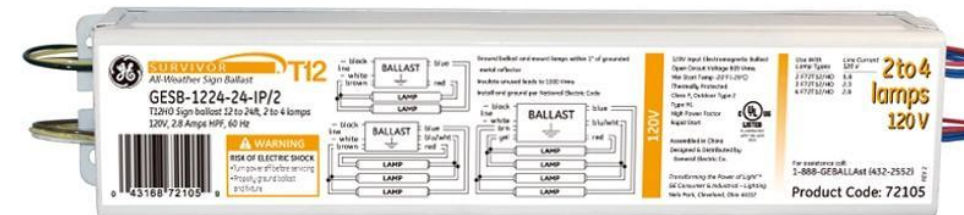

Wiring Diagrams

GE Survivor™ T12/HO Fluorescent All-Weather Sign Ballasts

GE Lighting

GE Survivor™ T12/HO Fluorescent All-Weather Sign Ballasts

For additional product and application information, please consult GE's Website: www.gelighting.com