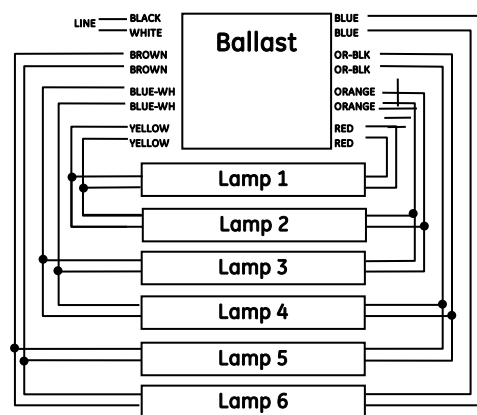

Wiring Diagrams

GE Survivor™ T12/HO Fluorescent All-Weather Sign Ballasts

GE Lighting

Figure 9

GE Survivor™ T12/HO Fluorescent All-Weather Sign Ballasts

For additional product and application information, please consult GE's Website: www.gelighting.com