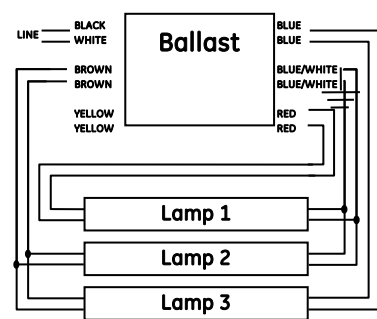

Figure 6

Figure 7

Figure 8

Figure 9

GE Survivor™ T12/HO Fluorescent All-Weather Sign Ballasts

For additional product and application information, please consult GE's Website: www.gelighting.com

Wiring Diagrams

GE Survivor™ T12/HO Fluorescent All-Weather Sign Ballasts

GE Lighting

Figure 1

Figure 2

Figure 3

Figure 4

Figure 5

Figure 6