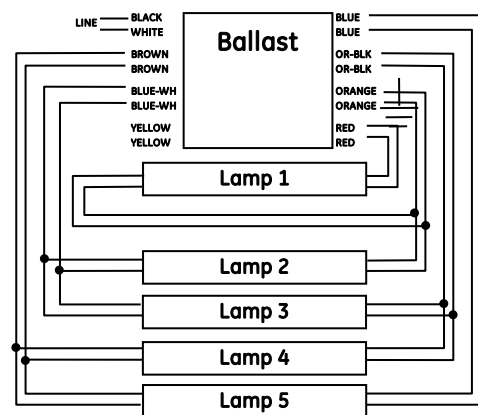

Wiring Diagrams

GE Survivor™ T12/HO Fluorescent All-Weather Sign Ballasts

GE Lighting

Figure 1

Figure 2

Figure 3

Figure 4

Figure 5

Figure 6

Figure 7

Figure 8

Figure 9

GE Survivor™ T12/HO Fluorescent All-Weather Sign Ballasts

For additional product and application information, please consult GE's Website: www.gelighting.com

Wiring Diagrams

GE Survivor™ T12/HO Fluorescent All-Weather Sign Ballasts

GE Lighting

Figure 1

Figure 2

Figure 3

Figure 4

Figure 5

Figure 6

Figure 7

Figure 8

Figure 9

GE Survivor™ T12/HO Fluorescent All-Weather Sign Ballasts

For additional product and application information, please consult GE's Website: www.gelighting.com