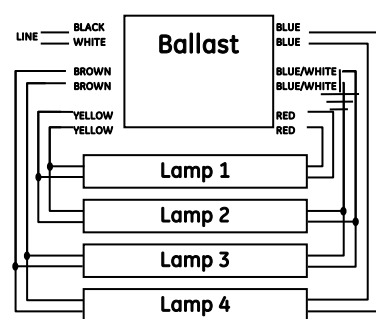

Figure 6

Figure 7

Figure 8

Figure 9

GE Survivor™ T12/HO Fluorescent All-Weather Sign Ballasts

For additional product and application information, please consult GE's Website: www.gelighting.com

Wiring Diagrams

GE Survivor™ T12/HO Fluorescent All-Weather Sign Ballasts

GE Lighting

Figure 1

Figure 2

Figure 3

Figure 4

Figure 5

Figure 6