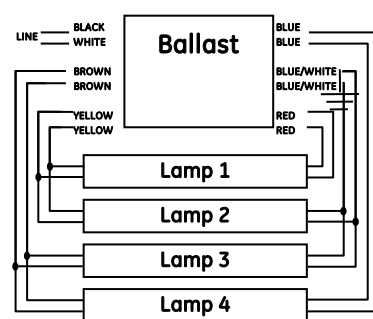

Wiring Diagrams

GE Survivor™ T12/HO Fluorescent All-Weather Sign Ballasts

GE Lighting

Figure 1

Figure 2

Figure 3

Figure 4

Figure 5

Figure 6

Figure 7

Figure 8

Figure 9

GE Survivor™ T12/HO Fluorescent All-Weather Sign Ballasts

For additional product and application information, please consult GE's Website: www.gelighting.com

Wiring Diagrams