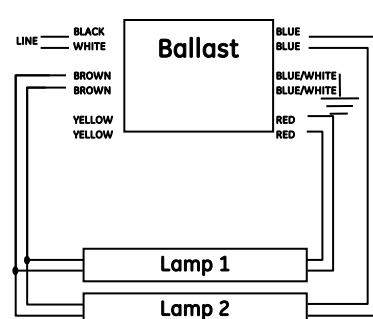

Wiring Diagrams

GE Survivor™ T12/HO Fluorescent All-Weather Sign Ballasts

GE Lighting

Figure 1

Figure 2

Figure 3

Figure 4

Figure 5

Figure 6

Figure 7

Figure 8

Figure 9

GE Survivor™ T12/HO Fluorescent All-Weather Sign Ballasts

For additional product and application information, please consult GE's Website: www.gelighting.com

Wiring Diagrams