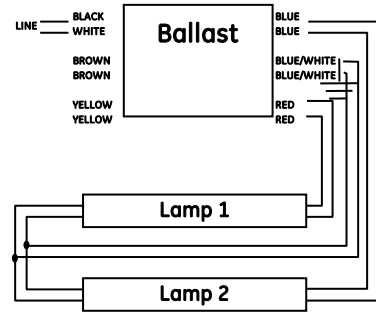

# Wiring Diagrams

## GE Survivor™ T12/HO Fluorescent All-Weather Sign Ballasts

GE Lighting

Figure 1

Figure 2

Figure 3

Figure 4

Figure 5

Figure 6

Figure 7

Figure 8

Figure 9