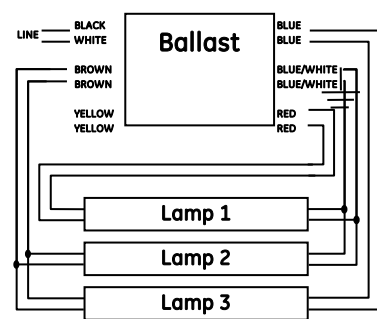

Wiring Diagrams

GE Survivor™ T12/HO Fluorescent All-Weather Sign Ballasts

GE Lighting

Figure 1

Figure 2

Figure 3

Figure 4

Figure 5

Figure 6

Figure 7

Figure 8

Figure 9

GE Survivor™ T12/HO Fluorescent All-Weather Sign Ballasts

For additional product and application information, please consult GE's Website: www.gelighting.com

Wiring Diagrams