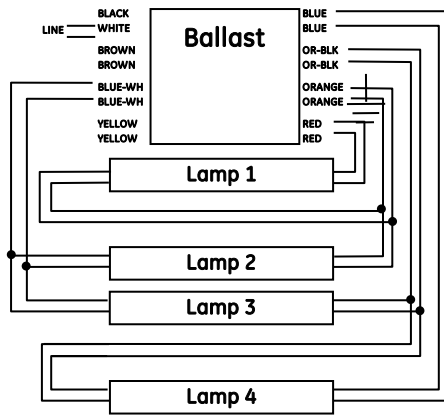

# Wiring Diagrams

## GE Survivor™ T12/HO Fluorescent All-Weather Sign Ballasts

GE Lighting

Figure 1

Figure 2

Figure 3

Figure 4

Figure 5

Figure 6

Figure 7

Figure 8

Figure 9