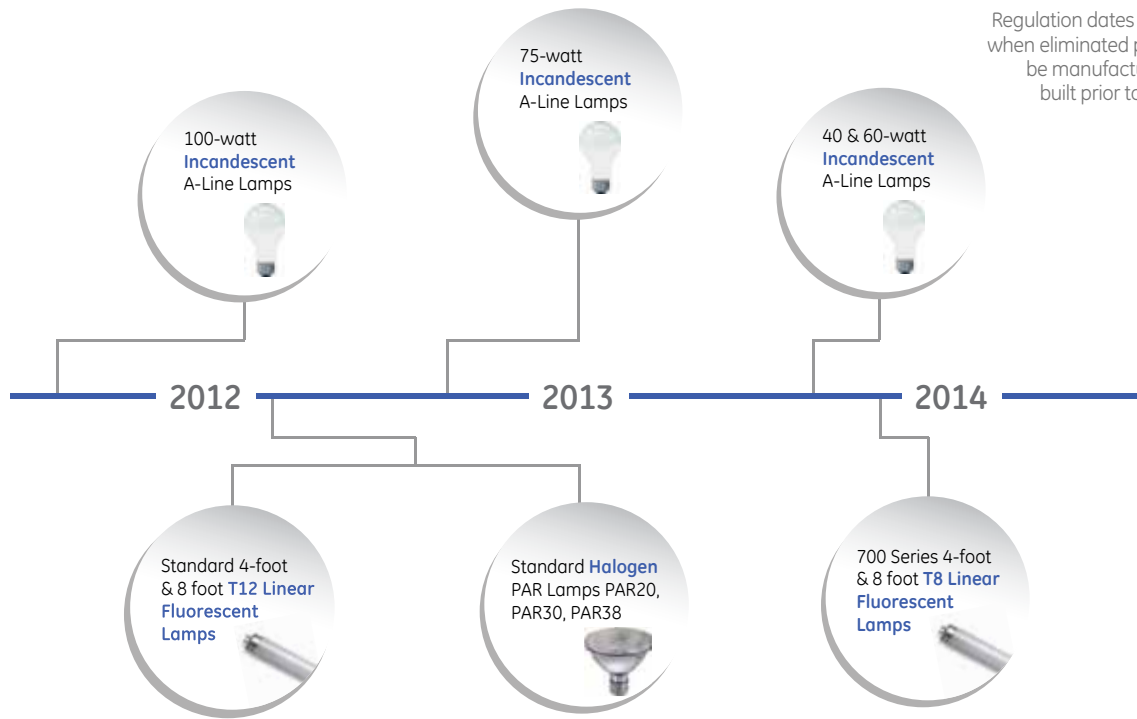

Regulation dates noted above determine when eliminated products may no longer be manufactured; existing inventory built prior to the effective date may be sold until exhausted.

Option 3
Good Energy Savings

Option 4
Better Energy Savings

Option 5
Best Energy Savings

Product Code	Description	Product Code	Description	Product Code	Description
28W		25W		LED Solution	
72863	F28T8/XL/SPX30/ECO	72128	F32T8/25W/SPX30/ECO		
72864	F28T8/XL/SPX35/ECO	72129	F32T8/25W/SPX35/ECO	94381	LED21T8/4/835 (Note: UL Type C Requires a Driver)
72866	F28T8/XL/SPX41/ECO	72130	F32T8/25W/SPX41/ECO	94382	LED21T8/4/840 (Note: UL Type C Requires a Driver)
72867	F28T8/XL/SPX50/ECO	72131	F32T8/25W/SPX50/ECO	94383	LED21T8/4/850 (Note: UL Type C Requires a Driver)
66346	F28T8/XL/SPX65ECO				
72863	F28T8/XL/SPX30/ECO	72128	F32T8/25W/SPX30/ECO		
72864	F28T8/XL/SPX35/ECO	72129	F32T8/25W/SPX35/ECO	94381	LED21T8/4/835 (Note: UL Type C Requires a Driver)
72866	F28T8/XL/SPX41/ECO	72130	F32T8/25W/SPX41/ECO	94382	LED21T8/4/840 (Note: UL Type C Requires a Driver)
72863	F28T8/XL/SPX30/ECO	72128	F32T8/25W/SPX30/ECO		
72864	F28T8/XL/SPX35/ECO	72129	F32T8/25W/SPX35/ECO	94381	LED21T8/4/835 (Note: UL Type C Requires a Driver)
72866	F28T8/XL/SPX41/ECO	72130	F32T8/25W/SPX41/ECO	94382	LED21T8/4/840 (Note: UL Type C Requires a Driver)
72867	F28T8/XL/SPX50/ECO	72131	F32T8/25W/SPX50/ECO	94383	LED21T8/4/850 (Note: UL Type C Requires a Driver)
54W		49W			
47072	F96T8/XL/SP30WMP	79401	F96T8/49W/SPX30		
47076	F96T8/XL/SP35WMP	79402	F96T8/49W/SPX35		
47103	F96T8/XL/SP41WMP	79403	F96T8/49W/SPX41		
47072	F96T8/XL/SP30WMP	79401	F96T8/49W/SPX30		
47076	F96T8/XL/SP35WMP	79402	F96T8/49W/SPX35		
47103	F96T8/XL/SP41WMP	79403	F96T8/49W/SPX41		
28W					
67394	F28T8/SPX30/U6EC				
67395	F28T8/SPX35/U6EC				Lumination™ Recessed Troffer 2x2 (Fixture Replacement)
67396	F28T8/SPX41/U6EC				Lumination™ Recessed Troffer 2x2 (Fixture Replacement)

Longer life and additional energy savings options are available. Ask your GE Sales Representative or visit gelighting.com today.