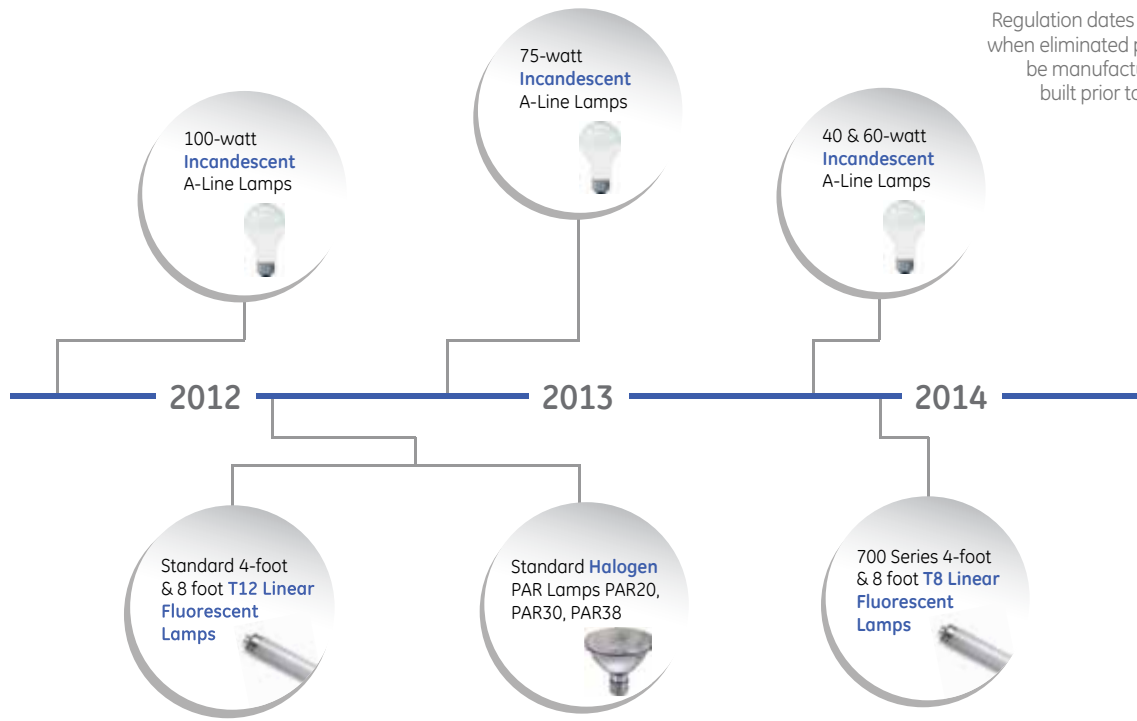

Regulation dates noted above determine when eliminated products may no longer be manufactured; existing inventory built prior to the effective date may be sold until exhausted.

Option 3
Good Energy Savings

Option 4
Better Energy Savings

Option 5
Best Energy Savings

Product Code	Description	Product Code	Description	Product Code	Description
28W		25W		LED Solution	
72863	F28T8/XL/SPX30/ECO	72128	F32T8/25W/SPX30/ECO		
72864	F28T8/XL/SPX35/ECO	72129	F32T8/25W/SPX35/ECO	94381	LED21T8/4/835 (Note: UL Type C Requires a Driver)
72866	F28T8/XL/SPX41/ECO	72130	F32T8/25W/SPX41/ECO	94382	LED21T8/4/840 (Note: UL Type C Requires a Driver)
72867	F28T8/XL/SPX50/ECO	72131	F32T8/25W/SPX50/ECO	94383	LED21T8/4/850 (Note: UL Type C Requires a Driver)
66346	F28T8/XL/SPX65ECO				
72863	F28T8/XL/SPX30/ECO	72128	F32T8/25W/SPX30/ECO		
72864	F28T8/XL/SPX35/ECO	72129	F32T8/25W/SPX35/ECO	94381	LED21T8/4/835 (Note: UL Type C Requires a Driver)
72866	F28T8/XL/SPX41/ECO	72130	F32T8/25W/SPX41/ECO	94382	LED21T8/4/840 (Note: UL Type C Requires a Driver)
72863	F28T8/XL/SPX30/ECO	72128	F32T8/25W/SPX30/ECO		
72864	F28T8/XL/SPX35/ECO	72129	F32T8/25W/SPX35/ECO	94381	LED21T8/4/835 (Note: UL Type C Requires a Driver)
72866	F28T8/XL/SPX41/ECO	72130	F32T8/25W/SPX41/ECO	94382	LED21T8/4/840 (Note: UL Type C Requires a Driver)
72867	F28T8/XL/SPX50/ECO	72131	F32T8/25W/SPX50/ECO	94383	LED21T8/4/850 (Note: UL Type C Requires a Driver)
54W		49W			
47072	F96T8/XL/SP30WMP	79401	F96T8/49W/SPX30		
47076	F96T8/XL/SP35WMP	79402	F96T8/49W/SPX35		
47103	F96T8/XL/SP41WMP	79403	F96T8/49W/SPX41		
47072	F96T8/XL/SP30WMP	79401	F96T8/49W/SPX30		
47076	F96T8/XL/SP35WMP	79402	F96T8/49W/SPX35		
47103	F96T8/XL/SP41WMP	79403	F96T8/49W/SPX41		
28W					
67394	F28T8/SPX30/U6EC				
67395	F28T8/SPX35/U6EC				Lumination™ Recessed Troffer 2x2 (Fixture Replacement)
67396	F28T8/SPX41/U6EC				Lumination™ Recessed Troffer 2x2 (Fixture Replacement)

Longer life and additional energy savings options are available. Ask your GE Sales Representative or visit gelighting.com today.