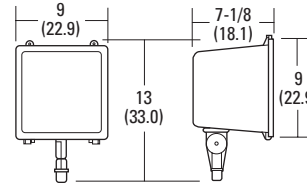

F150M Small

F250-400 Medium

All dimensions are inches (centimeters).

ORDERING INFORMATION

Catalog Number	UPC	Description	Wattage	Lamp Source	Voltage	NEMA Distribution	Lamp Included	Approx. Weight (lbs)	Pallet Qty	Standard Carton Qty
F50SL 120 M6	745973505496	Micro floodlight	50	HPS	120	--	Y	7	144	6
F70SL 120 M6	745973505441	Micro floodlight	70	HPS	120	--	Y	7	180	6
F100SL 120 M6	745973505502	Micro floodlight	100	HPS	120	--	Y	7	144	6
F150SL 120 M6	745973505380	Micro floodlight	150	HPS	120	6x6	Y	7	180	6
F70ML 120 M6	745973505489	Micro floodlight	70	MH	120	--	Y	7	144	6
F100ML 120 M6	745973817872	Micro floodlight	100	MH	120	--	Y	7	144	6
F150ML M4	745975146208	Small floodlight	150	MH	120/208/240/277	7x7	Y	14	64	4
F150MSL M4	745975146444	Small floodlight (spot)	150	MH	120/208/240/277	5x4	Y	14	64	4
F250ML SCWA	745975145126	Medium floodlight	250 ²	MH	120/208/240/277	7x6	Y	29	20	1
F400ML SCWA	745975145195	Medium floodlight	400 ²	MH	120/208/240/277	7x6	Y	29	20	1