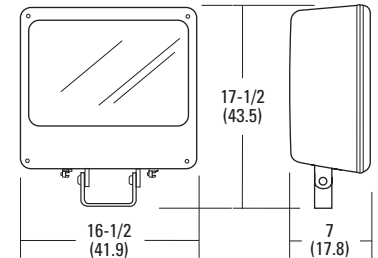

F150M Small

F250-400 Medium

All dimensions are inches (centimeters).

ORDERING INFORMATION

Catalog Number	UPC	Description	Wattage	Lamp Source	Voltage	NEMA Distribution	Lamp Included	Approx. Weight (lbs)	Pallet Qty	Standard Carton Qty
F50SL 120 M6	745973505496	Micro floodlight	50	HPS	120	--	Y	7	144	6
F70SL 120 M6	745973505441	Micro floodlight	70	HPS	120	--	Y	7	180	6
F100SL 120 M6	745973505502	Micro floodlight	100	HPS	120	--	Y	7	144	6
F150SL 120 M6	745973505380	Micro floodlight	150	HPS	120	6x6	Y	7	180	6
F70ML 120 M6	745973505489	Micro floodlight	70	MH	120	--	Y	7	144	6
F100ML 120 M6	745973817872	Micro floodlight	100	MH	120	--	Y	7	144	6
F150ML M4	745975146208	Small floodlight	150	MH	120/208/240/277	7x7	Y	14	64	4
F150MSL M4	745975146444	Small floodlight (spot)	150	MH	120/208/240/277	5x4	Y	14	64	4
F250ML SCWA	745975145126	Medium floodlight	250 ²	MH	120/208/240/277	7x6	Y	29	20	1
F400ML SCWA	745975145195	Medium floodlight	400 ²	MH	120/208/240/277	7x6	Y	29	20	1