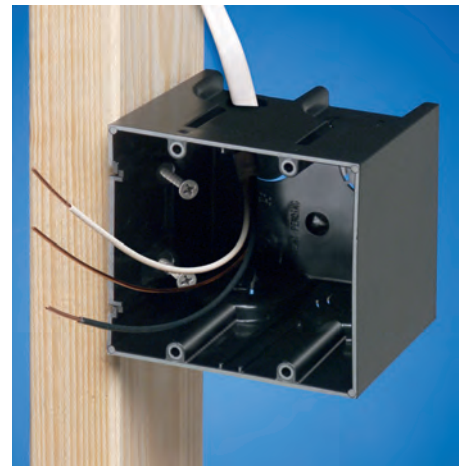

Angled screws inside the ONE-BOX affix it firmly to the stud. It has no wings so there's no wobble.

NEW WORK

ONE-BOX set too far forward or back? No problem. Back the screws out and adjust it.

OLD WORK

ONE-BOX provides a secure installation. It mounts directly to the stud, not just the drywall.

- Extra-large cubic inch capacity
- cULus Listed
- Single gang (horizontal and vertical) and multiple gang styles
- For power and low voltage applications with the F102D voltage separator installed
- Installed NM cable connector

Arlington
1 Stauffer Industrial Park
Scranton, PA 18517
800/233.4717
Fax 570/562.0646
www.aifittings.com

ONE-BOX™ Non-Metallic Outlet Boxes

Secure Installation • Mounts Directly to a Wood or Steel Stud

1 Attach ONE-BOX to wood or steel stud with captive installation screws. If the box is too far forward or back, simply back the screws out and reposition it.

2 Pull wire through the connector. (ships with installed NM cable connector)

1 For old work, position ONE-BOX adjacent to stud. Use box as the template to cut hole.

2 Pull wire. Insert ONE-BOX.

3 Mount ONE-BOX directly to stud with shipped in place screws.