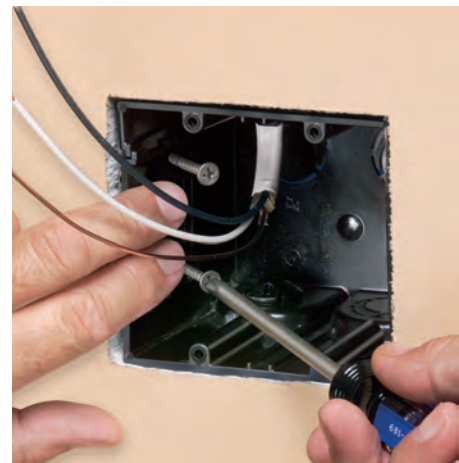

Angled screws inside the ONE-BOX affix it firmly to the stud. It has no wings so there's no wobble.

NEW WORK

ONE-BOX set too far forward or back? No problem. Back the screws out and adjust it.

OLD WORK

ONE-BOX provides a secure installation. It mounts directly to the stud, not just the drywall.

Arlington
1 Stauffer Industrial Park
Scranton, PA 18517
800/233.4717
Fax 570/562.0646
www.aifittings.com

ONE-BOX™ Non-Metallic Outlet Boxes

Secure Installation • Mounts Directly to a Wood or Steel Stud

1 Attach ONE-BOX to wood or steel stud with captive installation screws. If the box is too far forward or back, simply back the screws out and reposition it.

2 Pull wire through the connector. (ships with installed NM cable connector)

1 For old work, position ONE-BOX adjacent to stud. Use box as the template to cut hole.

2 Pull wire. Insert ONE-BOX.

3 Mount ONE-BOX directly to stud with shipped in place screws.