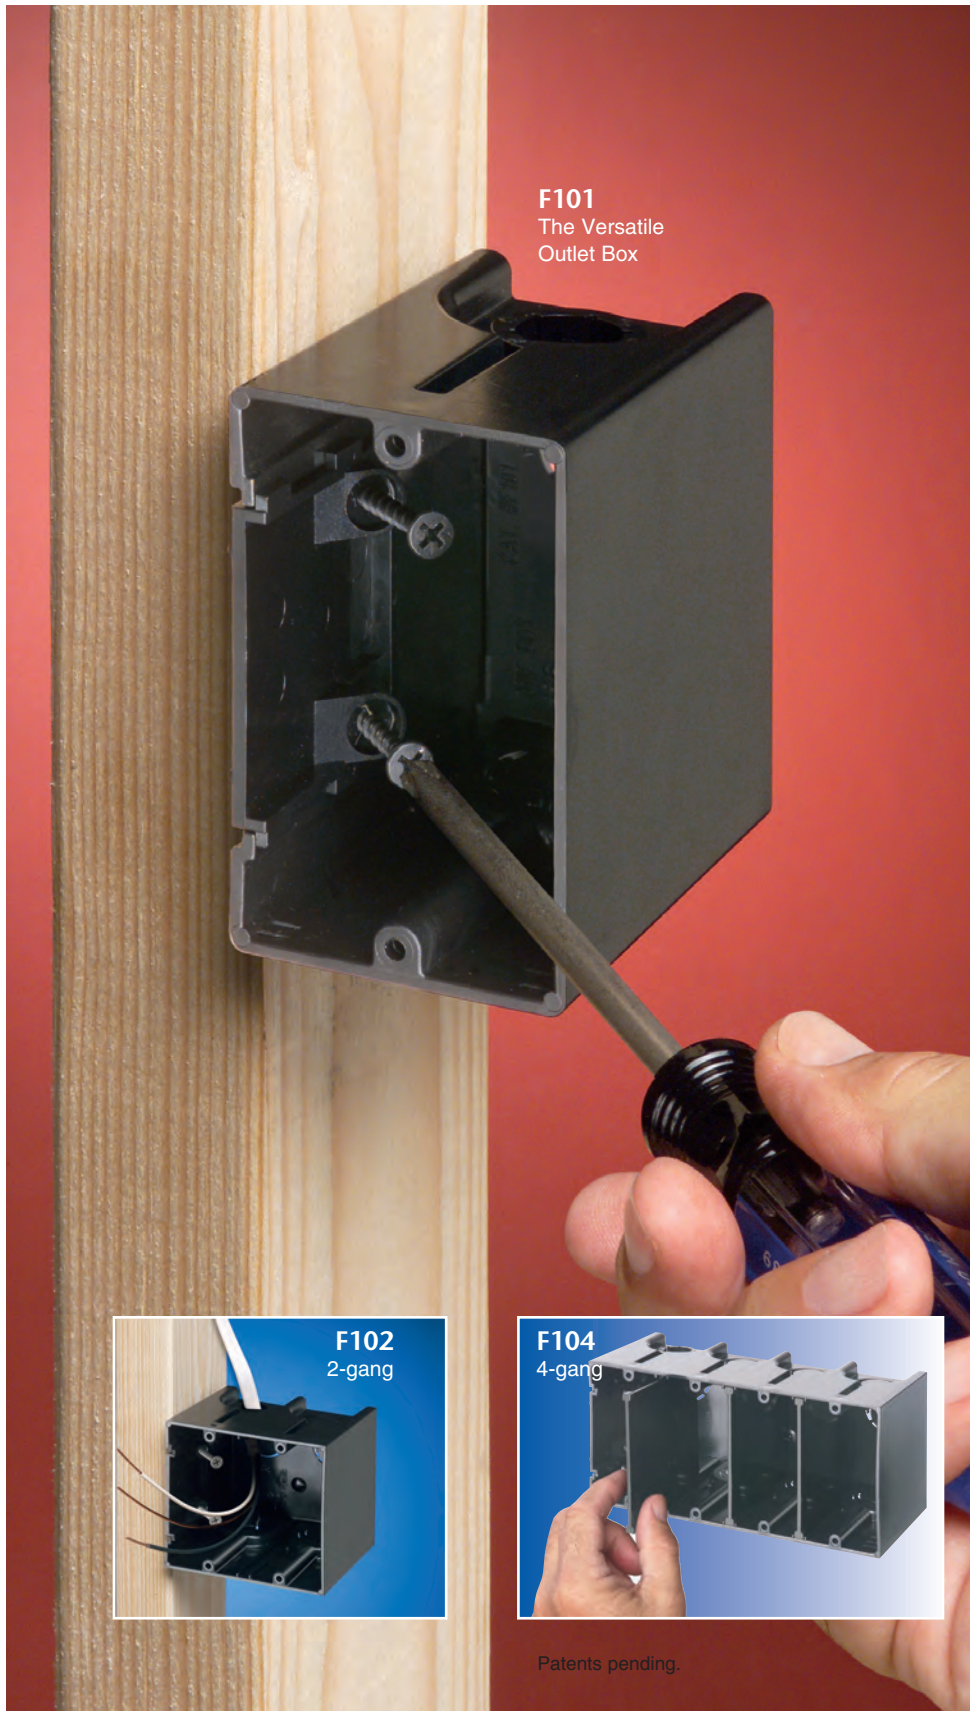

ONE-BOX™ Non-Metallic Outlet Boxes

NEW SIZES
Available

The Versatile Outlet Box for New or Old Work

F101
The Versatile
Outlet Box