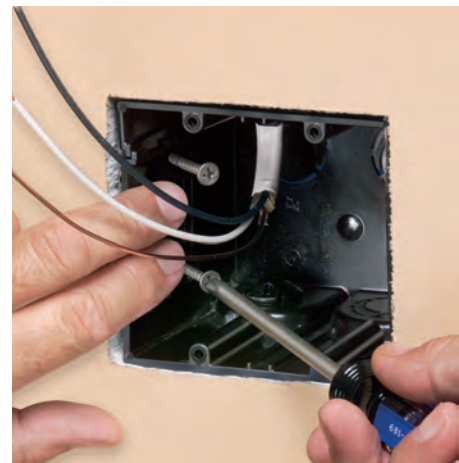

3 Mount ONE-BOX directly to stud with shipped in place screws.

Catalog Number	UPC/DEI/NAED Mfg. #018997	Description Non-Metallic Outlet Box	Cubic Inch Capacity	Unit Pkg	Std Pkg
F101	43626	Single gang Vertical	22.0	50	50
F102	43640	2-gang	42.1	25	25
F103	43641	3-gang	61.2	20	20
F104	43642	4-gang	80.5	20	20
F102D	43544	Separator		25	25
F101H	43641	Single gang Horizontal	22.0	20	20