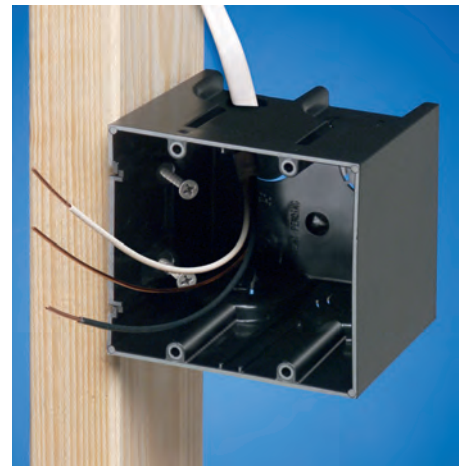

It mounts directly to a wood or steel stud for a super secure installation.

Angled screws inside the ONE-BOX affix it firmly to the stud. It has no wings so there's no wobble.

#### OLD WORK

ONE-BOX provides a secure installation. It mounts directly to the stud, not just the drywall.

- Extra-large cubic inch capacity
- cULus Listed
- Single gang (horizontal and vertical) and multiple gang styles
- For power and low voltage applications with the F102D voltage separator installed
- Installed NM cable connector

# ONE-BOX™ Non-Metallic Outlet Boxes

*Secure Installation • Mounts Directly to a Wood or Steel Stud*

**1** Attach ONE-BOX to wood or steel stud with captive installation screws. If the box is too far forward or back, simply back the screws out and reposition it.

**2** Pull wire through the connector. (ships with installed NM cable connector)

**1** For old work, position ONE-BOX adjacent to stud. Use box as the template to cut hole.

**2** Pull wire. Insert ONE-BOX.