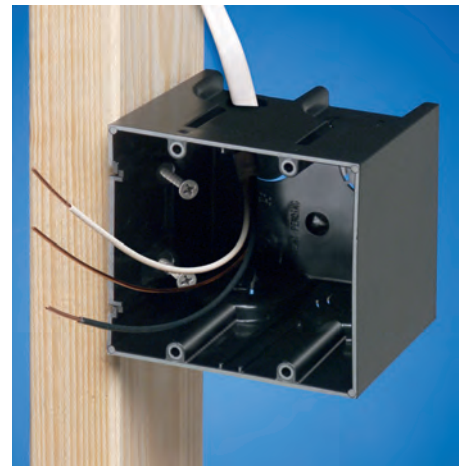

1 Attach ONE-BOX to wood or steel stud with captive installation screws. If the box is too far forward or back, simply back the screws out and reposition it.

2 Pull wire through the connector. (ships with installed NM cable connector)