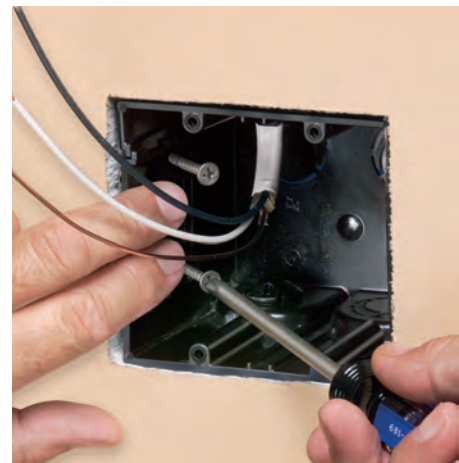

# ONE-BOX™ Non-Metallic Outlet Boxes

*Secure Installation • Mounts Directly to a Wood or Steel Stud*

**1** Attach ONE-BOX to wood or steel stud with captive installation screws. If the box is too far forward or back, simply back the screws out and reposition it.

**2** Pull wire through the connector. (ships with installed NM cable connector)

**1** For old work, position ONE-BOX adjacent to stud. Use box as the template to cut hole.

**2** Pull wire. Insert ONE-BOX.