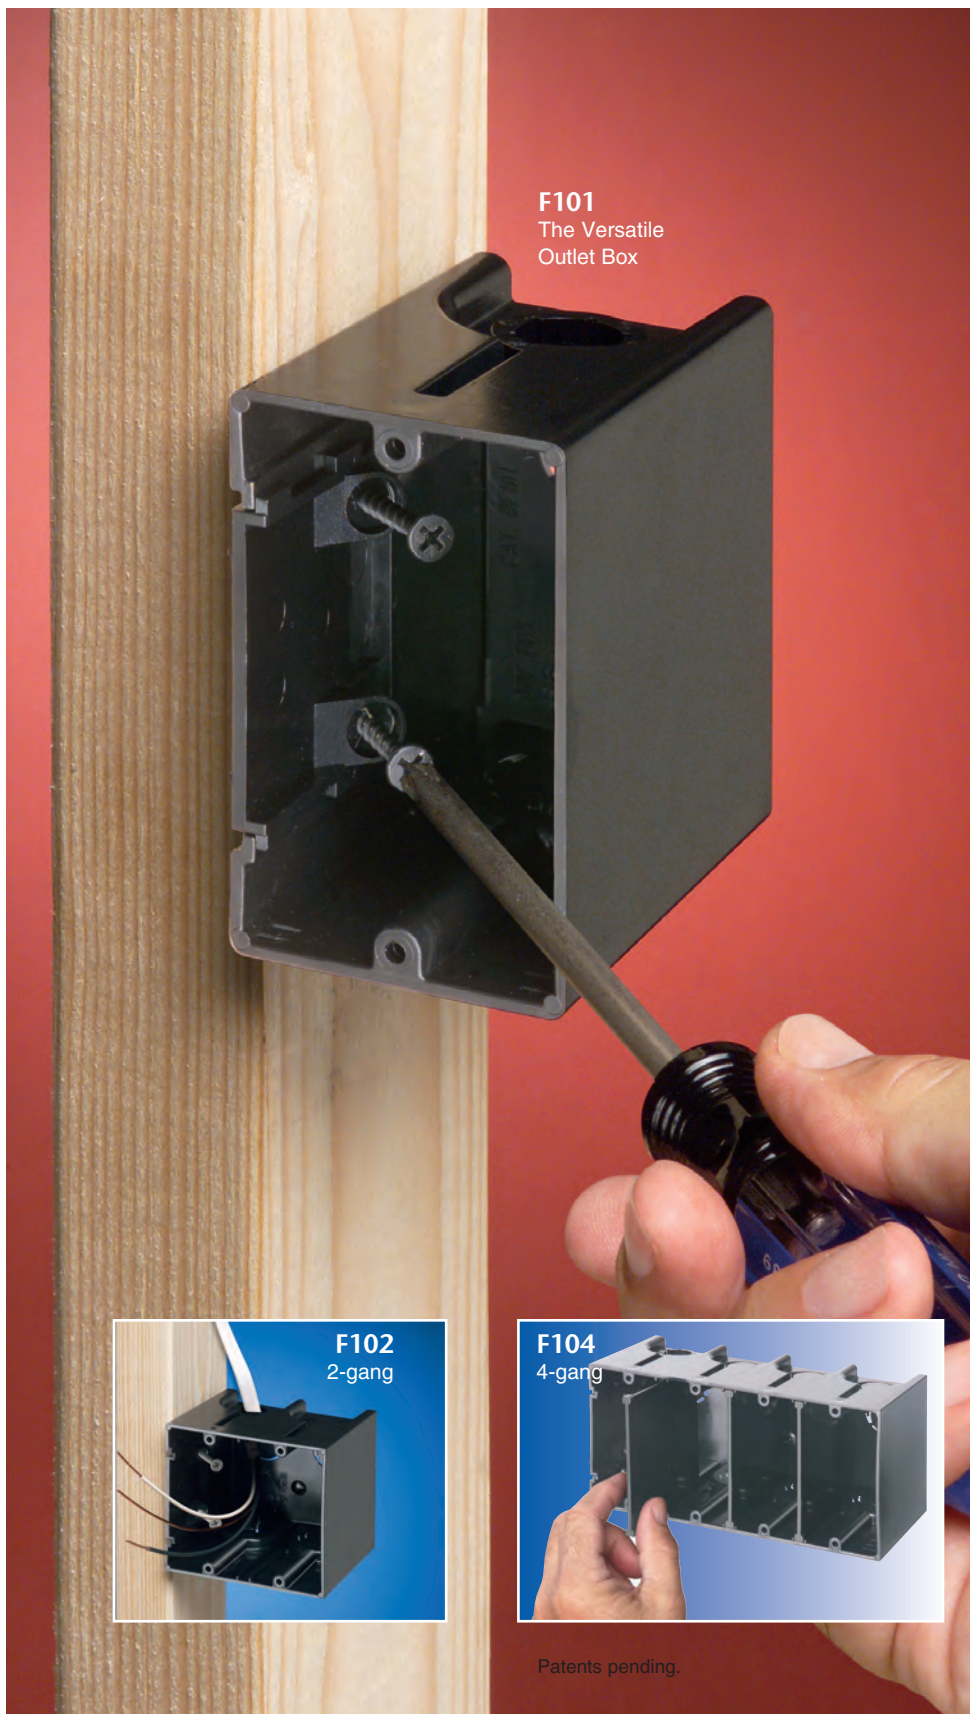

ONE-BOX™ Non-Metallic Outlet Boxes

NEW SIZES
Available

The Versatile Outlet Box for New or Old Work

F101
The Versatile
Outlet Box

F102
2-gang

F104
4-gang

Patents pending.

Fast and easy to install, Arlington's versatile outlet box is the **ONE-BOX™** for new or old work.

It mounts directly to a wood or steel stud for a super secure installation.

Angled screws inside the ONE-BOX affix it firmly to the stud. It has no wings so there's no wobble.

NEW WORK

ONE-BOX set too far forward or back? No problem. Back the screws out and adjust it.

OLD WORK

ONE-BOX provides a secure installation. It mounts directly to the stud, not just the drywall.

- Extra-large cubic inch capacity
- cULus Listed
- Single gang (horizontal and vertical) and multiple gang styles
- For power and low voltage applications with the F102D voltage separator installed
- Installed NM cable connector

2 Pull wire through the connector. (ships with installed NM cable connector)

1 For old work, position ONE-BOX adjacent to stud. Use box as the template to cut hole.

2 Pull wire. Insert ONE-BOX.

3 Mount ONE-BOX directly to stud with shipped in place screws.