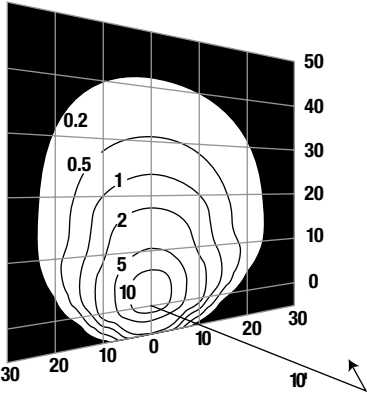

REPLACEMENT PARTS

Catalog Number	Description
FL214-FRAMEGLASS	Lens door assembly
FL214-GASKET	Door gasket
FL214-KNUCKLE	Bronze 1/2" knuckle

S-302-M51

PBT-1

NMBC

S-329-B

1031-1

PHOTOMETRICS For additional photometric information and IES downloads, visit our web site at www.hubbell-ltg.com