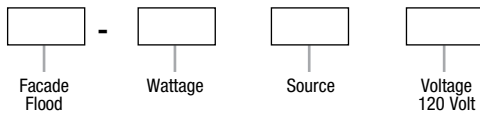

ORDERING INFORMATION

ORDERING EXAMPLE: F-100H1

Catalog Number	Lamp Type/Wattage	NEMA Beam Type1 H° x V°	Voltage	Weight lbs. (kg)	EPA ft² (m²)	Ballast Type
High Pressure Sodium						
F-070S1	70	6H x 7V	120	7 (3.2)	.6 (0.1)	RX
F-150S1	150	6(127°) x 7(146°)	120	8 (3.6)	.6 (0.1)	RX
Pulse Start Metal Halide						
F-050H1	50	6H x 7V	120	8 (3.6)	.6 (0.1)	CWA
F-070H1	70	6H x 7V	Quad-Tap®	9 (4.1)	.6 (0.1)	CWA
F-100H1	100	6(128°) x 7(146°)	Quad-Tap®	10 (4.5)	.6 (0.1)	CWA
Compact Fluorescent						
F-042F8†	42	6H x 7V	Quad-Tap®	5 (2.3)	.6 (0.1)	ELECTRONIC

Note: All HPS units are NPF; Pulse Start Metal Halide units are all HPF
Note: Medium base lamps included
† CFL lamp is 3500K

ACCESSORIES - Order Separately

Catalog Number	Description
PBT-1	Photocontrol, button type, 120V
NMBC	Non-metallic, high-impact phenolic weatherproof box and cover; Box is drilled at 180° for two burial cable connectors which are included allowing feed-through capability; gasketed cover has weathertight 1/2" hub; Brass cover screws
S-302-M51	Pole-top slipfitter for 1/2" knuckle, slipfits 2 3/8" OD pipe, bronze finish
S-329-B	Cast round box with (4) 1/2" side hubs and (1) 1/2" back hub - cover included with 1/2" hub for fixture knuckle; natural aluminum finish
1031-3	Spike with splice box and 6 ft. cordset, portable; gray finish

REPLACEMENT PARTS

Catalog Number	Description
FL214-FRAMEGLASS	Lens door assembly
FL214-GASKET	Door gasket
FL214-KNUCKLE	Bronze 1/2" knuckle