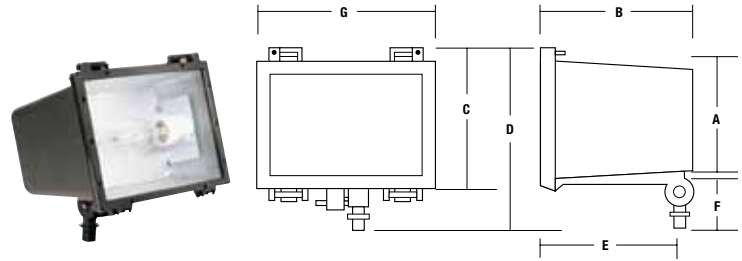

FACADE FLOOD SERIES

Cat. #		Approvals
Job	Type	

APPLICATIONS

- Building facades, landscape lighting, sign lighting, display, as well as general safety and security lighting

SPECIFICATIONS

- Durable die cast aluminum housing construction
- Polycarbonate door frame retains tempered glass and has twin tool-free latches for easy servicing. Gasketing provides weather-tight seal to housing
- Rugged 1/2" threaded knuckle mounting (1/2-10 NPSM)
- Wide uniform beam designed for close set backs. Lamp included
- HPS – reactor NPF ballastry 120V
Metal halide – HX-HPF -20°F starting
Compact fluorescent – electronic ballast 50/60 Hz 120-277V
- Bronze powder paint finish

APPLICATIONS

- Building facades, landscape lighting, sign lighting, display, as well as general safety and security lighting

SPECIFICATIONS

- Durable die cast aluminum housing construction
- Polycarbonate door frame retains tempered glass and has twin tool-free latches for easy servicing. Gasketing provides weather-tight seal to housing
- Rugged 1/2" threaded knuckle mounting (1/2-10 NPSM)
- Wide uniform beam designed for close set backs. Lamp included
- HPS – reactor NPF ballastry 120V
Metal halide – HX-HPF -20°F starting
Compact fluorescent – electronic ballast 50/60 Hz 120-277V
- Bronze powder paint finish