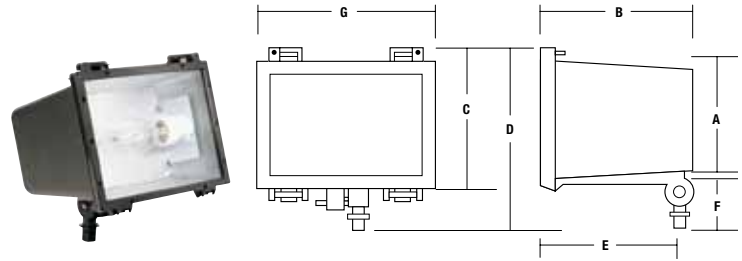

FACADE FLOOD SERIES

Cat. #		Approvals
Job	Type	

APPLICATIONS

- Building facades, landscape lighting, sign lighting, display, as well as general safety and security lighting

SPECIFICATIONS

- Durable die cast aluminum housing construction
- Polycarbonate door frame retains tempered glass and has twin tool-free latches for easy servicing. Gasketing provides weather-tight seal to housing
- Rugged 1/2" threaded knuckle mounting (1/2-10 NPSM)
- Wide uniform beam designed for close set backs. Lamp included
- HPS – reactor NPF ballastry 120V
Metal halide – HX-HPF -20°F starting
Compact fluorescent – electronic ballast 50/60 Hz 120-277V
- Bronze powder paint finish

A	B	C	D	E	F	G
4 ⁹ / ₁₆ "	6 ⁷ / ₈ "	7 ⁷ / ₁₆ "	8 ¹ / ₁₆ "	6 ¹ / ₁₆ "	2"	9"
116 mm	175 mm	189 mm	205 mm	154 mm	51 mm	229 mm

LISTINGS

- Listed to UL1598 for use in wet locations

ORDERING INFORMATION

ORDERING EXAMPLE: F-100H1

Catalog Number	Lamp Type/Wattage	NEMA Beam Type1 H° x V°	Voltage	Weight lbs. (kg)	EPA ft² (m²)	Ballast Type
High Pressure Sodium						
F-070S1	70	6H x 7V	120	7 (3.2)	.6 (0.1)	RX
F-150S1	150	6(127°) x 7(146°)	120	8 (3.6)	.6 (0.1)	RX
Pulse Start Metal Halide						
F-050H1	50	6H x 7V	120	8 (3.6)	.6 (0.1)	CWA
F-070H1	70	6H x 7V	Quad-Tap®	9 (4.1)	.6 (0.1)	CWA
F-100H1	100	6(128°) x 7(146°)	Quad-Tap®	10 (4.5)	.6 (0.1)	CWA
Compact Fluorescent						
F-042F8†	42	6H x 7V	Quad-Tap®	5 (2.3)	.6 (0.1)	ELECTRONIC