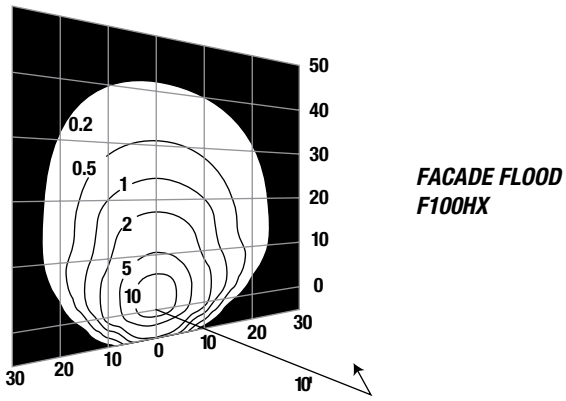

REPLACEMENT PARTS

Catalog Number	Description
FL214-FRAMEGLASS	Lens door assembly
FL214-GASKET	Door gasket
FL214-KNUCKLE	Bronze 1/2" knuckle

S-302-M51

PBT-1

NMBC

S-329-B

1031-1

PHOTOMETRICS For additional photometric information and IES downloads, visit our web site at www.hubbell-ltg.com