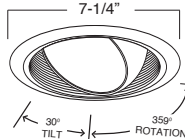

8"

**B609W-WH
REGRESSED EYEBALL WITH BAFFLE**

BAFFLE FINISH:
W, P, SN, CP, BZ

TRIM/RING FINISH:
WH, BK, SN, CP, CH,
PB, BZ

EYEBALL FINISH:
WH, BK, SN, CP, CH, PB, BZ

7-1/4"

**B663PB
PAR30 GIMBAL RING**

TRIM/RING FINISH:
WH, BK, SN, CP, CH,
PB, BZ