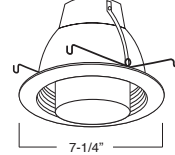

6" EZ SERIES Incandescent Trims

(LAMP WATTAGE: (1) MAXIMUM 75W R/PAR30, 60W A19, 65W BR30)

Catalog Number:

Project Name:

Type:

Note:

REFLECTOR FINISH:
CL, RG, W, MB, CP,
SN, SHZ

TRIM/RING FINISH:
WH, BK, SN, CP, CH,
PB, BZ

7-1/4"

REFLECTOR FINISH:
CL, RG, W, MB, CP,
SN, SHZ

TRIM/RING FINISH:
WH, BK, SN, CP, CH,
PB, BZ

7-1/4"

BAFFLE FINISH:
W, P, SN, CP, BZ

TRIM/RING FINISH:
WH, BK, SN, CP, CH,
PB, BZ

7-1/4"

LENS:
ALBALITE

TRIM/RING FINISH:
WHITE PLASTIC

8"

LENS:
FRESNEL

TRIM/RING FINISH:
WHITE PLASTIC

8"

LENS:
DROP OPAL

TRIM/RING FINISH:
WHITE PLASTIC

8"

TRIM/RING FINISH:
WH, BK, SN, CP, CH,
PB, BZ

8"

TRIM/RING FINISH:
WH, BK, SN, CP, CH,
PB, BZ

8"

BAFFLE FINISH:
W, P, SN, CP, BZ

TRIM/RING FINISH:
WH, BK, SN, CP, CH,
PB, BZ

EYEBALL FINISH:
WH, BK, SN, CP, CH, PB, BZ

7-1/4"

30° TILT

35° ROTATION

TRIM/RING FINISH:
WH, BK, SN, CP, CH,
PB, BZ

8"

35° TILT

35° ROTATION

BAFFLE FINISH:
W, P, SN, CP, BZ

TRIM/RING FINISH:
WH, BK, SN, CP, CH,
PB, BZ

7-1/4"

30° TILT

35° ROTATION

BAFFLE		REFLECTOR		TRIM RING	
W	White	CL	Chrome	WH	White
P	Black	RG	Gold	BK	Black
SN	Satin Nickel	W	White	SN	Satin Nickel
CP	Copper	MB	Black	CP	Copper
BZ	Bronze	CP	Copper	CH	Chrome
		SN	Satin Nickel	PB	Polish Brass
				BZ	Bronze

*For custom baffle, reflector, trim ring, glass color and lens options, please consult factory.