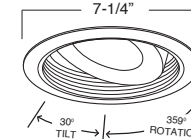

BAFFLE FINISH:
W, P, SN, CP, BZ

TRIM/RING FINISH:
WH, BK, SN, CP, CH,
PB, BZ