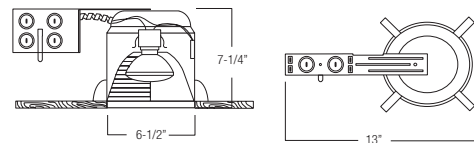

SPECIFICATION

A. HOUSING - Die-formed, all aluminum construction for maximum heat dissipation and rust protection.

B. SOCKET - Medium base screw shell porcelain socket that attaches directly to the AF series trims.