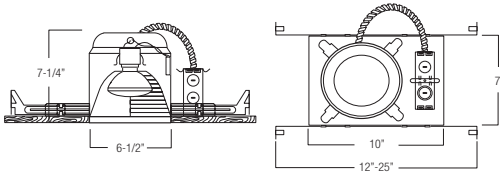

SPECIFICATION

A. HOUSING - Die-formed all aluminum construction for maximum heat dissipation and rust protection. Adjusts vertically in plaster frame to accommodate 1/2" to 1-3/8" ceiling.

B. SOCKET - Medium base screw shell porcelain socket that attaches directly to the AF series trims.

C. BAR HANGERS - Preinstalled bar hangers allow housing to be positioned and locked at any point within a 24" joist span. They can be positioned on either the long or short axis of the housing and can be shortened for 12" joists. They contain a double-headed real nail for secure attachment into the joist. Bar hanger nails are installed on a 20° downward angle for better contact, and the 90° pivoting mounting plate makes installation fast and accurate. Bar hangers can fit onto T-Bar spline with additional slots and holes for special mounting methods if necessary.

D. JUNCTION BOX - UL listed for through-branch circuit wiring and has four 1/2" KOs, one 3/4" KO and four Romex knockouts with true pry-out slots and strain clamps. With quick-connectors included.

E. THERMAL PROTECTION - Standard thermal protection device guards against improper installation, overlamping and misuse of insulation material.

UL and C-UL listed

For Damp location
For Feed-through wiring
For Direct contact with insulation

OPTION

1. AIR-SHUT-

- Gasket to prevent air flow from heated or air conditioned spaces.

- Meets all national air flow requirements.

TYPE

☐ EZ6IC-AT

USABLE WITH RL6 SERIES
LED RETROFIT MODULE **LED**