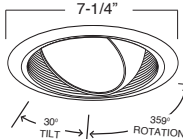

8"

**B609W-WH
REGRESSED EYEBALL WITH BAFFLE**

BAFFLE FINISH:
W, P, SN, CP, BZ

TRIM/RING FINISH:
WH, BK, SN, CP, CH,
PB, BZ

EYEBALL FINISH:
WH, BK, SN, CP, CH, PB, BZ

7-1/4"

30° TILT

35° ROTATION