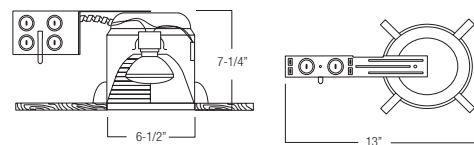

SPECIFICATION

A. HOUSING - Die-formed, all aluminum construction for maximum heat dissipation and rust protection.

B. SOCKET - Medium base screw shell porcelain socket that attaches directly to the AF series trims.

C. INSTALLATION - For fast and easy installation in existing plaster or mechanical ceilings from 1/2" to 1-3/8" thick. Four remodel clips are easily retractable for fixture removal if necessary.

D. JUNCTION BOX - UL listed for through-branch circuit wiring, provided with eight 1/2" KOs and four Romex knockouts with strain relief. With quick-connectors included.

E. THERMAL PROTECTION - Standard thermal protection device guards against improper installation, overlamping and misuse of insulation material.

UL and C-UL listed

For Damp location
For Feed-through wiring
For Direct contact with insulation

OPTION

1. AIR-SHUT-

- Gasket to prevent air flow from heated or air conditioned spaces.

- Meets all national air flow requirements.

USABLE WITH RL6 SERIES
LED RETROFIT MODULE **LED**

imagination at work

LED PAR30, 10-12W

Equivalent to 65W CFL Lamp
is compatible with the series on this page.