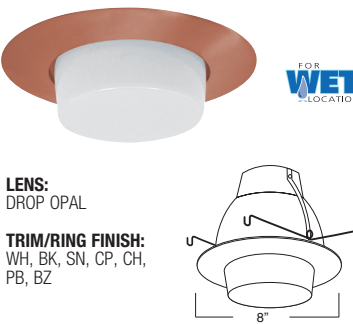

**AF601CP (SOCKET SUPPORTING)
METAL ALBALITE SHOWER TRIM**

LENS:
ALBALITE

TRIM/RING FINISH:
WH, BK, SN, CP, CH, PB, BZ

FOR WET LOCATION

**AF605PB (SOCKET SUPPORTING)
METAL FRESNEL SHOWER TRIM**

LENS:
FRESNEL

TRIM/RING FINISH:
WH, BK, SN, CP, CH, PB, BZ

FOR WET LOCATION

**AF606CP (SOCKET SUPPORTING)
METAL DROP OPAL SHOWER TRIM**

LENS:
DROP OPAL

TRIM/RING FINISH:
WH, BK, SN, CP, CH, PB, BZ

FOR WET LOCATION

**AF636W-WH (SOCKET SUPPORTING)
BAFFLE W/ FRESNEL LENS**