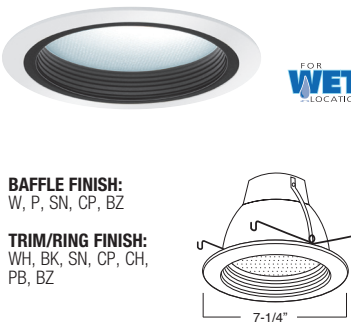

FOR WET LOCATION

**AF636W-WH (SOCKET SUPPORTING)
BAFFLE W/ FRESNEL LENS**

BAFFLE FINISH:
W, P, SN, CP, BZ

TRIM/RING FINISH:
WH, BK, SN, CP, CH, PB, BZ

FOR WET LOCATION

**AF635P-WH (SOCKET SUPPORTING)
BAFFLE W/ ALBALITE LENS**