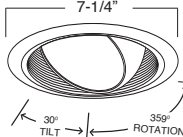

C. BAR HANGERS - Preinstalled bar hangers allow housing to be positioned and locked at any point within a 24" joist span. They can be positioned on either the long or short axis of the housing and can be shortened for 12" joists. They contain a double-headed real nail for secure attachment into the joist. Bar hanger nails are installed on a 20° downward angle for better contact, and the 90° pivoting mounting plate makes installation fast and accurate. Bar hangers can fit onto T-Bar spline with additional slots and holes for special mounting methods if necessary.

8"

**B609W-WH
REGRESSED EYEBALL WITH BAFFLE**

BAFFLE FINISH:
W, P, SN, CP, BZ

TRIM/RING FINISH:
WH, BK, SN, CP, CH,
PB, BZ

EYEBALL FINISH:
WH, BK, SN, CP, CH, PB, BZ

7-1/4"

30° TILT

35° ROTATION