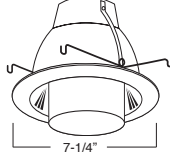

6" EZ SERIES Incandescent Trims

(LAMP WATTAGE: (1) MAXIMUM 75W R/PAR30, 60W A19, 65W BR30)

Catalog Number:

Project Name:

Type:

Note:

REFLECTOR FINISH:
CL, RG, W, MB, CP,
SN, SHZ

TRIM/RING FINISH:
WH, BK, SN, CP, CH,
PB, BZ

7-1/4"

REFLECTOR FINISH:
CL, RG, W, MB, CP,
SN, SHZ

TRIM/RING FINISH:
WH, BK, SN, CP, CH,
PB, BZ

7-1/4"

BAFFLE FINISH:
W, P, SN, CP, BZ

TRIM/RING FINISH:
WH, BK, SN, CP, CH,
PB, BZ

7-1/4"

LENS:
ALBALITE

TRIM/RING FINISH:
WHITE PLASTIC

8"

LENS:
FRESNEL

TRIM/RING FINISH:
WHITE PLASTIC

8"

LENS:
DROP OPAL

TRIM/RING FINISH:
WHITE PLASTIC

8"

TRIM/RING FINISH:
WH, BK, SN, CP, CH,
PB, BZ

8"

TRIM/RING FINISH:
WH, BK, SN, CP, CH,
PB, BZ

8"

BAFFLE FINISH:
W, P, SN, CP, BZ

TRIM/RING FINISH:
WH, BK, SN, CP, CH,
PB, BZ

EYEBALL FINISH:
WH, BK, SN, CP, CH, PB, BZ

7-1/4"

30° TILT

35° ROTATION

TRIM/RING FINISH:
WH, BK, SN, CP, CH,
PB, BZ

8"

35° TILT

35° ROTATION

BAFFLE FINISH:
W, P, SN, CP, BZ

TRIM/RING FINISH:
WH, BK, SN, CP, CH,
PB, BZ

7-1/4"

30° TILT

35° ROTATION

BAFFLE		REFLECTOR		TRIM RING	
W	White	CL	Chrome	WH	White
P	Black	RG	Gold	BK	Black
SN	Satin Nickel	W	White	SN	Satin Nickel
CP	Copper	MB	Black	CP	Copper
BZ	Bronze	CP	Copper	CH	Chrome
		SN	Satin Nickel	PB	Polish Brass
				BZ	Bronze

*For custom baffle, reflector, trim ring, glass color and lens options, please consult factory.