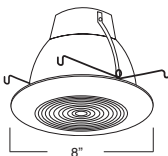

LENS:
ALBALITE

TRIM/RING FINISH:
WHITE PLASTIC

8"

**AF605L (SOCKET SUPPORTING)
PLASTIC FRESNEL SHOWER TRIM**

LENS:
FRESNEL

TRIM/RING FINISH:
WHITE PLASTIC

8"

**AF606L (SOCKET SUPPORTING)
PLASTIC DROP OPAL SHOWER TRIM**