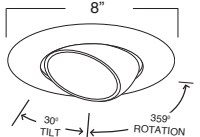

6" EZ SERIES Incandescent Trims

(LAMP WATTAGE: (1) MAXIMUM 75W R/PAR30, 60W A19, 65W BR30)

Catalog Number:

Project Name:

Type:

Note:

REFLECTOR FINISH:
CL, RG, W, MB, CP,
SN, SHZ

TRIM/RING FINISH:
WH, BK, SN, CP, CH,
PB, BZ

7-1/4"

REFLECTOR FINISH:
CL, RG, W, MB, CP,
SN, SHZ

TRIM/RING FINISH:
WH, BK, SN, CP, CH,
PB, BZ

7-1/4"

BAFFLE FINISH:
W, P, SN, CP, BZ

TRIM/RING FINISH:
WH, BK, SN, CP, CH,
PB, BZ

7-1/4"

LENS:
ALBALITE

TRIM/RING FINISH:
WHITE PLASTIC

8"

LENS:
FRESNEL

TRIM/RING FINISH:
WHITE PLASTIC

8"

LENS:
DROP OPAL

TRIM/RING FINISH:
WHITE PLASTIC

8"

TRIM/RING FINISH:
WH, BK, SN, CP, CH,
PB, BZ

8"

TRIM/RING FINISH:
WH, BK, SN, CP, CH,
PB, BZ

8"

BAFFLE FINISH:
W, P, SN, CP, BZ

TRIM/RING FINISH:
WH, BK, SN, CP, CH,
PB, BZ

EYEBALL FINISH:
WH, BK, SN, CP, CH, PB, BZ

7-1/4"

30° TILT

35° ROTATION

TRIM/RING FINISH:
WH, BK, SN, CP, CH,
PB, BZ

8"

35° TILT

35° ROTATION

BAFFLE FINISH:
W, P, SN, CP, BZ

TRIM/RING FINISH:
WH, BK, SN, CP, CH,
PB, BZ

7-1/4"

30° TILT

35° ROTATION

BAFFLE		REFLECTOR		TRIM RING	
W	White	CL	Chrome	WH	White
P	Black	RG	Gold	BK	Black
SN	Satin Nickel	W	White	SN	Satin Nickel
CP	Copper	MB	Black	CP	Copper
BZ	Bronze	CP	Copper	CH	Chrome
		SN	Satin Nickel	PB	Polish Brass
				BZ	Bronze

*For custom baffle, reflector, trim ring, glass color and lens options, please consult factory.