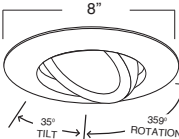

8"

35° TILT

35° ROTATION