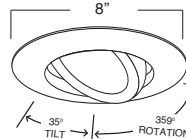

8"

**B609W-WH
REGRESSED EYEBALL WITH BAFFLE**

BAFFLE FINISH:
W, P, SN, CP, BZ

TRIM/RING FINISH:
WH, BK, SN, CP, CH,
PB, BZ

EYEBALL FINISH:
WH, BK, SN, CP, CH, PB, BZ

7-1/4"

**B663PB
PAR30 GIMBAL RING**

TRIM/RING FINISH:
WH, BK, SN, CP, CH,
PB, BZ