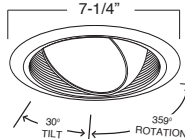

C. BAR HANGERS - Preinstalled bar hangers allow housing to be positioned and locked at any point within a 24" joist span. They can be positioned on either the long or short axis of the housing and can be shortened for 12" joists. They contain a double-headed real nail for secure attachment into the joist. Bar hanger nails are installed on a 20° downward angle for better contact, and the 90° pivoting mounting plate makes installation fast and accurate. Bar hangers can fit onto T-Bar spline with additional slots and holes for special mounting methods if necessary.

8"

**B609W-WH
REGRESSED EYEBALL WITH BAFFLE**

BAFFLE FINISH:
W, P, SN, CP, BZ

TRIM/RING FINISH:
WH, BK, SN, CP, CH,
PB, BZ

EYEBALL FINISH:
WH, BK, SN, CP, CH, PB, BZ

7-1/4"

30° TILT

35° ROTATION