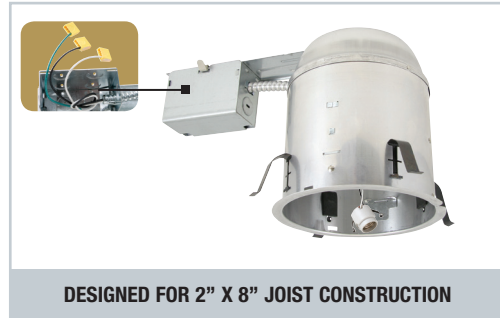

D. JUNCTION BOX - UL listed for through-branch circuit wiring and has four 1/2" KOs, one 3/4" KO and four Romex knockouts with true pry-out slots and strain clamps. With quick-connectors included.

E. THERMAL PROTECTION - Standard thermal protection device guards against improper installation, overlamping and misuse of insulation material.

UL and C-UL listed

For Damp location
For Feed-through wiring
For Direct contact with insulation

OPTION

1. AIR-SHUT-

- Gasket to prevent air flow from heated or air conditioned spaces.

- Meets all national air flow requirements.

TYPE

EZ6IC-AT

USABLE WITH RL6 SERIES
LED RETROFIT MODULE **LED**

EZ6RIC-AT 6" UNIVERSAL IC REMODEL HOUSING WITH LOOSE SOCKET AND QUICK CONNECTORS

DESIGNED FOR 2" X 8" JOIST CONSTRUCTION

DESCRIPTION

Thermally protected, IC rated specification grade remodel recessed housing. For remodeling installations where housing will be in direct contact with insulation. Accommodates up to 75W PAR30, R30 lamps, 60W A19 lamps, 65W BR30 lamp, up to 12W LED PAR30 lamps and RL series LED retrofit module.