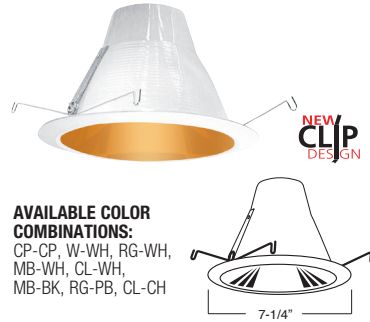

**AF632RG-WH (SOCKET SUPPORTING)
R30/PAR30 AIR-SHUT REFLECTOR**

AVAILABLE COLOR COMBINATIONS:
CP-CP, W-WH, RG-WH, MB-WH, CL-WH, MB-BK, RG-PB, CL-CH

NEW CLIP DESIGN