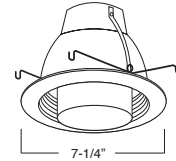

6" EZ SERIES Incandescent Trims

(LAMP WATTAGE: (1) MAXIMUM 75W R/PAR30, 60W A19, 65W BR30)

Catalog Number:

Project Name:

Type:

Note:

REFLECTOR FINISH:
CL, RG, W, MB, CP,
SN, SHZ

TRIM/RING FINISH:
WH, BK, SN, CP, CH,
PB, BZ

7-1/4"

REFLECTOR FINISH:
CL, RG, W, MB, CP,
SN, SHZ

TRIM/RING FINISH:
WH, BK, SN, CP, CH,
PB, BZ

7-1/4"

BAFFLE FINISH:
W, P, SN, CP, BZ

TRIM/RING FINISH:
WH, BK, SN, CP, CH,
PB, BZ

7-1/4"

LENS:
ALBALITE

TRIM/RING FINISH:
WHITE PLASTIC

8"

LENS:
FRESNEL

TRIM/RING FINISH:
WHITE PLASTIC

8"

LENS:
DROP OPAL

TRIM/RING FINISH:
WHITE PLASTIC

8"

TRIM/RING FINISH:
WH, BK, SN, CP, CH,
PB, BZ

8"

TRIM/RING FINISH:
WH, BK, SN, CP, CH,
PB, BZ

8"

BAFFLE FINISH:
W, P, SN, CP, BZ

TRIM/RING FINISH:
WH, BK, SN, CP, CH,
PB, BZ

EYEBALL FINISH:
WH, BK, SN, CP, CH, PB, BZ

7-1/4"

30° TILT

35° ROTATION

TRIM/RING FINISH:
WH, BK, SN, CP, CH,
PB, BZ

8"

35° TILT

35° ROTATION

BAFFLE FINISH:
W, P, SN, CP, BZ

TRIM/RING FINISH:
WH, BK, SN, CP, CH,
PB, BZ

7-1/4"

30° TILT

35° ROTATION

BAFFLE		REFLECTOR		TRIM RING	
W	White	CL	Chrome	WH	White
P	Black	RG	Gold	BK	Black
SN	Satin Nickel	W	White	SN	Satin Nickel
CP	Copper	MB	Black	CP	Copper
BZ	Bronze	CP	Copper	CH	Chrome
		SN	Satin Nickel	PB	Polish Brass
				BZ	Bronze

*For custom baffle, reflector, trim ring, glass color and lens options, please consult factory.