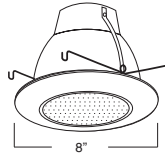

6" EZ SERIES Incandescent Trims

(LAMP WATTAGE: (1) MAXIMUM 75W R/PAR30, 60W A19, 65W BR30)

Catalog Number:

Project Name:

Type:

Note:

REFLECTOR FINISH:
CL, RG, W, MB, CP,
SN, SHZ

TRIM/RING FINISH:
WH, BK, SN, CP, CH,
PB, BZ

7-1/4"

REFLECTOR FINISH:
CL, RG, W, MB, CP,
SN, SHZ

TRIM/RING FINISH:
WH, BK, SN, CP, CH,
PB, BZ

7-1/4"

BAFFLE FINISH:
W, P, SN, CP, BZ

TRIM/RING FINISH:
WH, BK, SN, CP, CH,
PB, BZ

7-1/4"

LENS:
ALBALITE

TRIM/RING FINISH:
WHITE PLASTIC

8"

LENS:
FRESNEL

TRIM/RING FINISH:
WHITE PLASTIC

8"

LENS:
DROP OPAL

TRIM/RING FINISH:
WHITE PLASTIC

8"

TRIM/RING FINISH:
WH, BK, SN, CP, CH,
PB, BZ

8"

TRIM/RING FINISH:
WH, BK, SN, CP, CH,
PB, BZ

8"

BAFFLE FINISH:
W, P, SN, CP, BZ

TRIM/RING FINISH:
WH, BK, SN, CP, CH,
PB, BZ

EYEBALL FINISH:
WH, BK, SN, CP, CH, PB, BZ

7-1/4"

30° TILT

35° ROTATION

TRIM/RING FINISH:
WH, BK, SN, CP, CH,
PB, BZ

8"

35° TILT

35° ROTATION

BAFFLE FINISH:
W, P, SN, CP, BZ

TRIM/RING FINISH:
WH, BK, SN, CP, CH,
PB, BZ

7-1/4"

30° TILT

35° ROTATION

BAFFLE		REFLECTOR		TRIM RING	
W	White	CL	Chrome	WH	White
P	Black	RG	Gold	BK	Black
SN	Satin Nickel	W	White	SN	Satin Nickel
CP	Copper	MB	Black	CP	Copper
BZ	Bronze	CP	Copper	CH	Chrome
		SN	Satin Nickel	PB	Polish Brass
				BZ	Bronze

*For custom baffle, reflector, trim ring, glass color and lens options, please consult factory.