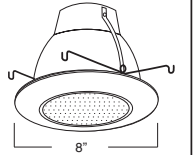

6" EZ SERIES Incandescent Trims

(LAMP WATTAGE: (1) MAXIMUM 75W R/PAR30, 60W A19, 65W BR30)

Catalog Number:

Project Name:

Type:

Note:

REFLECTOR FINISH:
CL, RG, W, MB, CP,
SN, SHZ

TRIM/RING FINISH:
WH, BK, SN, CP, CH,
PB, BZ

7-1/4"

REFLECTOR FINISH:
CL, RG, W, MB, CP,
SN, SHZ

TRIM/RING FINISH:
WH, BK, SN, CP, CH,
PB, BZ

7-1/4"

BAFFLE FINISH:
W, P, SN, CP, BZ

TRIM/RING FINISH:
WH, BK, SN, CP, CH,
PB, BZ

7-1/4"

LENS:
ALBALITE

TRIM/RING FINISH:
WHITE PLASTIC

8"

LENS:
FRESNEL

TRIM/RING FINISH:
WHITE PLASTIC

8"

LENS:
DROP OPAL

TRIM/RING FINISH:
WHITE PLASTIC

8"

TRIM/RING FINISH:
WH, BK, SN, CP, CH,
PB, BZ

8"

TRIM/RING FINISH:
WH, BK, SN, CP, CH,
PB, BZ

8"

BAFFLE FINISH:
W, P, SN, CP, BZ

TRIM/RING FINISH:
WH, BK, SN, CP, CH,
PB, BZ

EYEBALL FINISH:
WH, BK, SN, CP, CH, PB, BZ

7-1/4"

30° TILT

35° ROTATION

TRIM/RING FINISH:
WH, BK, SN, CP, CH,
PB, BZ

8"

35° TILT

35° ROTATION

BAFFLE FINISH:
W, P, SN, CP, BZ

TRIM/RING FINISH:
WH, BK, SN, CP, CH,
PB, BZ

7-1/4"

30° TILT

35° ROTATION

BAFFLE		REFLECTOR		TRIM RING	
W	White	CL	Chrome	WH	White
P	Black	RG	Gold	BK	Black
SN	Satin Nickel	W	White	SN	Satin Nickel
CP	Copper	MB	Black	CP	Copper
BZ	Bronze	CP	Copper	CH	Chrome
		SN	Satin Nickel	PB	Polish Brass
				BZ	Bronze

*For custom baffle, reflector, trim ring, glass color and lens options, please consult factory.