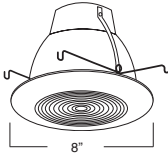

6" EZ SERIES Incandescent Trims

(LAMP WATTAGE: (1) MAXIMUM 75W R/PAR30, 60W A19, 65W BR30)

Catalog Number:

Project Name:

Type:

Note:

REFLECTOR FINISH:
CL, RG, W, MB, CP,
SN, SHZ

TRIM/RING FINISH:
WH, BK, SN, CP, CH,
PB, BZ

7-1/4"

REFLECTOR FINISH:
CL, RG, W, MB, CP,
SN, SHZ

TRIM/RING FINISH:
WH, BK, SN, CP, CH,
PB, BZ

7-1/4"

BAFFLE FINISH:
W, P, SN, CP, BZ

TRIM/RING FINISH:
WH, BK, SN, CP, CH,
PB, BZ

7-1/4"

LENS:
ALBALITE

TRIM/RING FINISH:
WHITE PLASTIC

8"

LENS:
FRESNEL

TRIM/RING FINISH:
WHITE PLASTIC

8"

LENS:
DROP OPAL

TRIM/RING FINISH:
WHITE PLASTIC

8"

TRIM/RING FINISH:
WH, BK, SN, CP, CH,
PB, BZ

8"

TRIM/RING FINISH:
WH, BK, SN, CP, CH,
PB, BZ

8"

BAFFLE FINISH:
W, P, SN, CP, BZ

TRIM/RING FINISH:
WH, BK, SN, CP, CH,
PB, BZ

EYEBALL FINISH:
WH, BK, SN, CP, CH, PB, BZ

7-1/4"

30° TILT

35° ROTATION

TRIM/RING FINISH:
WH, BK, SN, CP, CH,
PB, BZ

8"

35° TILT

35° ROTATION

BAFFLE FINISH:
W, P, SN, CP, BZ

TRIM/RING FINISH:
WH, BK, SN, CP, CH,
PB, BZ

7-1/4"

30° TILT

35° ROTATION

BAFFLE		REFLECTOR		TRIM RING	
W	White	CL	Chrome	WH	White
P	Black	RG	Gold	BK	Black
SN	Satin Nickel	W	White	SN	Satin Nickel
CP	Copper	MB	Black	CP	Copper
BZ	Bronze	CP	Copper	CH	Chrome
		SN	Satin Nickel	PB	Polish Brass
				BZ	Bronze

*For custom baffle, reflector, trim ring, glass color and lens options, please consult factory.