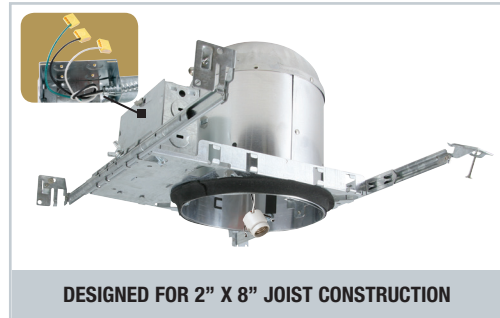

6" LED / PAR LED / INCANDESCENT EZ SERIES IC AIR-SHUT HOUSING

EZ6IC-AT 6" UNIVERSAL IC HOUSING WITH LOOSE SOCKET AND QUICK CONNECTORS

DESIGNED FOR 2" X 8" JOIST CONSTRUCTION

DESCRIPTION

For new construction. Thermally protected, IC rated specification grade recessed housing. Accommodates up to 75W PAR30, R30 lamps, 60W A19 lamps, 65W BR30 lamps, up to 12W LED PAR30 lamps and RL series LED retrofit module.

SPECIFICATION

A. HOUSING - Die-formed all aluminum construction for maximum heat dissipation and rust protection. Adjusts vertically in plaster frame to accommodate 1/2" to 1-3/8" ceiling.

B. SOCKET - Medium base screw shell porcelain socket that attaches directly to the AF series trims.

C. BAR HANGERS - Preinstalled bar hangers allow housing to be positioned and locked at any point within a 24" joist span. They can be positioned on either the long or short axis of the housing and can be shortened for 12" joists. They contain a double-headed real nail for secure attachment into the joist. Bar hanger nails are installed on a 20° downward angle for better contact, and the 90° pivoting mounting plate makes installation fast and accurate. Bar hangers can fit onto T-Bar spline with additional slots and holes for special mounting methods if necessary.

D. JUNCTION BOX - UL listed for through-branch circuit wiring and has four 1/2" KOs, one 3/4" KO and four Romex knockouts with true pry-out slots and strain clamps. With quick-connectors included.

E. THERMAL PROTECTION - Standard thermal protection device guards against improper installation, overlamping and misuse of insulation material.