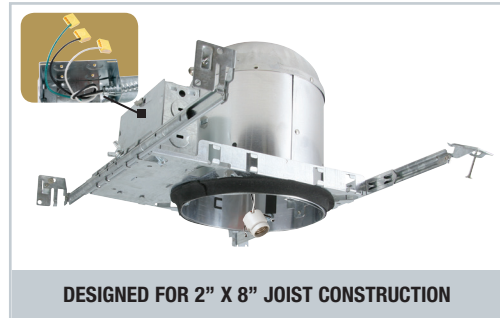

6" LED / PAR LED / INCANDESCENT EZ SERIES IC AIR-SHUT HOUSING

EZ6IC-AT 6" UNIVERSAL IC HOUSING WITH LOOSE SOCKET AND QUICK CONNECTORS

DESIGNED FOR 2" X 8" JOIST CONSTRUCTION

DESCRIPTION

For new construction. Thermally protected, IC rated specification grade recessed housing. Accommodates up to 75W PAR30, R30 lamps, 60W A19 lamps, 65W BR30 lamps, up to 12W LED PAR30 lamps and RL series LED retrofit module.