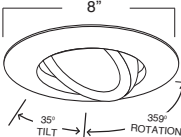

8"

35° TILT

35° ROTATION