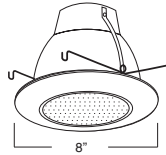

6" EZ SERIES Incandescent Trims

(LAMP WATTAGE: (1) MAXIMUM 75W R/PAR30, 60W A19, 65W BR30)

Catalog Number:

Project Name:

Type:

Note:

REFLECTOR FINISH:
CL, RG, W, MB, CP,
SN, SHZ

TRIM/RING FINISH:
WH, BK, SN, CP, CH,
PB, BZ

7-1/4"

REFLECTOR FINISH:
CL, RG, W, MB, CP,
SN, SHZ

TRIM/RING FINISH:
WH, BK, SN, CP, CH,
PB, BZ

7-1/4"

BAFFLE FINISH:
W, P, SN, CP, BZ

TRIM/RING FINISH:
WH, BK, SN, CP, CH,
PB, BZ

7-1/4"

LENS:
ALBALITE

TRIM/RING FINISH:
WHITE PLASTIC

8"

LENS:
FRESNEL

TRIM/RING FINISH:
WHITE PLASTIC

8"

LENS:
DROP OPAL

TRIM/RING FINISH:
WHITE PLASTIC

8"

TRIM/RING FINISH:
WH, BK, SN, CP, CH,
PB, BZ

8"

TRIM/RING FINISH:
WH, BK, SN, CP, CH,
PB, BZ

8"

BAFFLE FINISH:
W, P, SN, CP, BZ

TRIM/RING FINISH:
WH, BK, SN, CP, CH,
PB, BZ

EYEBALL FINISH:
WH, BK, SN, CP, CH, PB, BZ

7-1/4"

30° TILT

35° ROTATION

TRIM/RING FINISH:
WH, BK, SN, CP, CH,
PB, BZ

8"

35° TILT

35° ROTATION

BAFFLE FINISH:
W, P, SN, CP, BZ

TRIM/RING FINISH:
WH, BK, SN, CP, CH,
PB, BZ

7-1/4"

30° TILT

35° ROTATION

BAFFLE		REFLECTOR		TRIM RING	
W	White	CL	Chrome	WH	White
P	Black	RG	Gold	BK	Black
SN	Satin Nickel	W	White	SN	Satin Nickel
CP	Copper	MB	Black	CP	Copper
BZ	Bronze	CP	Copper	CH	Chrome
		SN	Satin Nickel	PB	Polish Brass
				BZ	Bronze

*For custom baffle, reflector, trim ring, glass color and lens options, please consult factory.