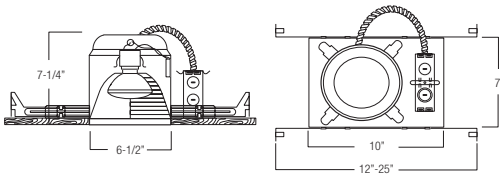

SPECIFICATION

A. HOUSING - Die-formed all aluminum construction for maximum heat dissipation and rust protection. Adjusts vertically in plaster frame to accommodate 1/2" to 1-3/8" ceiling.

B. SOCKET - Medium base screw shell porcelain socket that attaches directly to the AF series trims.

C. BAR HANGERS - Preinstalled bar hangers allow housing to be positioned and locked at any point within a 24" joist span. They can be positioned on either the long or short axis of the housing and can be shortened for 12" joists. They contain a double-headed real nail for secure attachment into the joist. Bar hanger nails are installed on a 20° downward angle for better contact, and the 90° pivoting mounting plate makes installation fast and accurate. Bar hangers can fit onto T-Bar spline with additional slots and holes for special mounting methods if necessary.