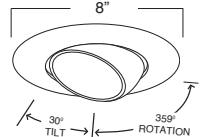

LENS:
DROP OPAL

TRIM/RING FINISH:
WHITE PLASTIC

8"

**AF633CP
SOCKET SUPPORTING R/PAR30 OPEN TRIM**

TRIM/RING FINISH:
WH, BK, SN, CP, CH,
PB, BZ

8"

**B602SN
EYEBALL**

TRIM/RING FINISH:
WH, BK, SN, CP, CH,
PB, BZ