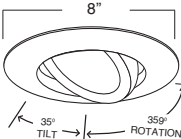

8"

35° TILT

35° ROTATION