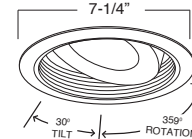

**B663PB
PAR30 GIMBAL RING**

TRIM/RING FINISH:
WH, BK, SN, CP, CH,
PB, BZ

8"

35° TILT

35° ROTATION

**B673W-WH
PAR30 BAFFLE W/ GIMBAL RING**

BAFFLE FINISH:
W, P, SN, CP, BZ

TRIM/RING FINISH:
WH, BK, SN, CP, CH,
PB, BZ