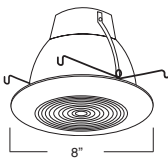

6" EZ SERIES Incandescent Trims

(LAMP WATTAGE: (1) MAXIMUM 75W R/PAR30, 60W A19, 65W BR30)

Catalog Number:

Project Name:

Type:

Note:

REFLECTOR FINISH:
CL, RG, W, MB, CP,
SN, SHZ

TRIM/RING FINISH:
WH, BK, SN, CP, CH,
PB, BZ

7-1/4"

REFLECTOR FINISH:
CL, RG, W, MB, CP,
SN, SHZ

TRIM/RING FINISH:
WH, BK, SN, CP, CH,
PB, BZ

7-1/4"

BAFFLE FINISH:
W, P, SN, CP, BZ

TRIM/RING FINISH:
WH, BK, SN, CP, CH,
PB, BZ

7-1/4"

LENS:
ALBALITE

TRIM/RING FINISH:
WHITE PLASTIC

8"

LENS:
FRESNEL

TRIM/RING FINISH:
WHITE PLASTIC

8"

LENS:
DROP OPAL

TRIM/RING FINISH:
WHITE PLASTIC

8"

TRIM/RING FINISH:
WH, BK, SN, CP, CH,
PB, BZ

8"

TRIM/RING FINISH:
WH, BK, SN, CP, CH,
PB, BZ

8"

BAFFLE FINISH:
W, P, SN, CP, BZ

TRIM/RING FINISH:
WH, BK, SN, CP, CH,
PB, BZ

EYEBALL FINISH:
WH, BK, SN, CP, CH, PB, BZ

7-1/4"

30° TILT

35° ROTATION

TRIM/RING FINISH:
WH, BK, SN, CP, CH,
PB, BZ

8"

35° TILT

35° ROTATION

BAFFLE FINISH:
W, P, SN, CP, BZ

TRIM/RING FINISH:
WH, BK, SN, CP, CH,
PB, BZ

7-1/4"

30° TILT

35° ROTATION

BAFFLE		REFLECTOR		TRIM RING	
W	White	CL	Chrome	WH	White
P	Black	RG	Gold	BK	Black
SN	Satin Nickel	W	White	SN	Satin Nickel
CP	Copper	MB	Black	CP	Copper
BZ	Bronze	CP	Copper	CH	Chrome
		SN	Satin Nickel	PB	Polish Brass
				BZ	Bronze

*For custom baffle, reflector, trim ring, glass color and lens options, please consult factory.