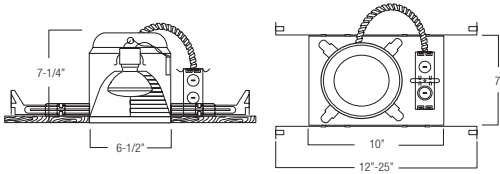

SPECIFICATION

A. HOUSING - Die-formed all aluminum construction for maximum heat dissipation and rust protection. Adjusts vertically in plaster frame to accommodate 1/2" to 1-3/8" ceiling.

B. SOCKET - Medium base screw shell porcelain socket that attaches directly to the AF series trims.

C. BAR HANGERS - Preinstalled bar hangers allow housing to be positioned and locked at any point within a 24" joist span. They can be positioned on either the long or short axis of the housing and can be shortened for 12" joists. They contain a double-headed real nail for secure attachment into the joist. Bar hanger nails are installed on a 20° downward angle for better contact, and the 90° pivoting mounting plate makes installation fast and accurate. Bar hangers can fit onto T-Bar spline with additional slots and holes for special mounting methods if necessary.