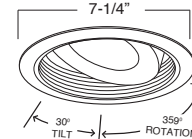

C. BAR HANGERS - Preinstalled bar hangers allow housing to be positioned and locked at any point within a 24" joist span. They can be positioned on either the long or short axis of the housing and can be shortened for 12" joists. They contain a double-headed real nail for secure attachment into the joist. Bar hanger nails are installed on a 20° downward angle for better contact, and the 90° pivoting mounting plate makes installation fast and accurate. Bar hangers can fit onto T-Bar spline with additional slots and holes for special mounting methods if necessary.

**B663PB
PAR30 GIMBAL RING**

TRIM/RING FINISH:
WH, BK, SN, CP, CH,
PB, BZ

8"

35° TILT

35° ROTATION

**B673W-WH
PAR30 BAFFLE W/ GIMBAL RING**

BAFFLE FINISH:
W, P, SN, CP, BZ

TRIM/RING FINISH:
WH, BK, SN, CP, CH,
PB, BZ