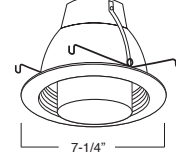

6" EZ SERIES Incandescent Trims

(LAMP WATTAGE: (1) MAXIMUM 75W R/PAR30, 60W A19, 65W BR30)

Catalog Number:

Project Name:

Type:

Note:

REFLECTOR FINISH:
CL, RG, W, MB, CP,
SN, SHZ

TRIM/RING FINISH:
WH, BK, SN, CP, CH,
PB, BZ

7-1/4"

REFLECTOR FINISH:
CL, RG, W, MB, CP,
SN, SHZ

TRIM/RING FINISH:
WH, BK, SN, CP, CH,
PB, BZ

7-1/4"

BAFFLE FINISH:
W, P, SN, CP, BZ

TRIM/RING FINISH:
WH, BK, SN, CP, CH,
PB, BZ

7-1/4"

LENS:
ALBALITE

TRIM/RING FINISH:
WHITE PLASTIC

8"

LENS:
FRESNEL

TRIM/RING FINISH:
WHITE PLASTIC

8"

LENS:
DROP OPAL

TRIM/RING FINISH:
WHITE PLASTIC

8"

TRIM/RING FINISH:
WH, BK, SN, CP, CH,
PB, BZ

8"

TRIM/RING FINISH:
WH, BK, SN, CP, CH,
PB, BZ

8"

BAFFLE FINISH:
W, P, SN, CP, BZ

TRIM/RING FINISH:
WH, BK, SN, CP, CH,
PB, BZ

EYEBALL FINISH:
WH, BK, SN, CP, CH, PB, BZ

7-1/4"

30° TILT

35° ROTATION

TRIM/RING FINISH:
WH, BK, SN, CP, CH,
PB, BZ

8"

35° TILT

35° ROTATION

BAFFLE FINISH:
W, P, SN, CP, BZ

TRIM/RING FINISH:
WH, BK, SN, CP, CH,
PB, BZ

7-1/4"

30° TILT

35° ROTATION

BAFFLE		REFLECTOR		TRIM RING	
W	White	CL	Chrome	WH	White
P	Black	RG	Gold	BK	Black
SN	Satin Nickel	W	White	SN	Satin Nickel
CP	Copper	MB	Black	CP	Copper
BZ	Bronze	CP	Copper	CH	Chrome
		SN	Satin Nickel	PB	Polish Brass
				BZ	Bronze

*For custom baffle, reflector, trim ring, glass color and lens options, please consult factory.