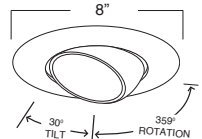

LENS:
DROP OPAL

TRIM/RING FINISH:
WHITE PLASTIC

8"

**AF633CP
SOCKET SUPPORTING R/PAR30 OPEN TRIM**

TRIM/RING FINISH:
WH, BK, SN, CP, CH,
PB, BZ

8"

**B602SN
EYEBALL**

TRIM/RING FINISH:
WH, BK, SN, CP, CH,
PB, BZ