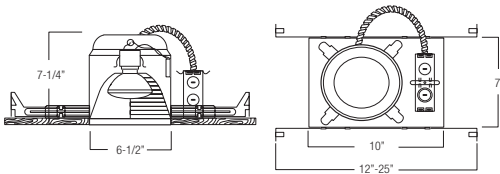

SPECIFICATION

A. HOUSING - Die-formed all aluminum construction for maximum heat dissipation and rust protection. Adjusts vertically in plaster frame to accommodate 1/2" to 1-3/8" ceiling.

B. SOCKET - Medium base screw shell porcelain socket that attaches directly to the AF series trims.

C. BAR HANGERS - Preinstalled bar hangers allow housing to be positioned and locked at any point within a 24" joist span. They can be positioned on either the long or short axis of the housing and can be shortened for 12" joists. They contain a double-headed real nail for secure attachment into the joist. Bar hanger nails are installed on a 20° downward angle for better contact, and the 90° pivoting mounting plate makes installation fast and accurate. Bar hangers can fit onto T-Bar spline with additional slots and holes for special mounting methods if necessary.

D. JUNCTION BOX - UL listed for through-branch circuit wiring and has four 1/2" KOs, one 3/4" KO and four Romex knockouts with true pry-out slots and strain clamps. With quick-connectors included.

E. THERMAL PROTECTION - Standard thermal protection device guards against improper installation, overlamping and misuse of insulation material.

UL and C-UL listed

For Damp location
For Feed-through wiring
For Direct contact with insulation

OPTION

1. AIR-SHUT-

- Gasket to prevent air flow from heated or air conditioned spaces.

- Meets all national air flow requirements.

TYPE
☐ EZ6IC-AT

USABLE WITH RL6 SERIES
LED RETROFIT MODULE **LED**