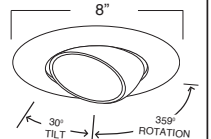

6" EZ SERIES Incandescent Trims

(LAMP WATTAGE: (1) MAXIMUM 75W R/PAR30, 60W A19, 65W BR30)

Catalog Number:

Project Name:

Type:

Note:

REFLECTOR FINISH:
CL, RG, W, MB, CP,
SN, SHZ

TRIM/RING FINISH:
WH, BK, SN, CP, CH,
PB, BZ

7-1/4"

REFLECTOR FINISH:
CL, RG, W, MB, CP,
SN, SHZ

TRIM/RING FINISH:
WH, BK, SN, CP, CH,
PB, BZ

7-1/4"

BAFFLE FINISH:
W, P, SN, CP, BZ

TRIM/RING FINISH:
WH, BK, SN, CP, CH,
PB, BZ

7-1/4"

LENS:
ALBALITE

TRIM/RING FINISH:
WHITE PLASTIC

8"

LENS:
FRESNEL

TRIM/RING FINISH:
WHITE PLASTIC

8"

LENS:
DROP OPAL

TRIM/RING FINISH:
WHITE PLASTIC

8"

TRIM/RING FINISH:
WH, BK, SN, CP, CH,
PB, BZ

8"

TRIM/RING FINISH:
WH, BK, SN, CP, CH,
PB, BZ

8"

BAFFLE FINISH:
W, P, SN, CP, BZ

TRIM/RING FINISH:
WH, BK, SN, CP, CH,
PB, BZ

EYEBALL FINISH:
WH, BK, SN, CP, CH, PB, BZ

7-1/4"

30° TILT

35° ROTATION

TRIM/RING FINISH:
WH, BK, SN, CP, CH,
PB, BZ

8"

35° TILT

35° ROTATION

BAFFLE FINISH:
W, P, SN, CP, BZ

TRIM/RING FINISH:
WH, BK, SN, CP, CH,
PB, BZ

7-1/4"

30° TILT

35° ROTATION

BAFFLE		REFLECTOR		TRIM RING	
W	White	CL	Chrome	WH	White
P	Black	RG	Gold	BK	Black
SN	Satin Nickel	W	White	SN	Satin Nickel
CP	Copper	MB	Black	CP	Copper
BZ	Bronze	CP	Copper	CH	Chrome
		SN	Satin Nickel	PB	Polish Brass
				BZ	Bronze

*For custom baffle, reflector, trim ring, glass color and lens options, please consult factory.