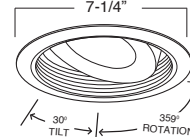

C. BAR HANGERS - Preinstalled bar hangers allow housing to be positioned and locked at any point within a 24" joist span. They can be positioned on either the long or short axis of the housing and can be shortened for 12" joists. They contain a double-headed real nail for secure attachment into the joist. Bar hanger nails are installed on a 20° downward angle for better contact, and the 90° pivoting mounting plate makes installation fast and accurate. Bar hangers can fit onto T-Bar spline with additional slots and holes for special mounting methods if necessary.

**B663PB
PAR30 GIMBAL RING**

TRIM/RING FINISH:
WH, BK, SN, CP, CH,
PB, BZ

8"

35° TILT

35° ROTATION

**B673W-WH
PAR30 BAFFLE W/ GIMBAL RING**

BAFFLE FINISH:
W, P, SN, CP, BZ

TRIM/RING FINISH:
WH, BK, SN, CP, CH,
PB, BZ