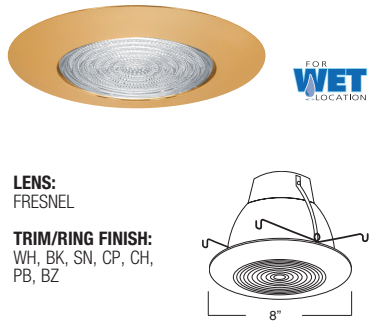

NEW CLIP DESIGN

**AF601CP (SOCKET SUPPORTING)
METAL ALBALITE SHOWER TRIM**

LENS:
ALBALITE

TRIM/RING FINISH:
WH, BK, SN, CP, CH, PB, BZ

FOR WET LOCATION

FOR WET LOCATION

**AF605PB (SOCKET SUPPORTING)
METAL FRESNEL SHOWER TRIM**