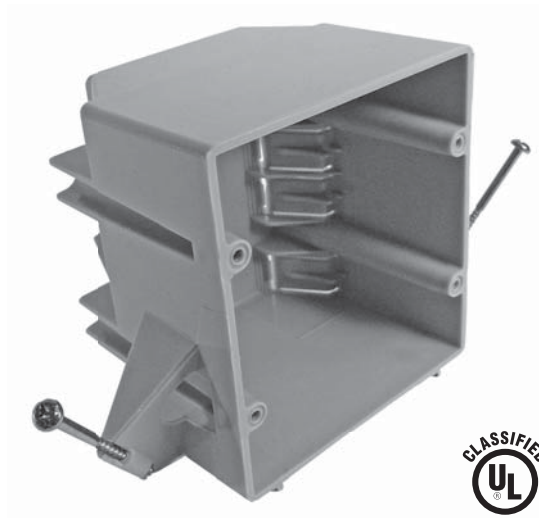

EZ BOX® Two Gang Nail On Residential Box

Eight knockouts
 Enhanced angled nails for quick mounting between studs.

32 Cubic Inch

Part Number	Carton Quantity	"A"	"B"	"C"	"D"	"E"	"F"	"G"
EZ32DN	50	3.813	3.938	3.500	3.688	.094	3.063	3.063

Dimensions are nominal

EZ BOX® Two Gang Nail On Residential Box

Eight knockouts
 Enhanced angled nails for quick mounting between studs.

32 Cubic Inch

Part Number	Carton Quantity	"A"	"B"	"C"	"D"	"E"	"F"	"G"
EZ32DN	50	3.813	3.938	3.500	3.688	.094	3.063	3.063