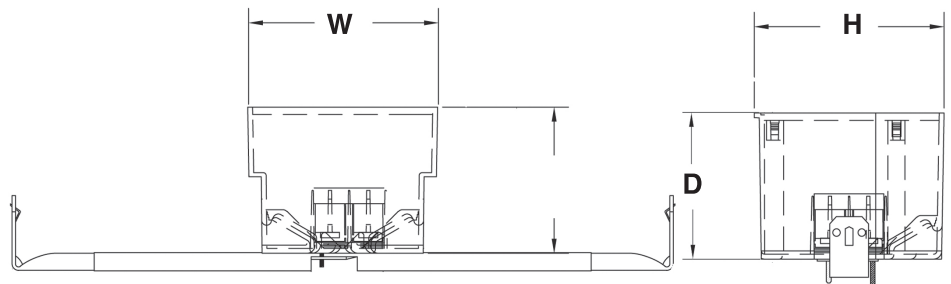

EZ BOX® New Work, 20 cu. in. Ceiling Box with Hanger Bar, Wire Clamps and Ground Lug

EZ20CHGL EZ BOX is a 20 cu. in., new work (new construction) ceiling box with an attached bar hanger for adjustable, support between ceiling joists as well as a ground lug for grounding. EZ20CHGL is for residential and light commercial ceiling applications. EZ20CHGL features wire clamps and an adjustable bar hanger that adjusts from 14" to 24" for added support and installation options.

20 Cubic Inch

Part Number	Carton Quantity	Height	Width	Depth	Expands
EZ20CHGL	75	4.000	4.000	2.300	14" to 24"

Dimensions are nominal

2 hour fire-rated

- Supports fixtures up to 50 lbs.
- Rated for ceiling fans up to 35lbs.

The CANTEX EZ BOX® Line

The CANTEX EZ BOX® line offers a complete selection of non-metallic electrical switch, outlet and ceiling boxes in multiple sizes and styles to meet all your new construction and renovation project needs. Whether you need EZ nail-on, single-gang boxes with enhanced angled nails for installation between studs or adjustable EZ BOXES with adjustable brackets for the perfect fit on tile backsplashes, CANTEX has your solution. EZ BOXES are easy to install, long-wearing, and maintenance-free. CANTEX offers almost 100 styles of EZ BOXES in multiple sizes and gang applications to meet all of your new and old work project needs. You can choose from one of our many wall, ceiling or ceiling fan boxes.