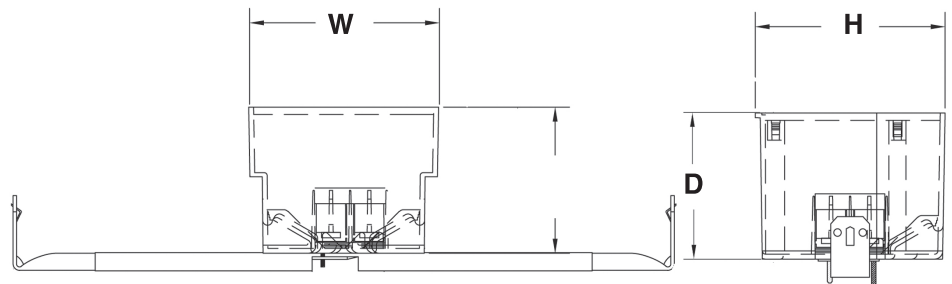

EZ BOX® New Work, 20 cu. in. Ceiling Box with Hanger Bar, Wire Clamps and Ground Lug

EZ20CHGL EZ BOX is a 20 cu. in., new work (new construction) ceiling box with an attached bar hanger for adjustable, support between ceiling joists as well as a ground lug for grounding. EZ20CHGL is for residential and light commercial ceiling applications. EZ20CHGL features wire clamps and an adjustable bar hanger that adjusts from 14" to 24" for added support and installation options.

20 Cubic Inch

Part Number	Carton Quantity	Height	Width	Depth	Expands
EZ20CHGL	75	4.000	4.000	2.300	14" to 24"

Dimensions are nominal

2 hour fire-rated

- Supports fixtures up to 50 lbs.
- Rated for ceiling fans up to 35lbs.

The CANTEX EZ BOX® Line

The CANTEX EZ BOX® line offers a complete selection of non-metallic electrical switch, outlet and ceiling boxes in multiple sizes and styles to meet all your new construction and renovation project needs. Whether you need EZ nail-on, single-gang boxes with enhanced angled nails for installation between studs or adjustable EZ BOXES with adjustable brackets for the perfect fit on tile backsplashes, CANTEX has your solution. EZ BOXES are easy to install, long-wearing, and maintenance-free. CANTEX offers almost 100 styles of EZ BOXES in multiple sizes and gang applications to meet all of your new and old work project needs. You can choose from one of our many wall, ceiling or ceiling fan boxes.