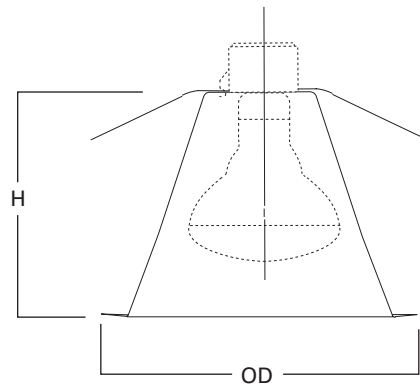

EI700U	60W A19, 75W PAR30, 75W PAR30L, 85W BR30, 100W R30, 120W BR40
EI700UAT	

**ERT712**  
Gloss White Trim,  
White Reflector

**ERT712TS**  
Gloss White Trim, White  
Reflector and Torsion Spring

**ERT712**  
Height: 5-3/8" [136mm]  
Outside Diameter: 7-1/4" [184mm]

**ERT712TS**  
Height: 5-3/8" [136mm]  
Outside Diameter: 7-1/4" [184mm]