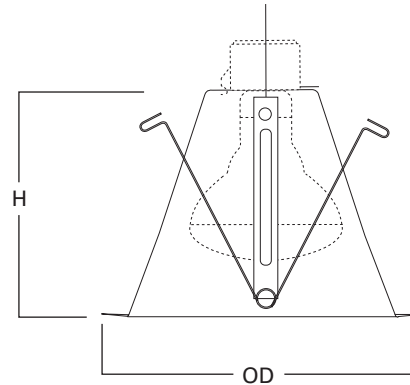

EI700U	60W A19, 75W PAR30, 75W PAR30L, 85W BR30, 100W R30, 120W BR40
EI700UAT	

**ERT712**  
Gloss White Trim, White Reflector

**ERT712TS**  
Gloss White Trim, White Reflector and Torsion Spring

**ERT712**  
Height: 5-3/8" [136mm]  
Outside Diameter: 7-1/4" [184mm]

**ERT712TS**  
Height: 5-3/8" [136mm]  
Outside Diameter: 7-1/4" [184mm]