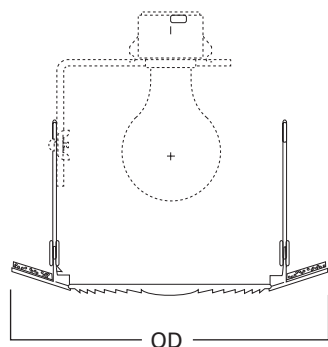

Torsion springs pull trim tight to ceiling. High gloss appliance white trim with fresnel lens. Wet location listed for use in showers. Non-conductive, non-corrosive gasketing polymer trim ring.

Lamp Listings - Incandescent

"Dead Front"
Non-Conductive
trim ring and glass lens

Outside Diameter: 8" [203mm]

ORDERING INFORMATION

Trim

ERT703 = 6" High gloss appliance white trim, Fresnel glass lens showerlight

DESCRIPTION

Fresnel glass lens shower light trim in the 6" All-Pro trim family for use in Halo and All-Pro recessed downlighting.

Catalog #		Type
Project		
Comments		Date
Prepared by		

SPECIFICATION FEATURES

Torsion springs pull trim tight to ceiling. High gloss appliance white trim with fresnel lens. Wet location listed for use in showers. Non-conductive, non-corrosive gasketing polymer trim ring.