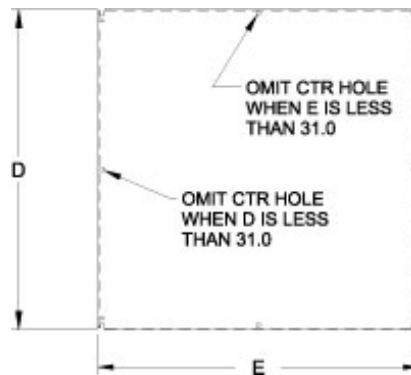

### Features

- Larger than standard NEMA panel used in same sized enclosure.
- 12gauge steel construction.
- Larger sizes have 2 or 4 formed flanges for added strength.
- Slotted corner design for easier mounting.
- Finished in white or unpainted galvanized.