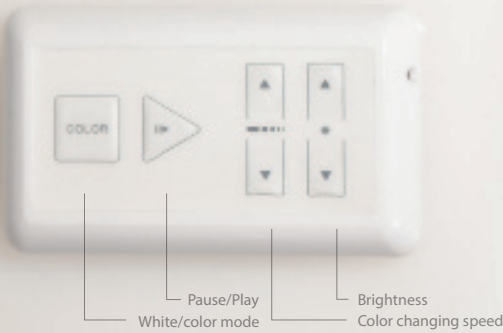

INVISILED® ACCESSORIES

Indoor color changing electronic accessories

WAC LIGHTING

Responsible Lighting®

Type	Model	Input	Output	Max Run	Dim	Compatibility
Remote Color changing	EN-2460D-C	120VAC	24VDC / 60W	40 feet	ELV	Includes a 6 foot lead wire Daylight to Sunset, Palette
Plug-in Color changing	EN-2460D-C-P	120VAC	24VDC / 60W	40 feet	ELV	Includes a 6 foot lead wire Daylight to Sunset, Palette

Wireless controller (accessory for wired controller)
LED-TO24-WS