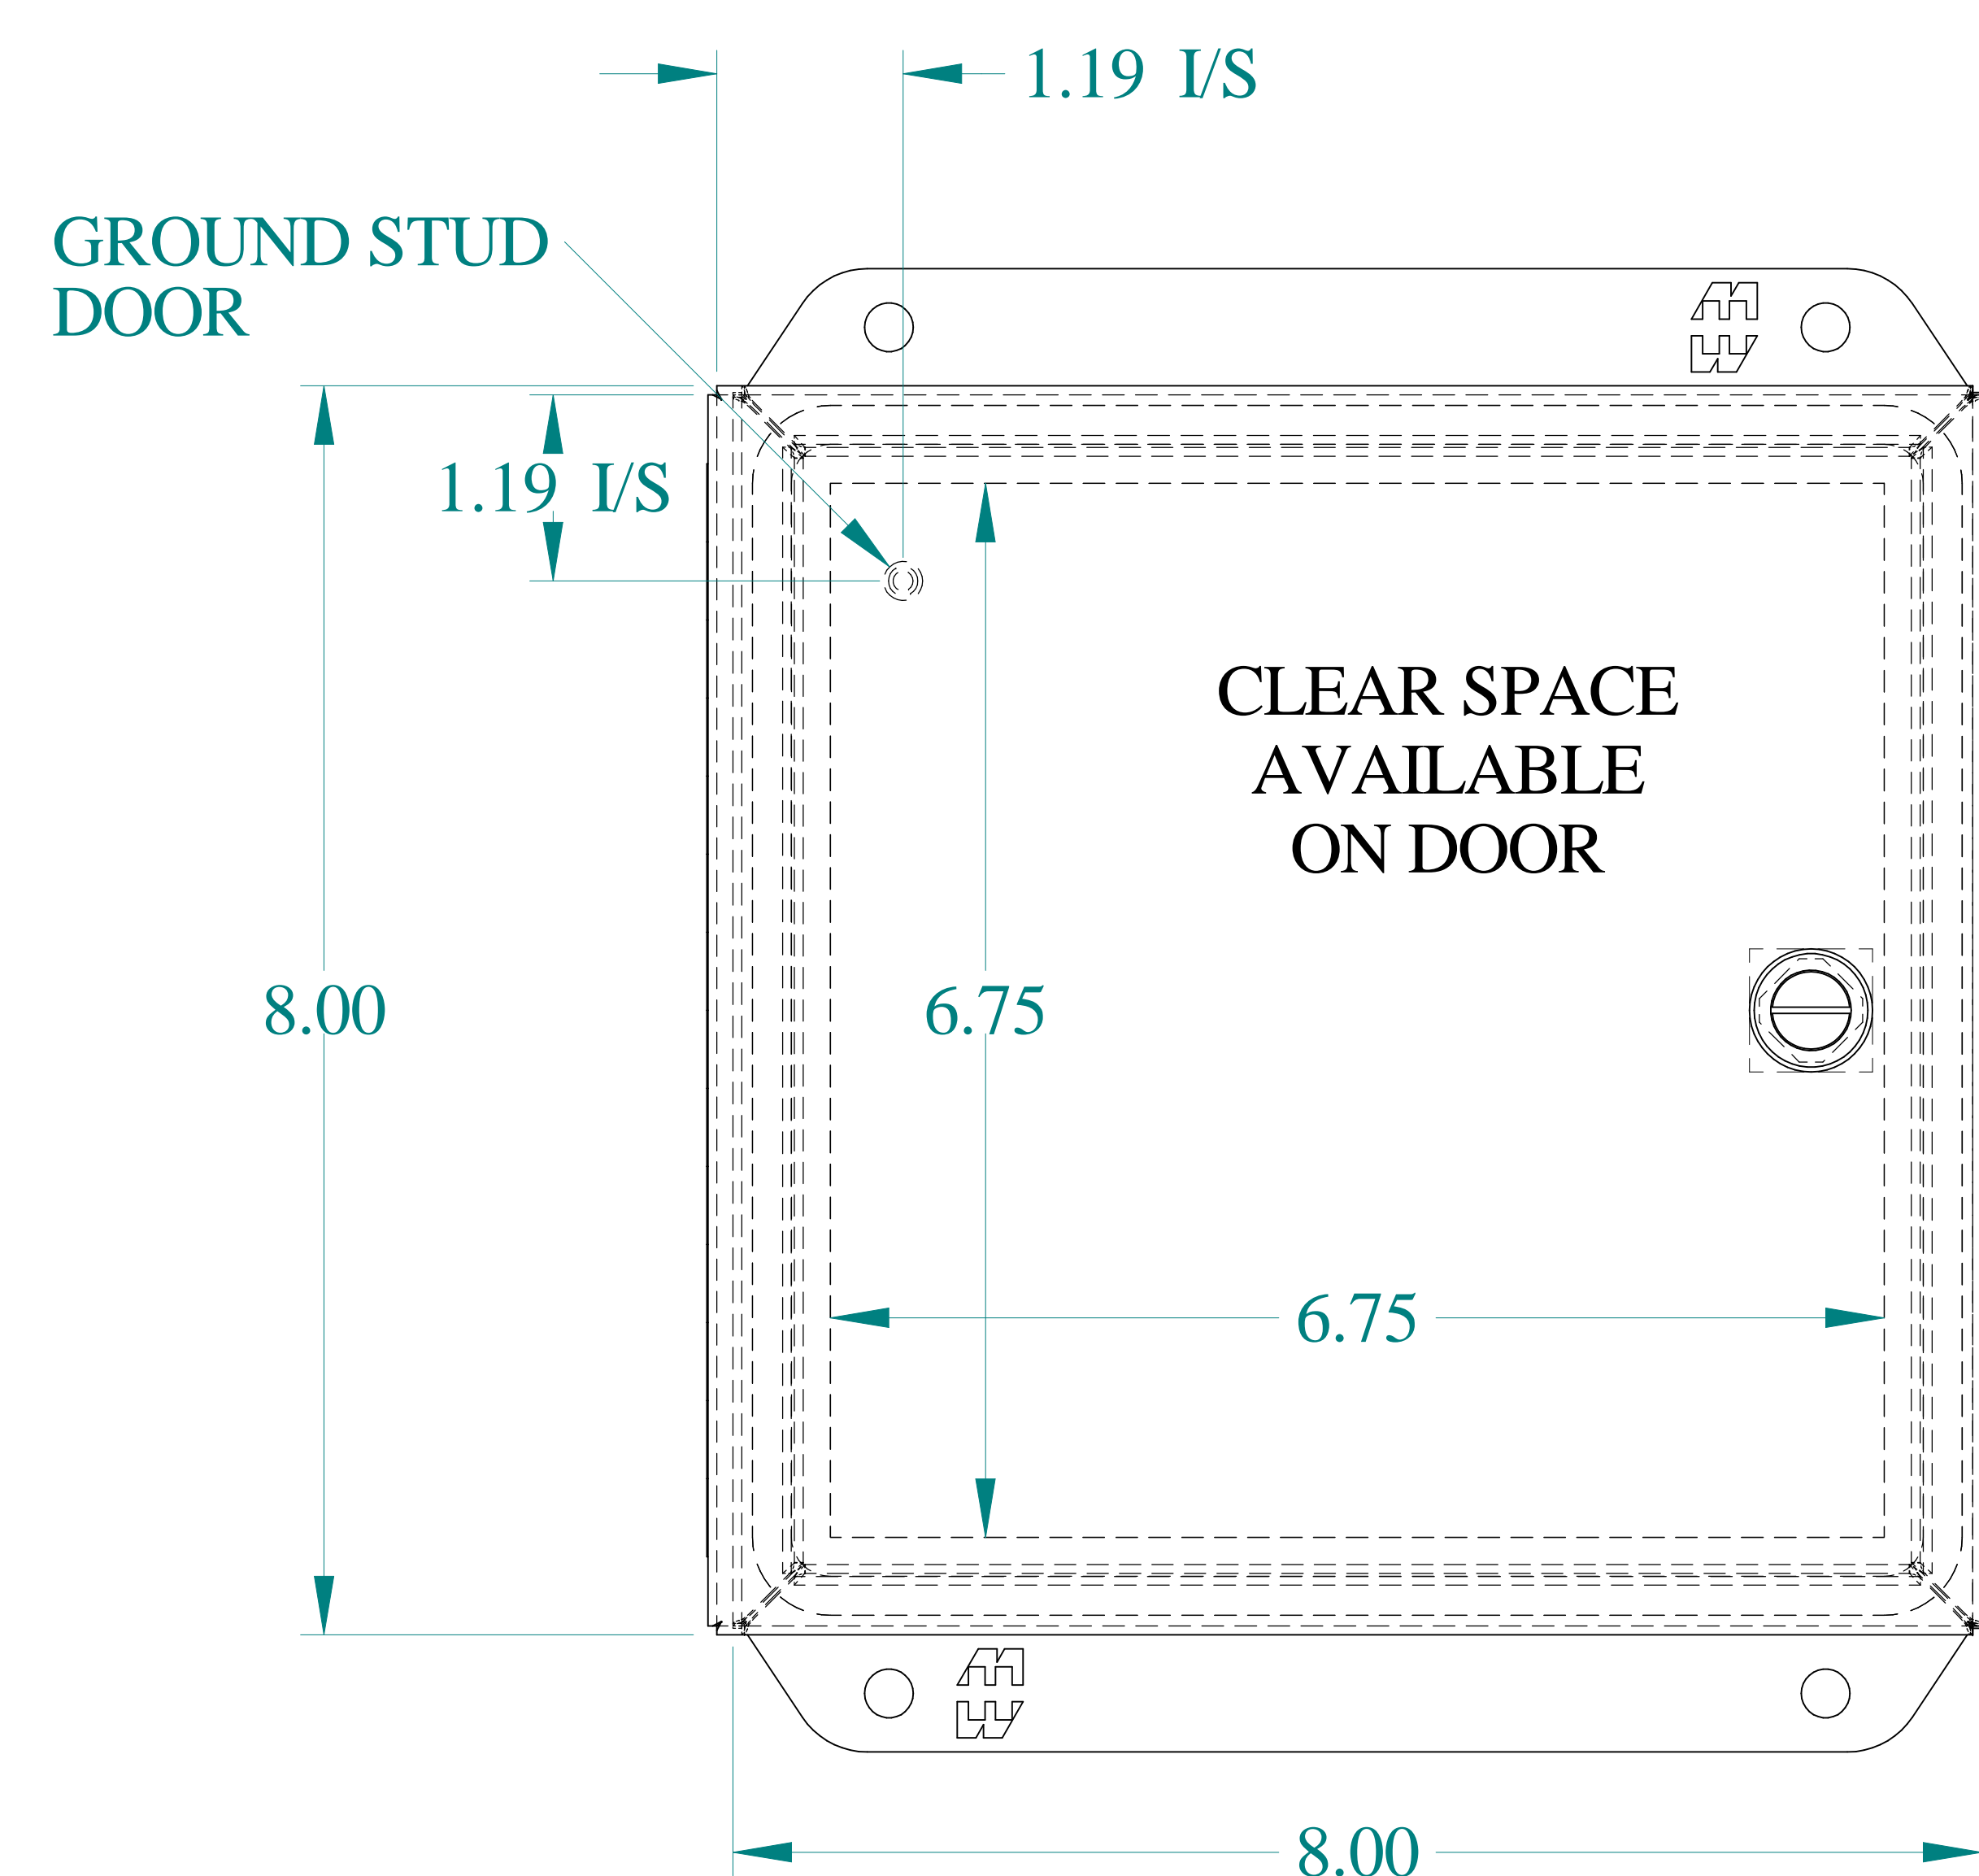

TOP VIEW

ISOMETRIC VIEWS

SIDE VIEW

FRONT VIEW

SIDE VIEW

BACK VIEW

BOTTOM VIEW

Data subject to change without notice.

Part #: EJ884

Date: Oct. 18, 2023

Link: www.hamdfg.com/EJ884