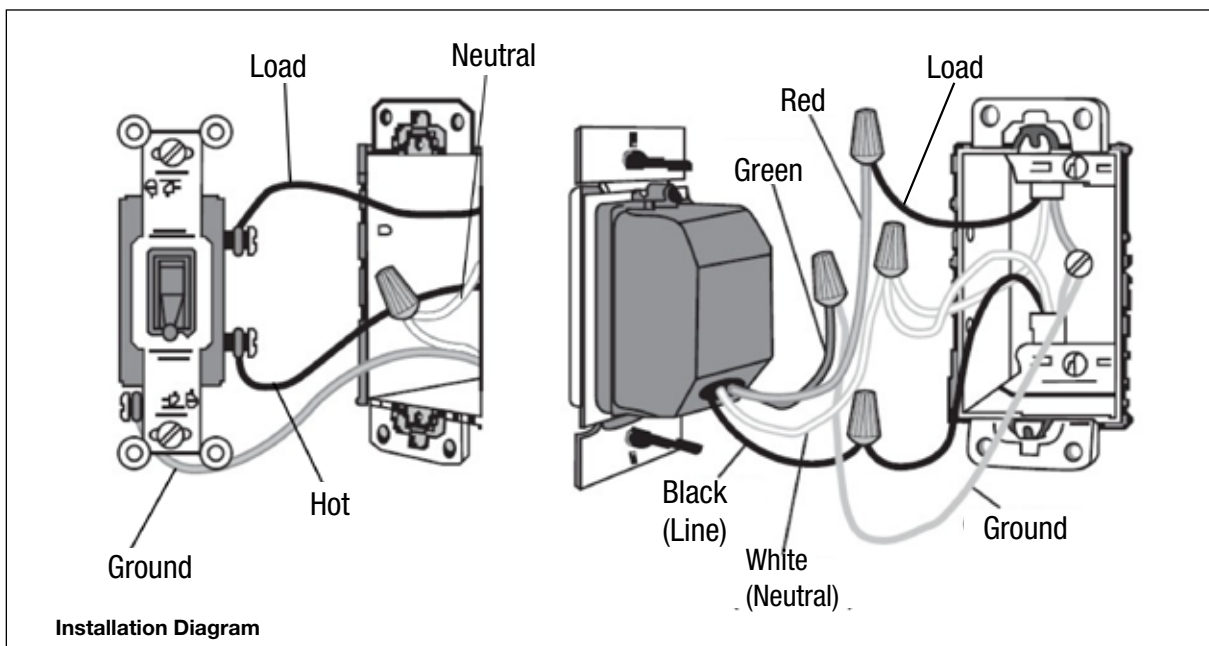

Specification

The timer shall be supplied with an LED and single-button operation. The timer must fit a standard wall box and accept a rectangular decorator wall plate. Timer contacts shall break current at the end of timed cycle. The timer shall be capable of single-pole operation. Various user selectable timing ranges shall be available up to 12 hours, with or without "HOLD" feature for constant ON. The timer shall be Intermatic model _____ (See Model Numbers Listed).

Diagrams