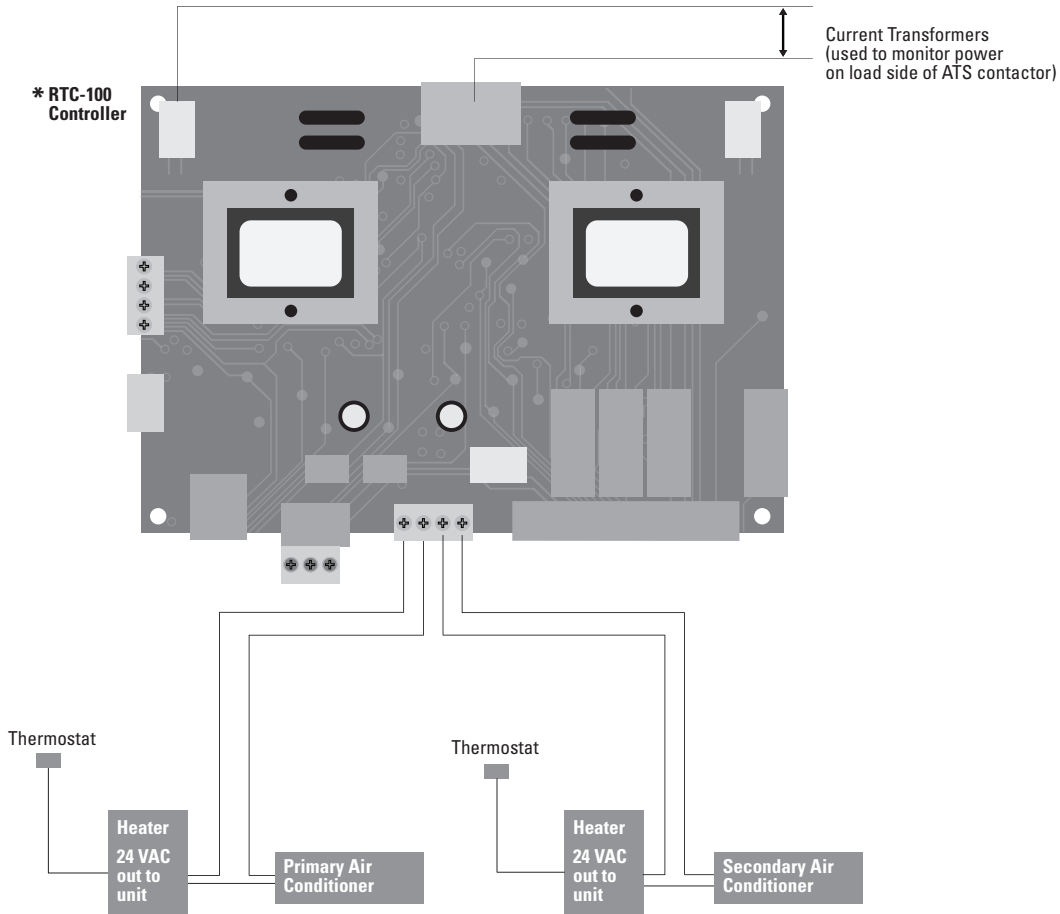

Automatic Transfer Switches

Universal (Green) Automatic Transfer Switches

Catalog Number	Description
EGSU100AC	100A Universal N3R with Power Saver Control
EGSU100NSEAC	100A Universal N3R Service Entrance with Power Saver Control
EGSU100L24RAC	100A Universal N3R with Power Saver Control & 24 ckt. Loadcenter
EGSU150NSEAC	150A Universal N3R Service Entrance with Power Saver Control
EGSU200AC	200A Universal N3R with Power Saver Control
EGSU200NSEAC	200A Universal N3R Service Entrance with Power Saver Control
EGSU400NSEAC	400A Universal N3R Service Entrance with Power Saver Control

Standard Automatic Transfer Switches

Catalog Number	Description
EGS50L12	50A N1 Enclosure
EGS50L12R	50A N3R Enclosure
EGS100	100A N3R Enclosure
EGS100SE	100A N3R Service Entrance
EGS200	200A N3R Enclosure
EGS200SE	200A N3R Service Entrance
EGS100L24R	100A N3R Enclosure & 24 ckt. Loadcenter

How does the green ATS work?

* **RTC-100 Controller** is located inside Eaton's Green Line of ATS's.

Eaton Corporation
Electrical Group
1000 Cherrington Parkway
Moon Township, PA 15108
United States
877-ETN-CARE (877-386-2273)
Eaton.com

Catalog Number	Description
EGSU100AC	100A Universal N3R with Power Saver Control
EGSU100NSEAC	100A Universal N3R Service Entrance with Power Saver Control
EGSU100L24RAC	100A Universal N3R with Power Saver Control & 24 ckt. Loadcenter
EGSU150NSEAC	150A Universal N3R Service Entrance with Power Saver Control
EGSU200AC	200A Universal N3R with Power Saver Control
EGSU200NSEAC	200A Universal N3R Service Entrance with Power Saver Control
EGSU400NSEAC	400A Universal N3R Service Entrance with Power Saver Control