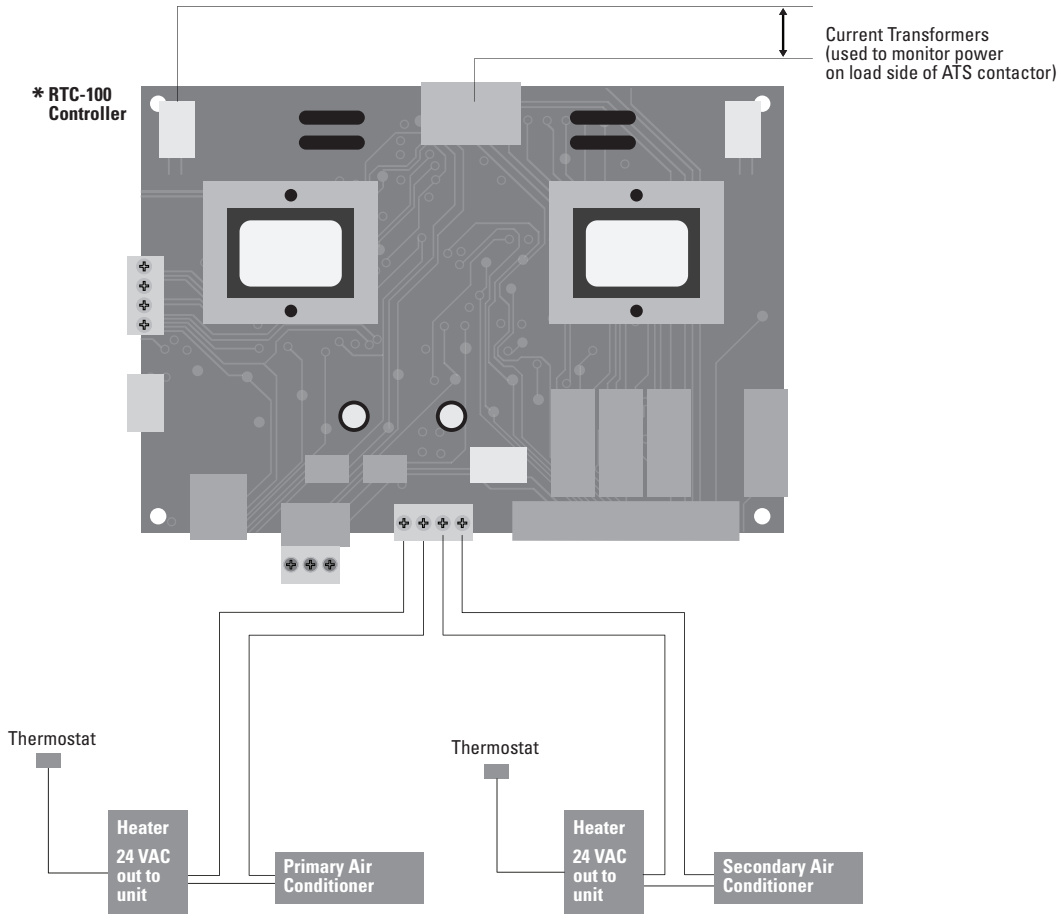

Automatic Transfer Switches

Universal (Green) Automatic Transfer Switches

Catalog Number	Description
EGSU100AC	100A Universal N3R with Power Saver Control
EGSU100NSEAC	100A Universal N3R Service Entrance with Power Saver Control
EGSU100L24RAC	100A Universal N3R with Power Saver Control & 24 ckt. Loadcenter
EGSU150NSEAC	150A Universal N3R Service Entrance with Power Saver Control
EGSU200AC	200A Universal N3R with Power Saver Control
EGSU200NSEAC	200A Universal N3R Service Entrance with Power Saver Control
EGSU400NSEAC	400A Universal N3R Service Entrance with Power Saver Control

How does the green ATS work?

* **RTC-100 Controller** is located inside Eaton's Green Line of ATS's.

Eaton Corporation
Electrical Group
1000 Cherrington Parkway
Moon Township, PA 15108
United States
877-ETN-CARE (877-386-2273)
Eaton.com

Catalog Number	Description
EGSU100AC	100A Universal N3R with Power Saver Control
EGSU100NSEAC	100A Universal N3R Service Entrance with Power Saver Control
EGSU100L24RAC	100A Universal N3R with Power Saver Control & 24 ckt. Loadcenter
EGSU150NSEAC	150A Universal N3R Service Entrance with Power Saver Control
EGSU200AC	200A Universal N3R with Power Saver Control
EGSU200NSEAC	200A Universal N3R Service Entrance with Power Saver Control
EGSU400NSEAC	400A Universal N3R Service Entrance with Power Saver Control

How does the green ATS work?

* RTC-100 Controller is located inside Eaton's Green Line of ATS's.

Eaton Corporation
Electrical Group
1000 Cherrington Parkway
Moon Township, PA 15108
United States
877-ETN-CARE (877-386-2273)
Eaton.com