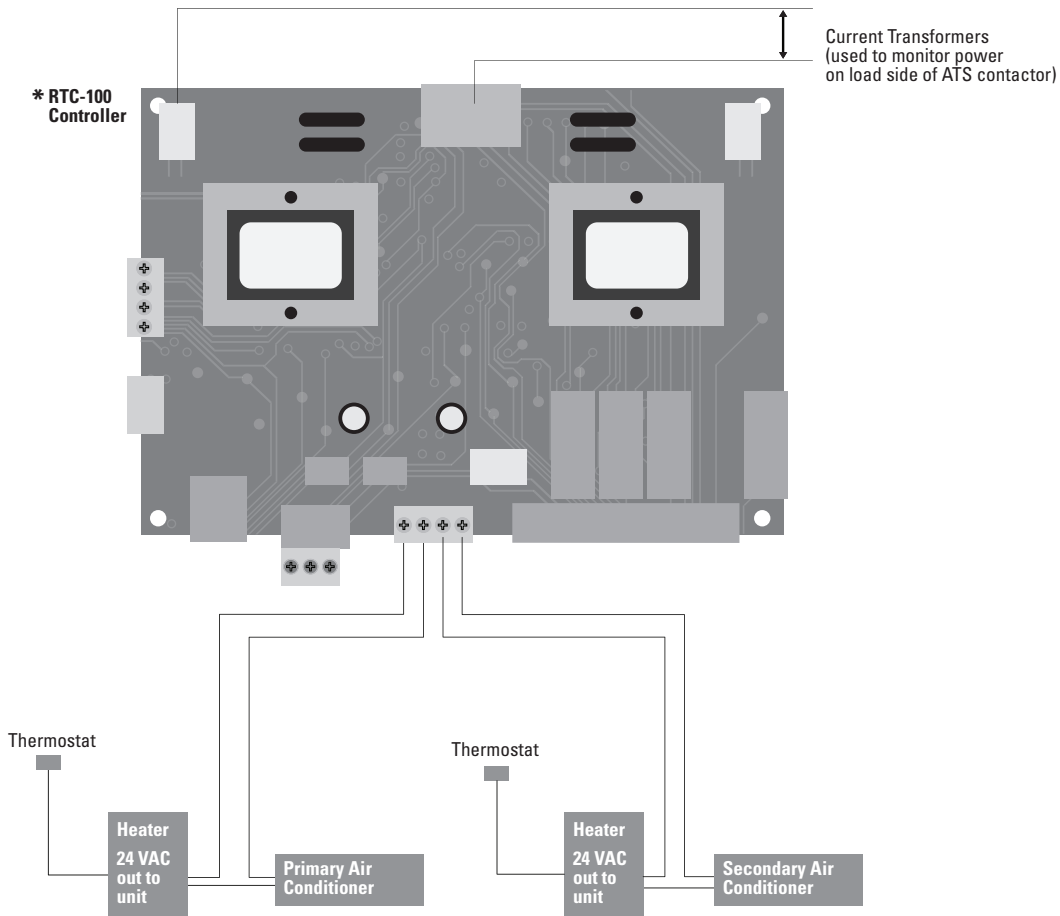

Automatic Transfer Switches

Universal (Green) Automatic Transfer Switches

Catalog Number	Description
EGSU100AC	100A Universal N3R with Power Saver Control
EGSU100NSEAC	100A Universal N3R Service Entrance with Power Saver Control
EGSU100L24RAC	100A Universal N3R with Power Saver Control & 24 ckt. Loadcenter
EGSU150NSEAC	150A Universal N3R Service Entrance with Power Saver Control
EGSU200AC	200A Universal N3R with Power Saver Control
EGSU200NSEAC	200A Universal N3R Service Entrance with Power Saver Control
EGSU400NSEAC	400A Universal N3R Service Entrance with Power Saver Control

How does the green ATS work?

* RTC-100 Controller is located inside Eaton's Green Line of ATS's.

Eaton Corporation
Electrical Group
1000 Cherrington Parkway
Moon Township, PA 15108
United States
877-ETN-CARE (877-386-2273)
Eaton.com

Catalog Number	Description
EGSU100AC	100A Universal N3R with Power Saver Control
EGSU100NSEAC	100A Universal N3R Service Entrance with Power Saver Control
EGSU100L24RAC	100A Universal N3R with Power Saver Control & 24 ckt. Loadcenter
EGSU150NSEAC	150A Universal N3R Service Entrance with Power Saver Control
EGSU200AC	200A Universal N3R with Power Saver Control
EGSU200NSEAC	200A Universal N3R Service Entrance with Power Saver Control
EGSU400NSEAC	400A Universal N3R Service Entrance with Power Saver Control

How does the green ATS work?

* **RTC-100 Controller** is located inside Eaton's Green Line of ATS's.

Eaton Corporation
Electrical Group
1000 Cherrington Parkway
Moon Township, PA 15108
United States
877-ETN-CARE (877-386-2273)
Eaton.com