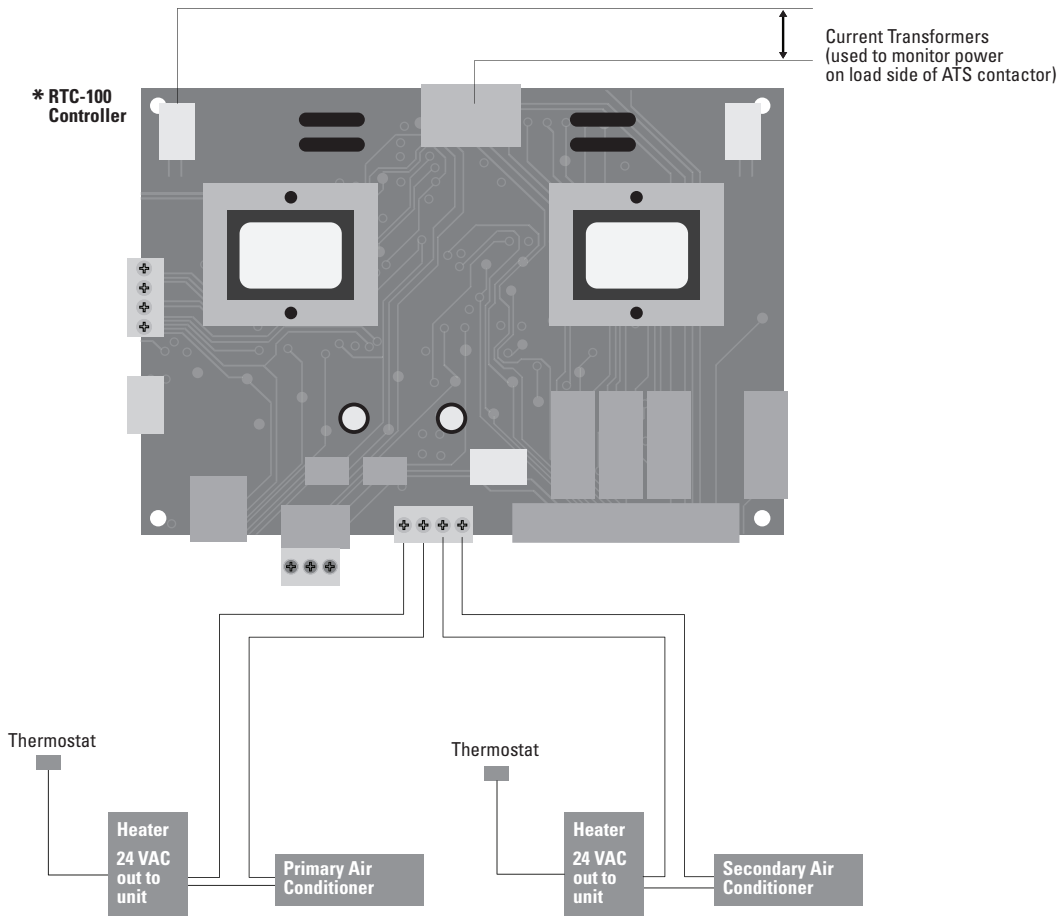

Automatic Transfer Switches

Universal (Green) Automatic Transfer Switches

Catalog Number	Description
EGSU100AC	100A Universal N3R with Power Saver Control
EGSU100NSEAC	100A Universal N3R Service Entrance with Power Saver Control
EGSU100L24RAC	100A Universal N3R with Power Saver Control & 24 ckt. Loadcenter
EGSU150NSEAC	150A Universal N3R Service Entrance with Power Saver Control
EGSU200AC	200A Universal N3R with Power Saver Control
EGSU200NSEAC	200A Universal N3R Service Entrance with Power Saver Control
EGSU400NSEAC	400A Universal N3R Service Entrance with Power Saver Control

Standard Automatic Transfer Switches

Catalog Number	Description
EGS50L12	50A N1 Enclosure
EGS50L12R	50A N3R Enclosure
EGS100	100A N3R Enclosure
EGS100SE	100A N3R Service Entrance
EGS200	200A N3R Enclosure
EGS200SE	200A N3R Service Entrance
EGS100L24R	100A N3R Enclosure & 24 ckt. Loadcenter

How does the green ATS work?

* RTC-100 Controller is located inside Eaton's Green Line of ATS's.

Eaton Corporation
Electrical Group
1000 Cherrington Parkway
Moon Township, PA 15108
United States
877-ETN-CARE (877-386-2273)
Eaton.com

Catalog Number	Description
EGSU100AC	100A Universal N3R with Power Saver Control
EGSU100NSEAC	100A Universal N3R Service Entrance with Power Saver Control
EGSU100L24RAC	100A Universal N3R with Power Saver Control & 24 ckt. Loadcenter
EGSU150NSEAC	150A Universal N3R Service Entrance with Power Saver Control
EGSU200AC	200A Universal N3R with Power Saver Control
EGSU200NSEAC	200A Universal N3R Service Entrance with Power Saver Control
EGSU400NSEAC	400A Universal N3R Service Entrance with Power Saver Control